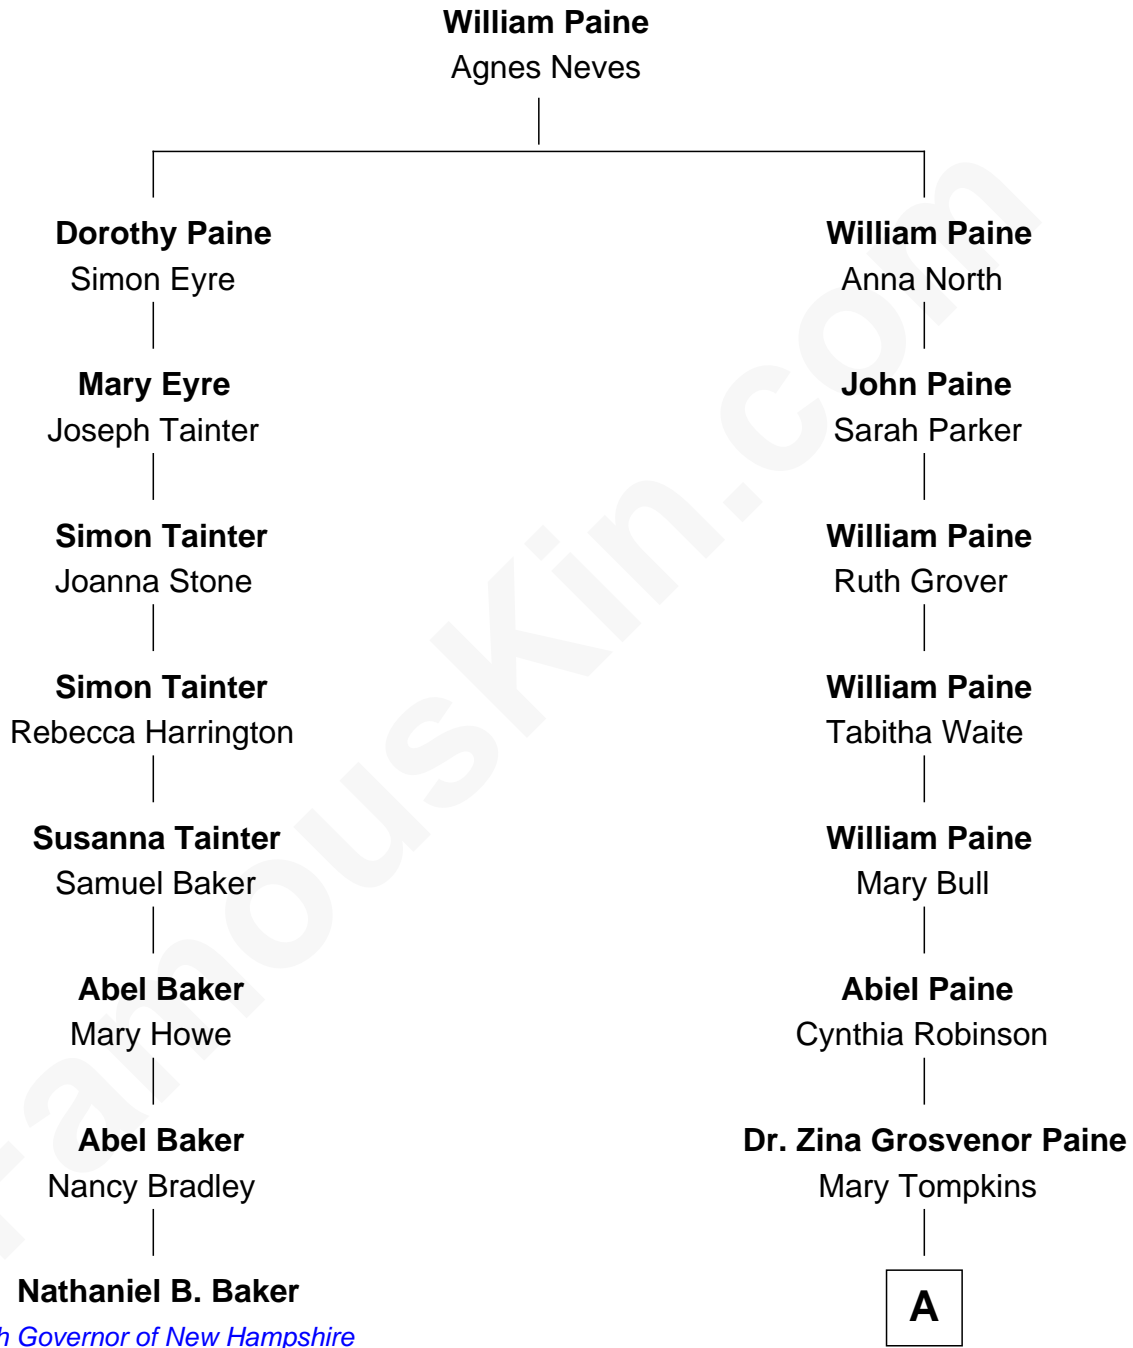

FamousKin.com Relationship Chart of

Nathaniel B. Baker

24th Governor of New Hampshire

7th cousin 2 times removed of

Charles M. Dale

66th Governor of New Hampshire

A

Nathaniel Tompkins Paine

Martha Mariah Milby

Maud Paine

Fred Vernon Dale

Charles M. Dale

66th Governor of New Hampshire

FamousKin.com