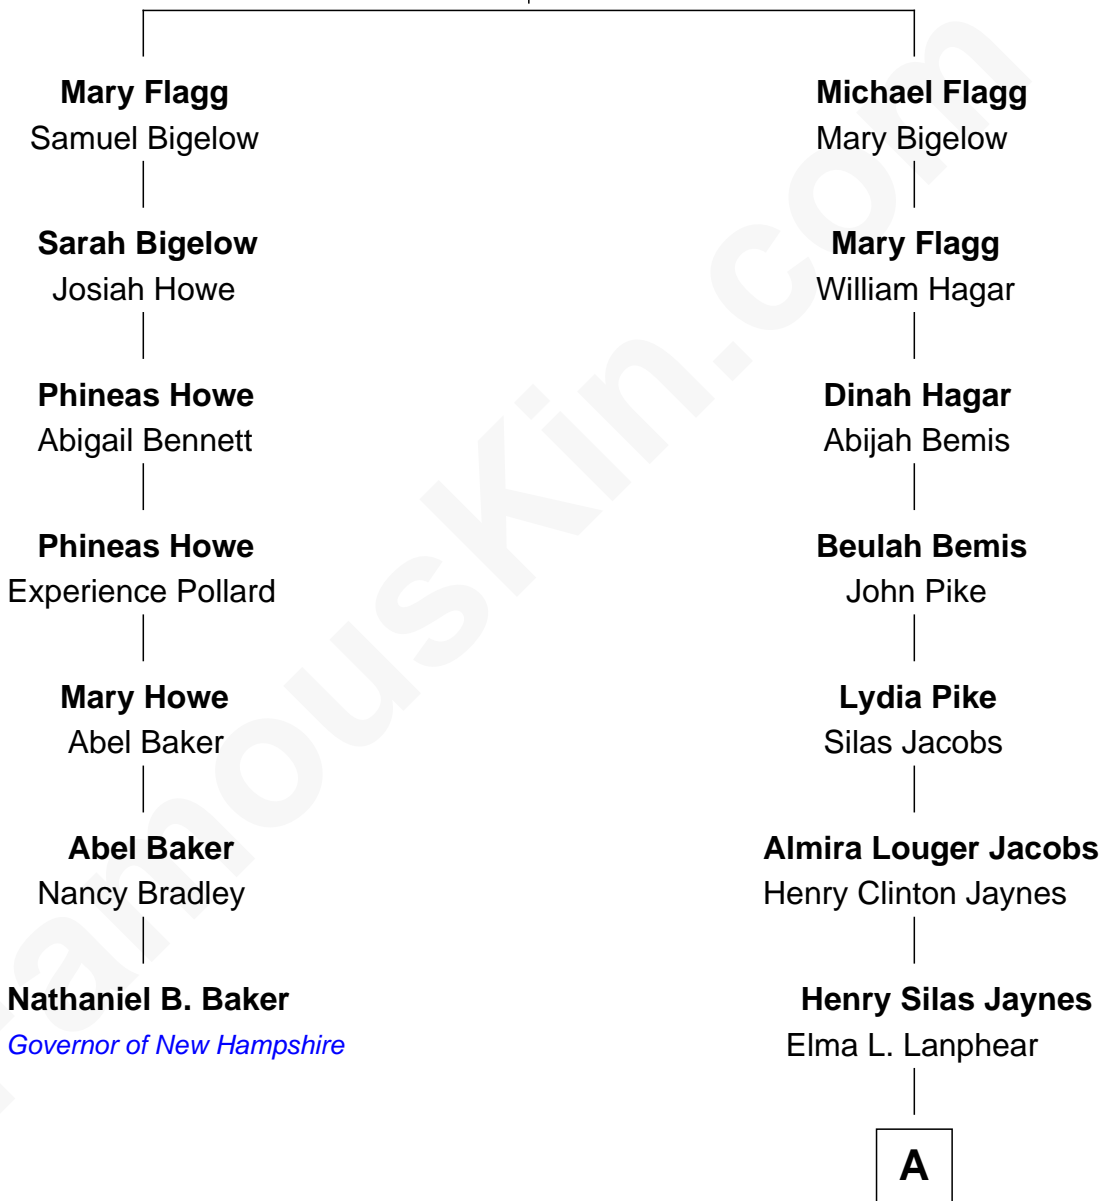

# FamousKin.com Relationship Chart of

**Nathaniel B. Baker**

*24th Governor of New Hampshire*

6th cousin 4 times removed of

**Bridget Fonda**

*Movie Actress*

**Thomas Flagg**

Mary - - - - -

**A**

**Herberta Elma Jaynes**  
William Brace Fonda

**Henry Jaynes Fonda**  
Frances Ford Seymour

**Peter H. Fonda**  
Susan Jane Brewer

**Bridget Fonda**  
*Movie Actress*