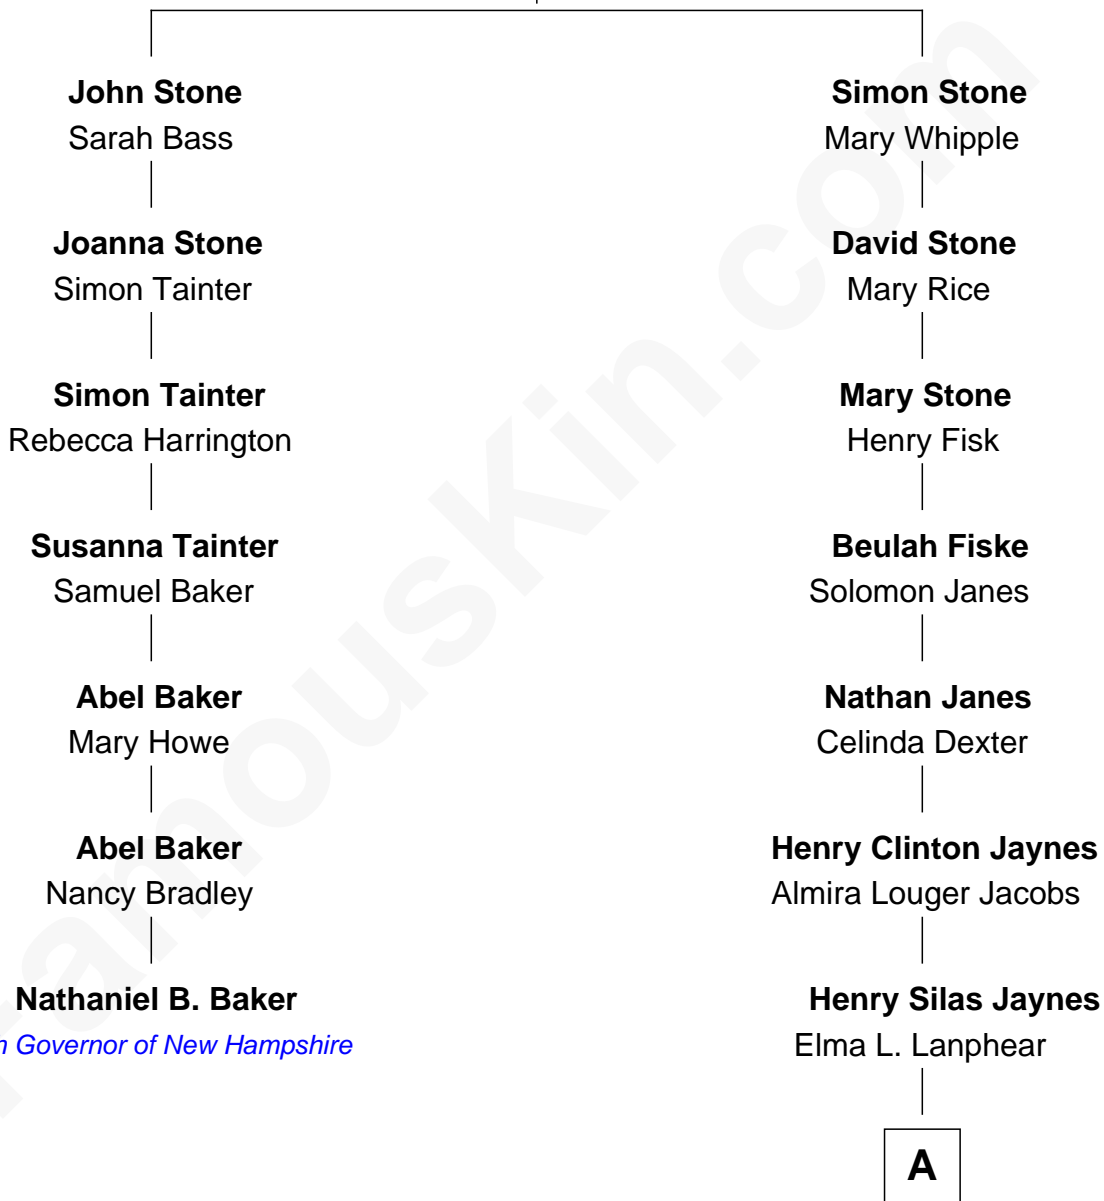

FamousKin.com Relationship Chart of

Nathaniel B. Baker

24th Governor of New Hampshire

6th cousin 4 times removed of

Bridget Fonda

Movie Actress

Simon Stone

Joane Clark

A

Herberta Elma Jaynes

William Brace Fonda

Henry Jaynes Fonda

Frances Ford Seymour

Peter H. Fonda

Susan Jane Brewer

Bridget Fonda