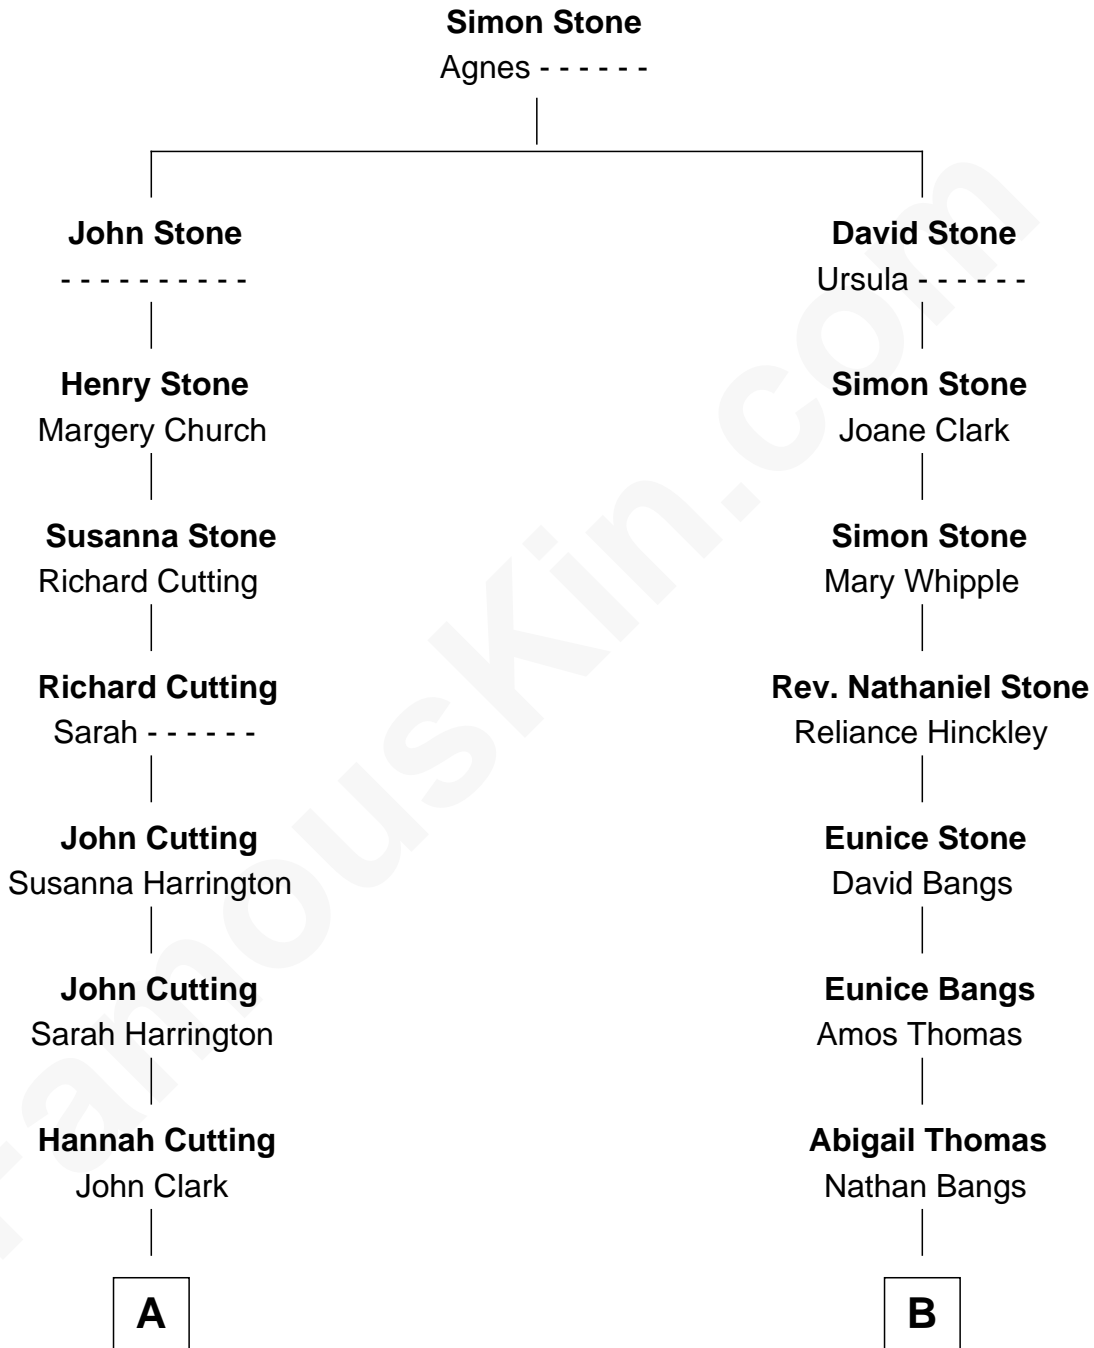

FamousKin.com Relationship Chart of

Alpheus Felch

5th Governor of Michigan

9th cousin 2 times removed of

Alfred Worden

Apollo 15 Astronaut

A

Lydia Clark
Abijah Felch

Daniel Felch
Sarah Piper

Alpheus Felch
5th Governor of Michigan

B

Ora Butler Bangs
Phebe Dennis Beebe

Levant D. Bangs
Caroline M. Reed

Florence P. Bangs
Charles A. Worden

Merrill Bangs Worden
Helen Garnett Crowell

Alfred Worden
Apollo 15 Astronaut