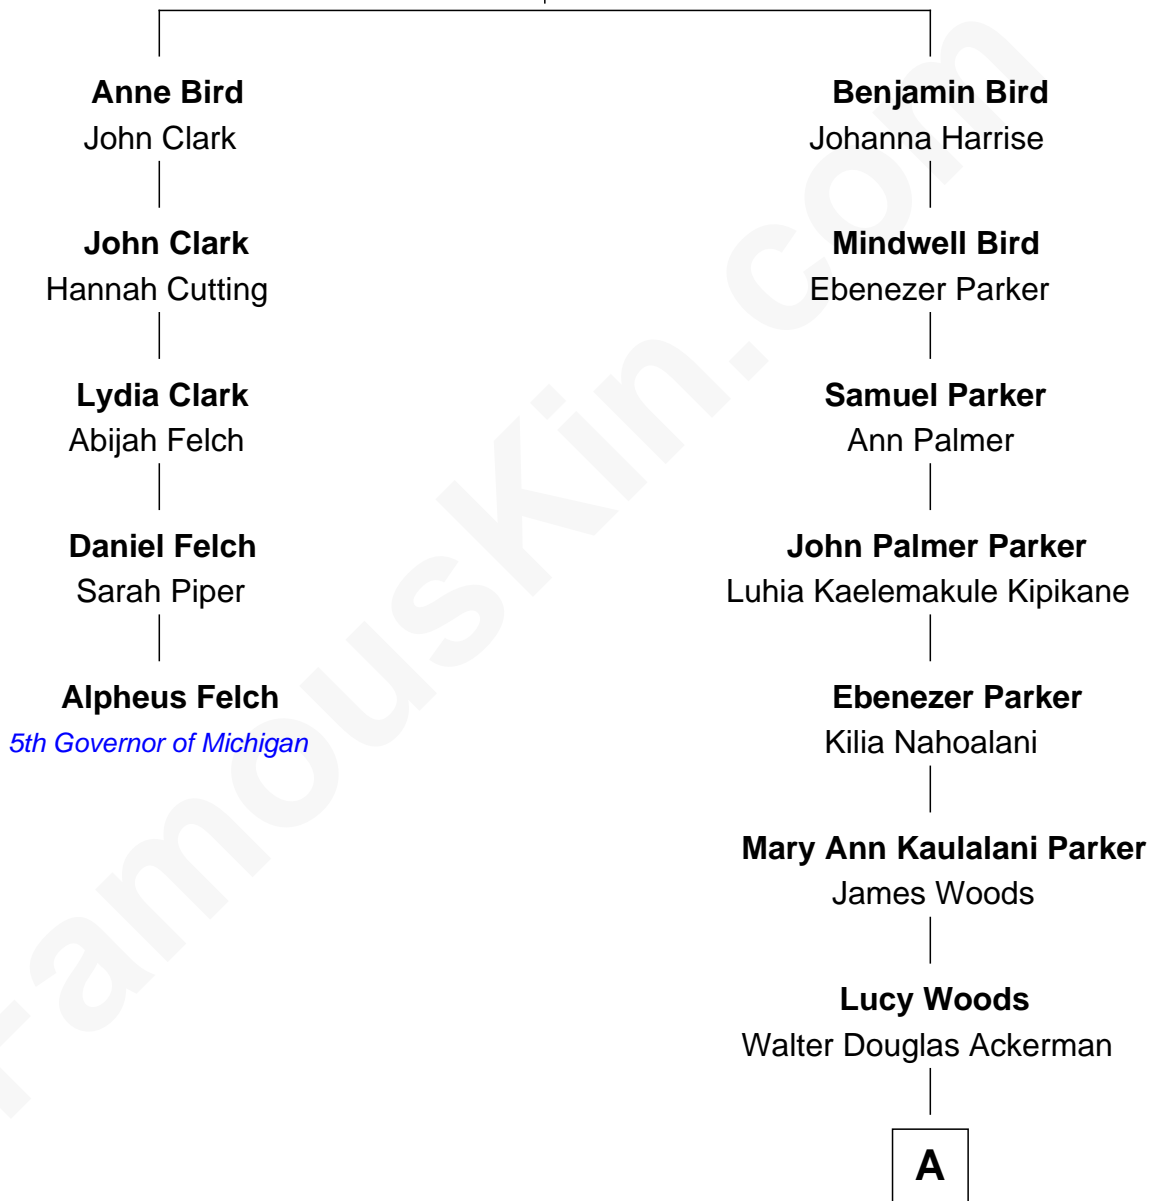

FamousKin.com Relationship Chart of

Alpheus Felch

5th Governor of Michigan

4th cousin 5 times removed of

Kelly Preston

TV and Movie Actress

Thomas Bird
Thankful Atherton

A

—
Lucille Ackerman

Clark Reynolds

—
Linda Kamalalehua Reynolds

Kenneth Michael Smith

—
Kelly Preston

TV and Movie Actress

FamousKin.com