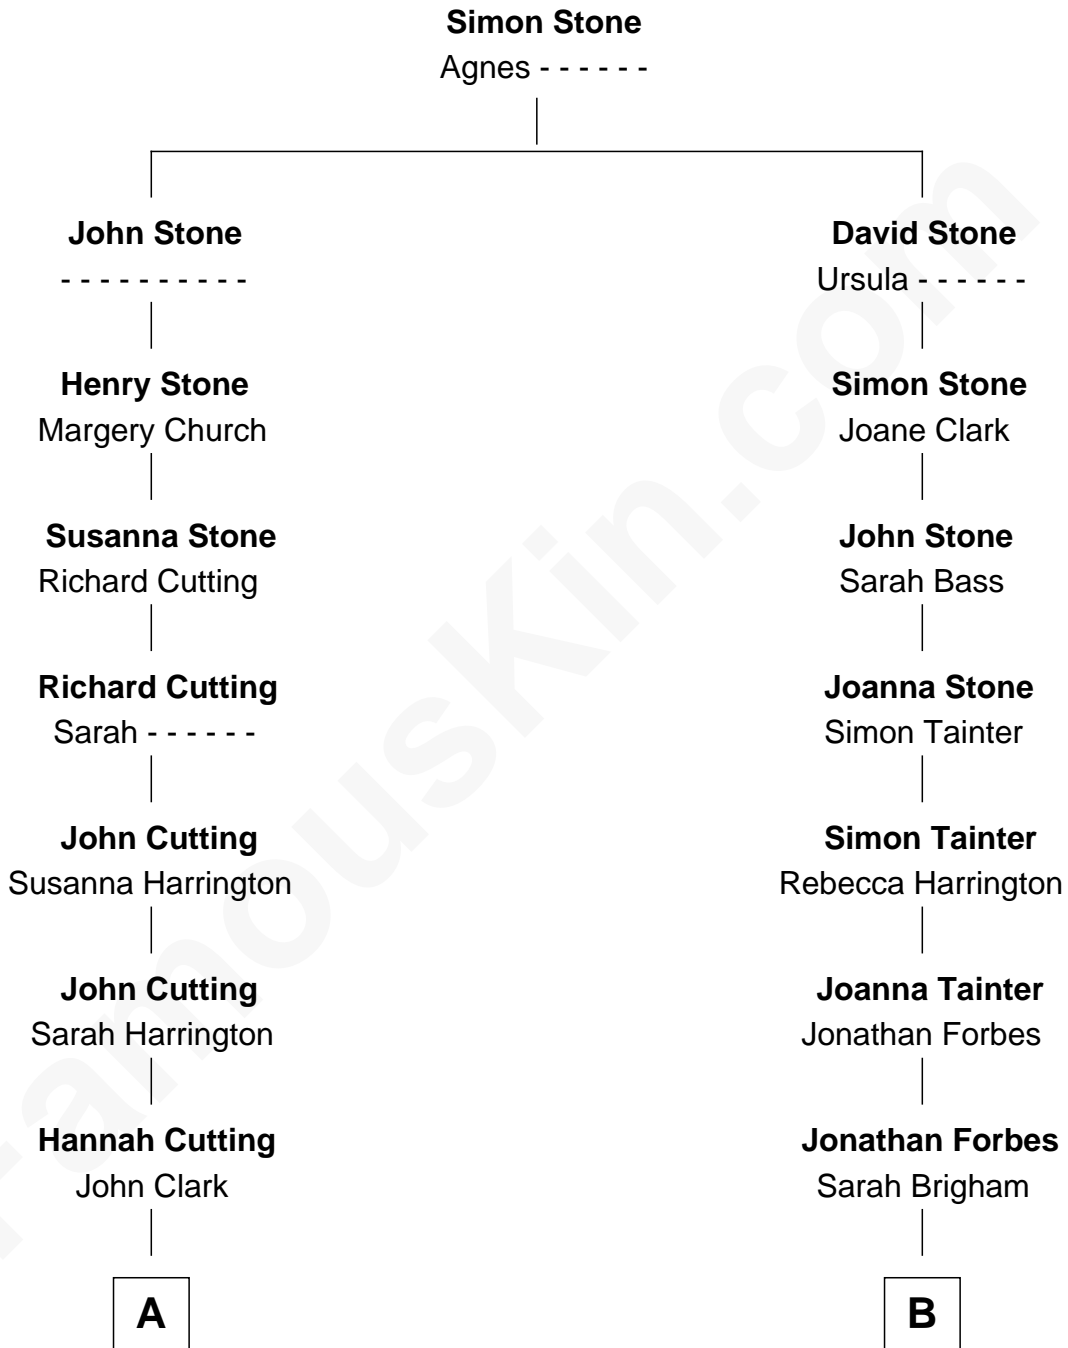

# FamousKin.com Relationship Chart of

**Alpheus Felch**

*5th Governor of Michigan*

8th cousin 1 time removed of

**Daniel Henry Chamberlain**

*76th Governor of South Carolina*

**A**

**Lydia Clark**  
Abijah Felch

**Daniel Felch**  
Sarah Piper

**Alpheus Felch**  
*5th Governor of Michigan*

**B**

**Achsah Forbes**  
Eli Chamberlain

**Daniel Henry Chamberlain**  
*Governor of South Carolina*

FamousKin.com