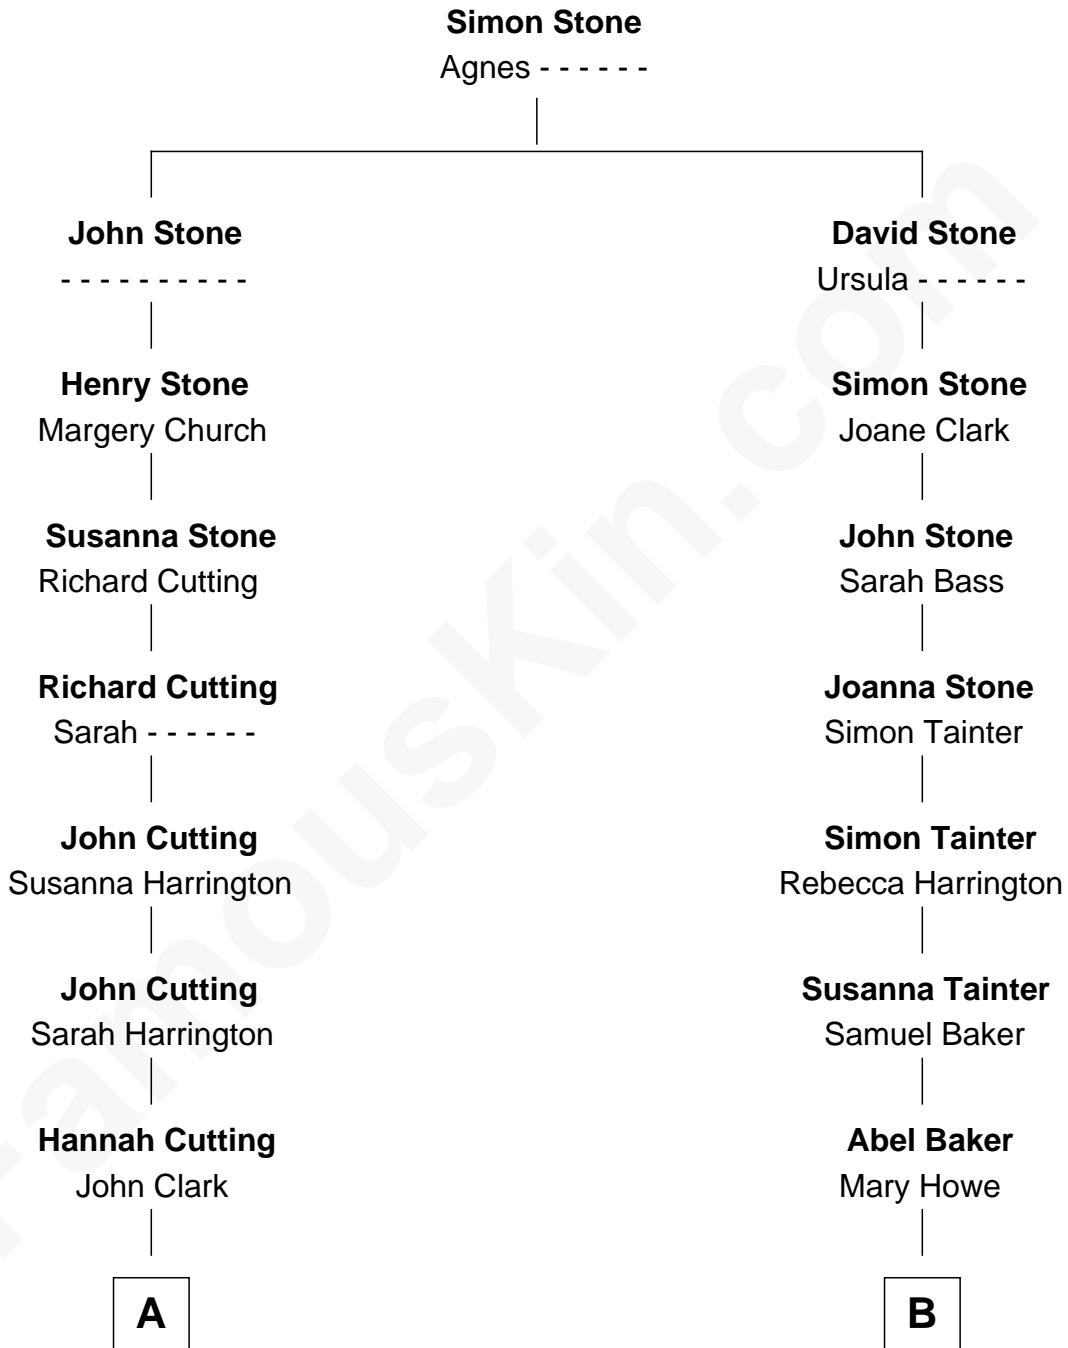

FamousKin.com Relationship Chart of

Alpheus Felch

5th Governor of Michigan

8th cousin 1 time removed of

Nathaniel B. Baker

24th Governor of New Hampshire

A

Lydia Clark
Abijah Felch

Daniel Felch
Sarah Piper

Alpheus Felch
5th Governor of Michigan

B

Abel Baker
Nancy Bradley

Nathaniel B. Baker
24th Governor of New Hampshire

FamousKin.com