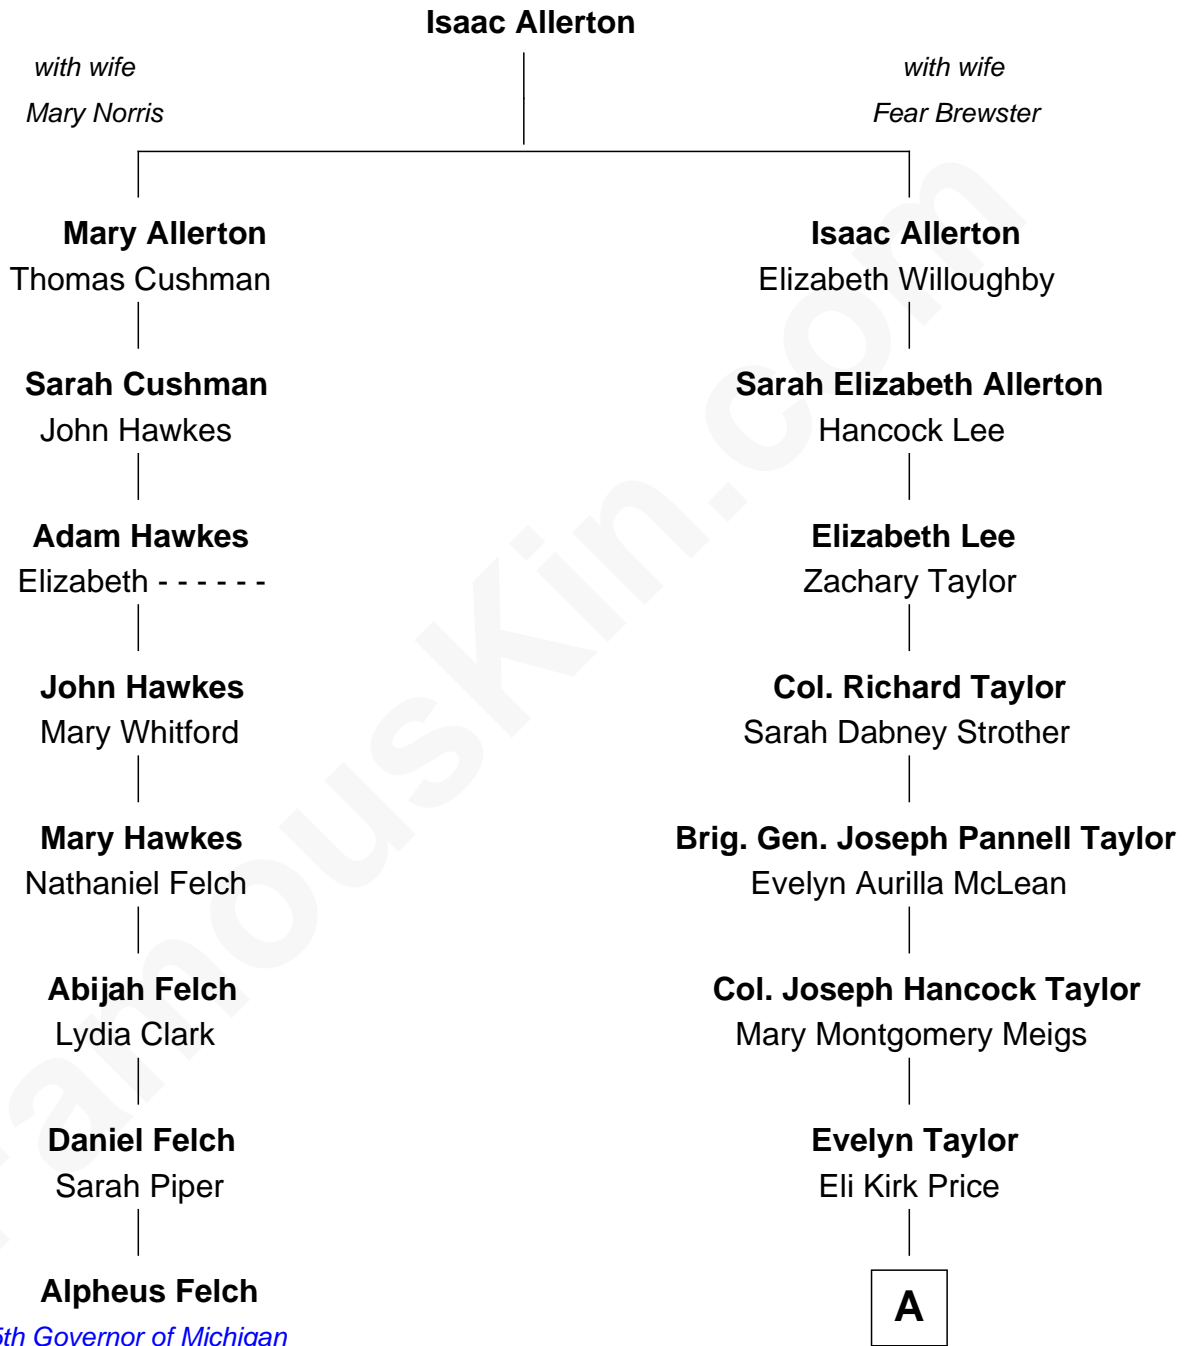

FamousKin.com Relationship Chart of

Alpheus Felch

5th Governor of Michigan

7th cousin 2 times removed of

Parker Stevenson

TV and Movie Actor

A

Philip Price
Sarah Meade Harrison

Sarah Meade Price
Richard Stevenson Parker

Parker Stevenson
TV and Movie Actor

FamousKin.com