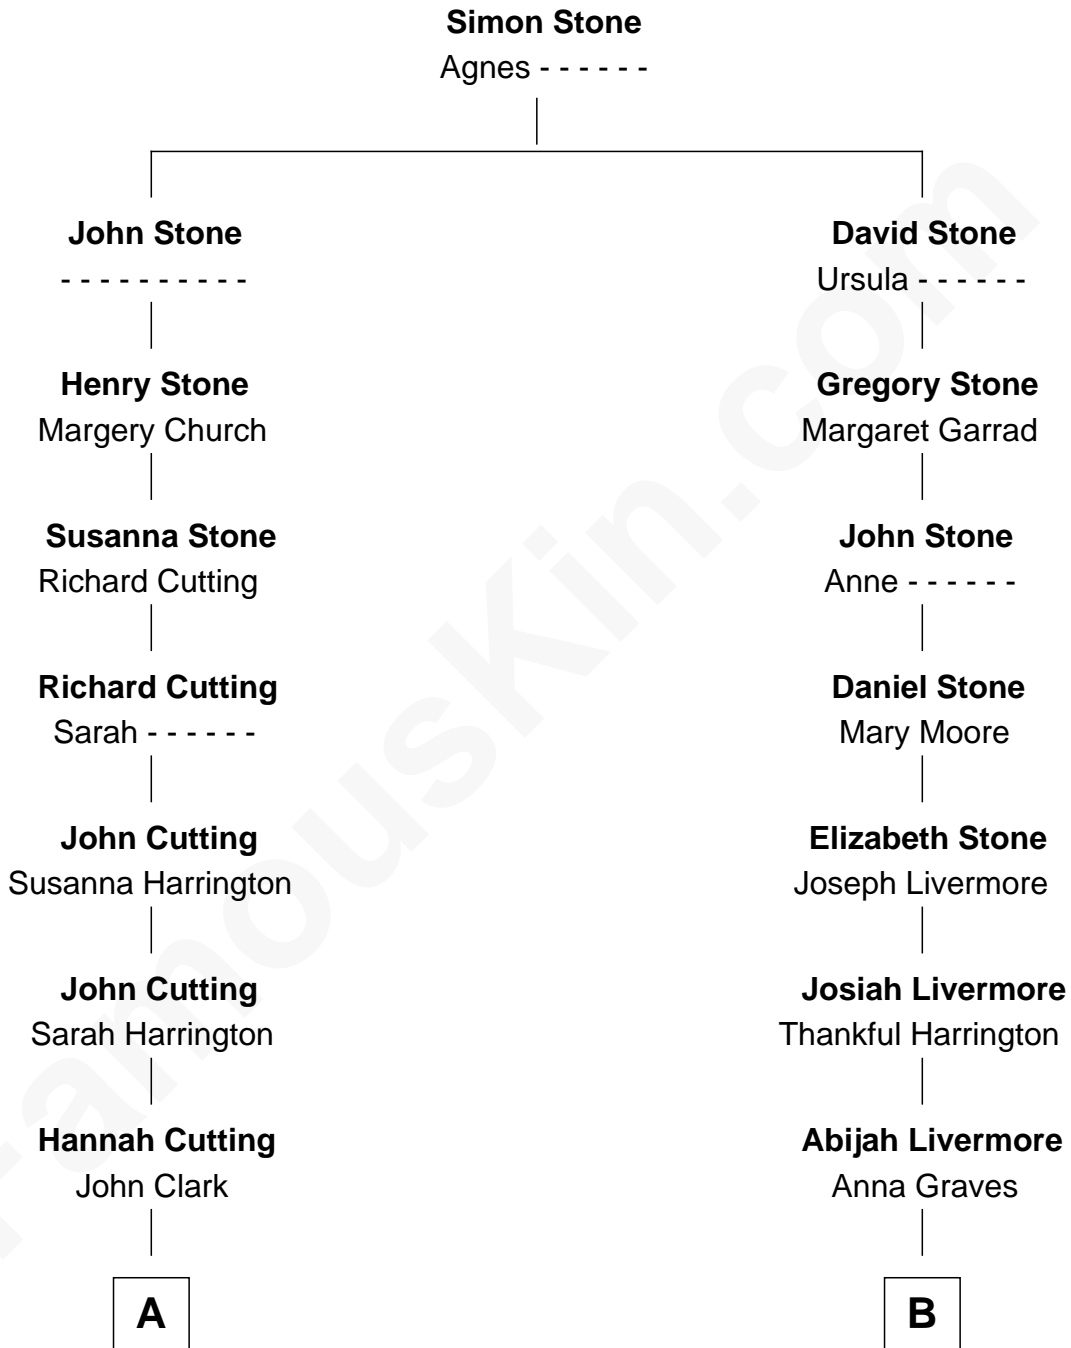

FamousKin.com Relationship Chart of

Alpheus Felch

5th Governor of Michigan

9th cousin 2 times removed of

Charles Edward Merrill

Co-Founder of Merrill Lynch & Company

A

Lydia Clark
Abijah Felch

Daniel Felch
Sarah Piper

Alpheus Felch
5th Governor of Michigan

B

Abijah Livermore
Rebecca Hammond

Justice Lot Livermore
Christiana Muzzy

Abigail L. Livermore
Riley Mead Merrill

Dr. Charles Morton Merrill
Octavia Wilson