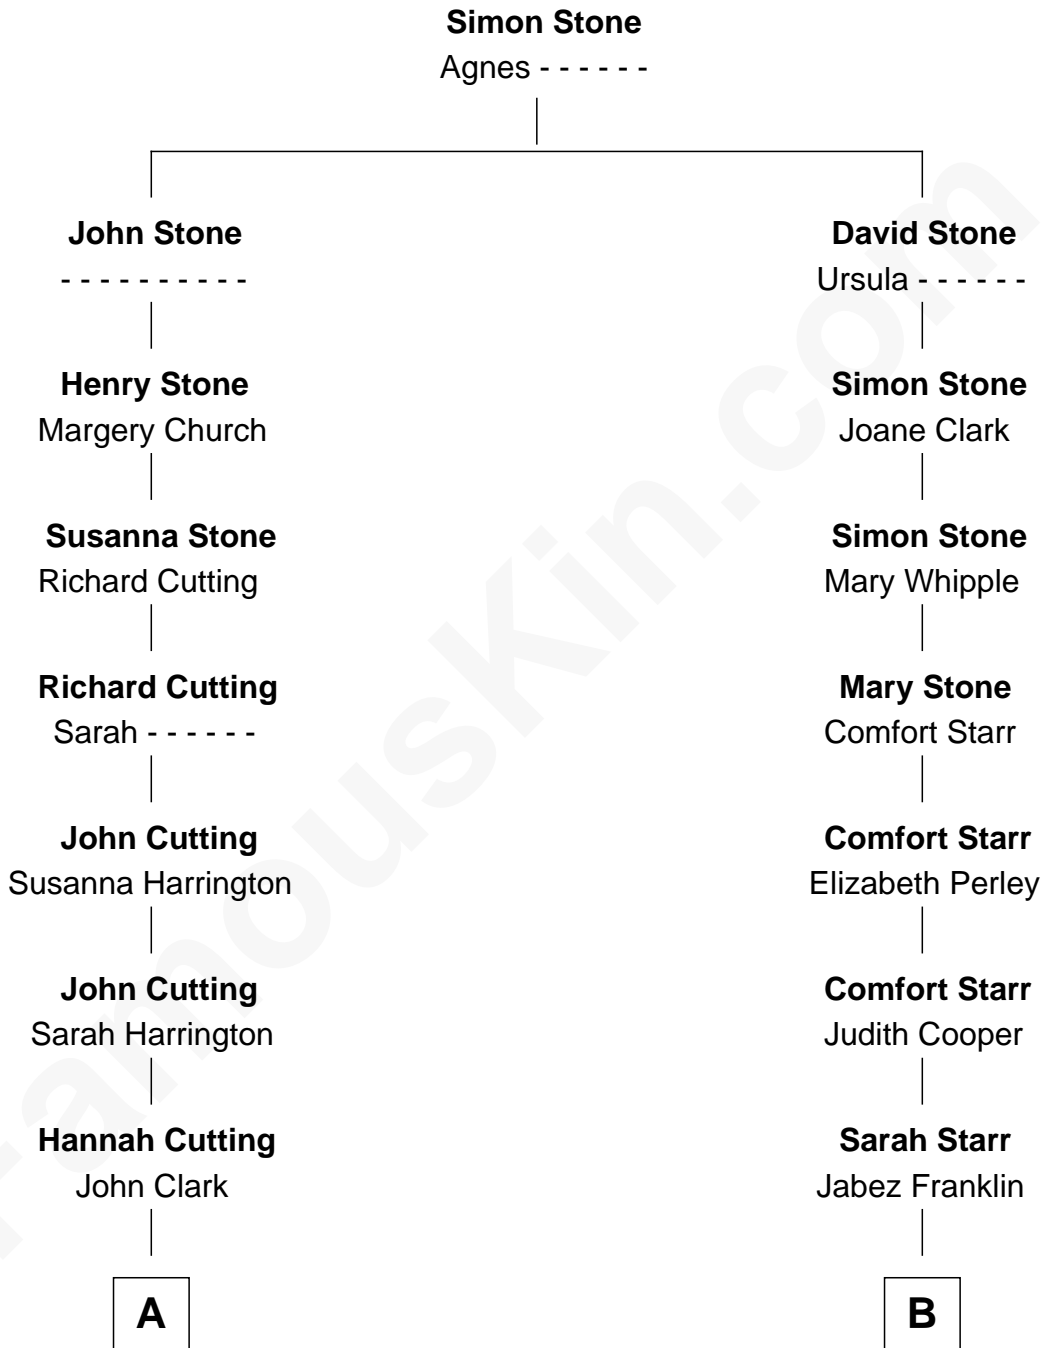

FamousKin.com Relationship Chart of

Alpheus Felch

5th Governor of Michigan

9th cousin 1 time removed of

Calvin Coolidge

30th U.S. President

A

Lydia Clark
Abijah Felch

Daniel Felch
Sarah Piper

Alpheus Felch
5th Governor of Michigan

B

Luther Franklin
Priscilla Pinney

Abigail Pinney Franklin
Hiram Dunlap Moor

Victoria Josephine Moor
Col. John Calvin Coolidge

Calvin Coolidge
30th U.S. President