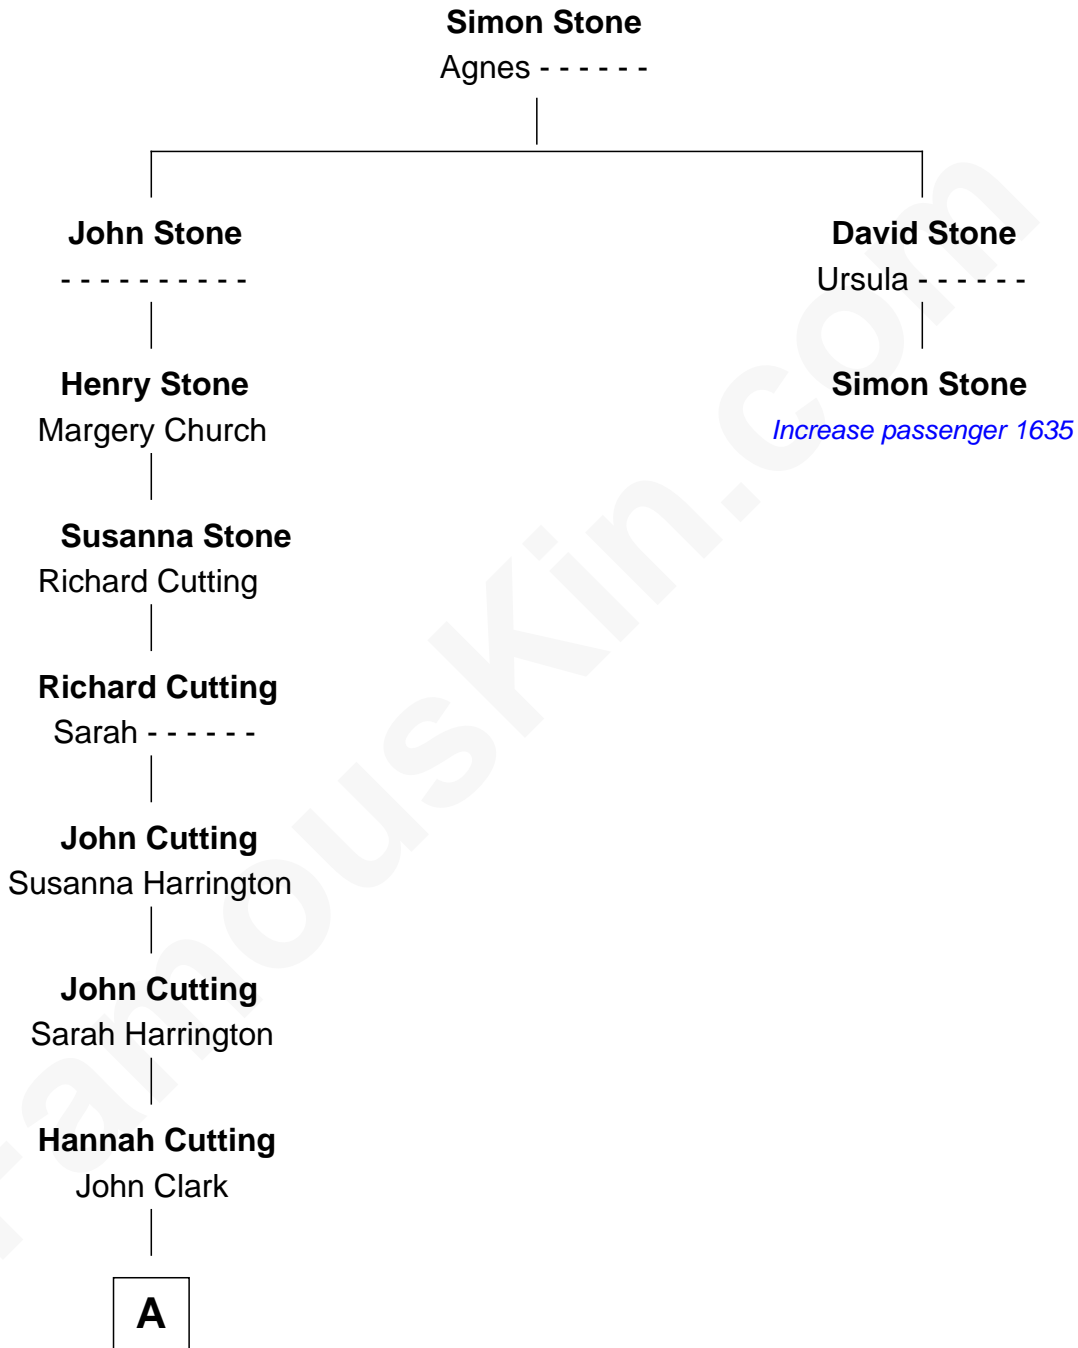

FamousKin.com Relationship Chart of

Alpheus Felch

5th Governor of Michigan

1st cousin 8 times removed of

Simon Stone

(c1585/6 - 1665) Increase passenger 1635

A

—
Lydia Clark
Abijah Felch

—
Daniel Felch
Sarah Piper

—
Alpheus Felch
5th Governor of Michigan

FamousKin.com