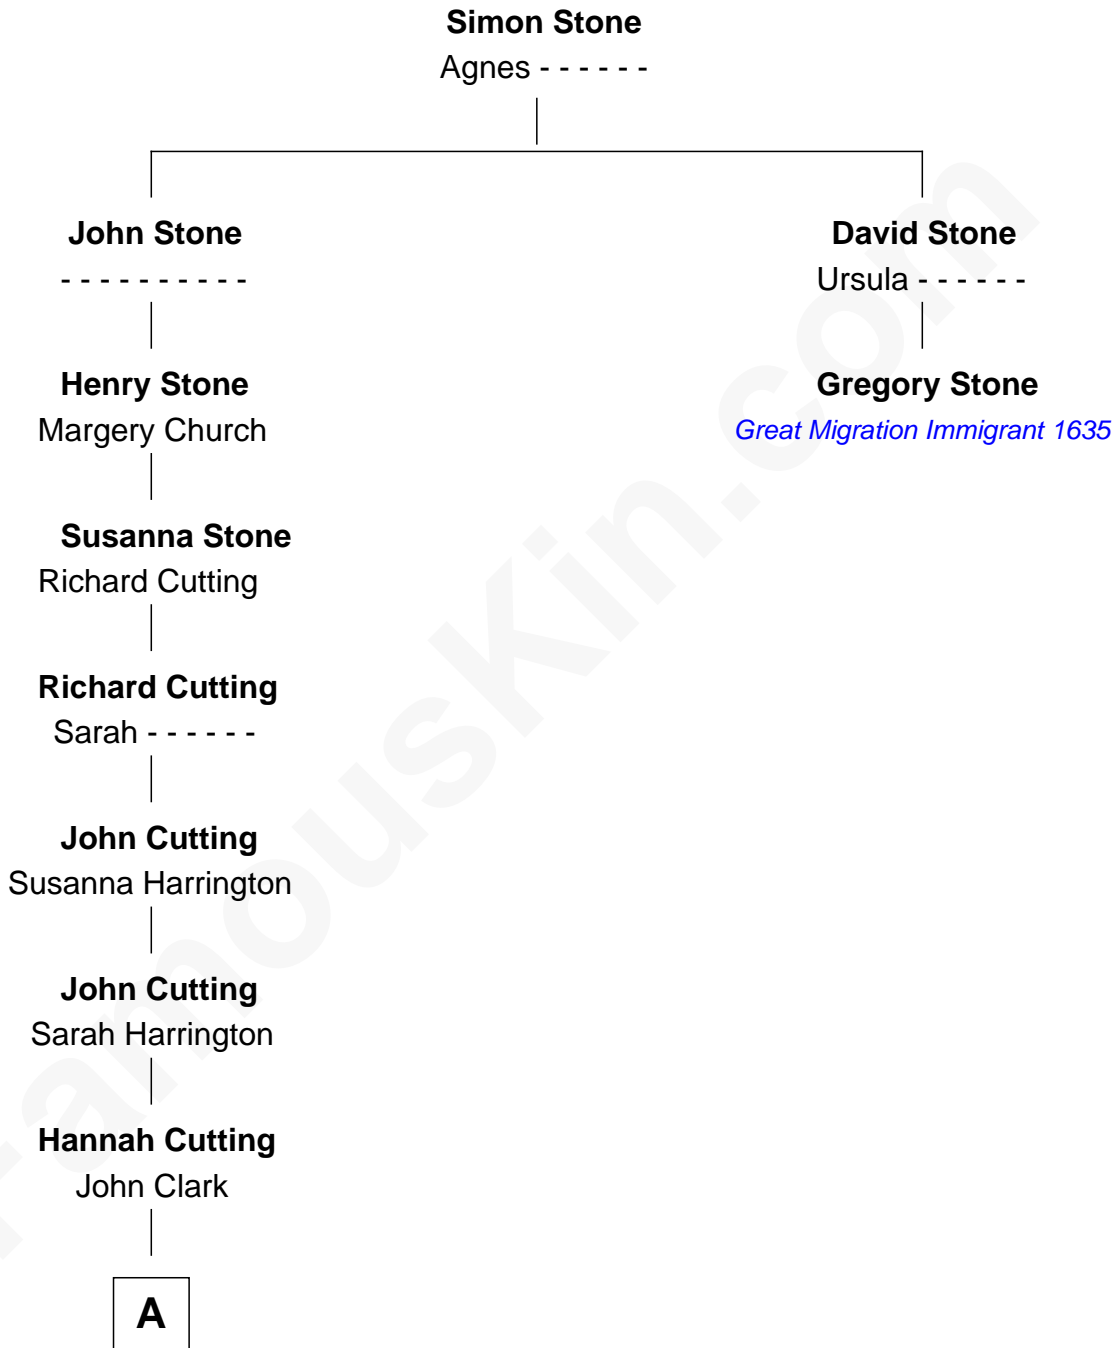

FamousKin.com Relationship Chart of

Alpheus Felch

5th Governor of Michigan

1st cousin 8 times removed of

Gregory Stone

(c1592 - 1672) Great Migration Immigrant 1635

A

—
Lydia Clark
Abijah Felch

—
Daniel Felch
Sarah Piper

—
Alpheus Felch
5th Governor of Michigan

FamousKin.com