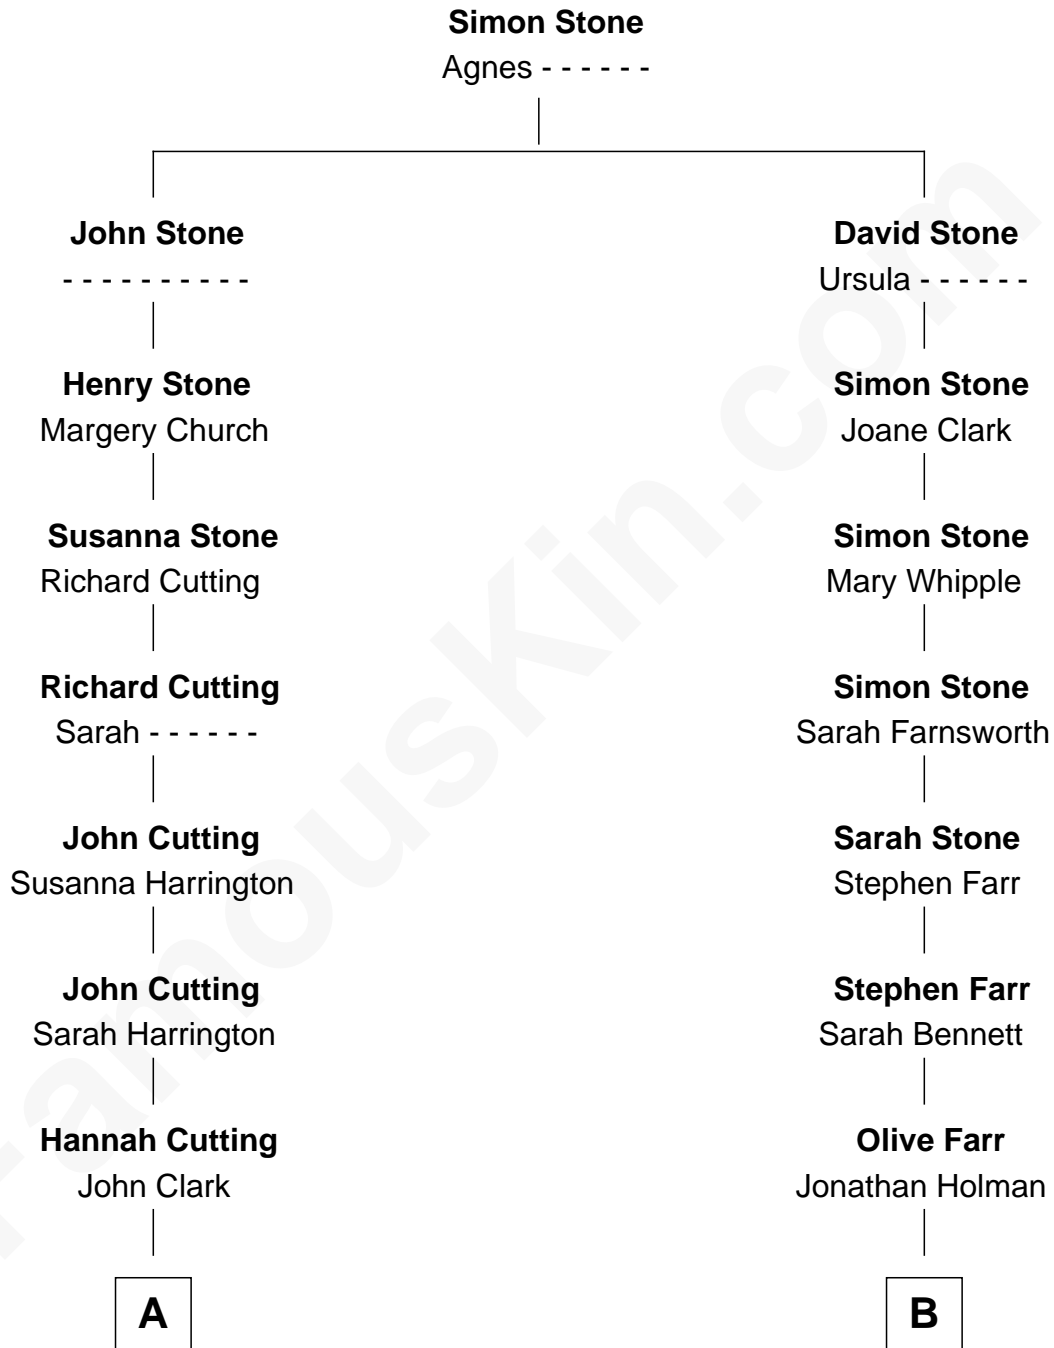

FamousKin.com Relationship Chart of

Alpheus Felch

5th Governor of Michigan

9th cousin 5 times removed of

Elizabeth Smart

Founder of Elizabeth Smart Foundation

A

Lydia Clark
Abijah Felch

Daniel Felch
Sarah Piper

Alpheus Felch
5th Governor of Michigan

B

Jonathan Holman
Zilpah Sawyer

James Sawyer Holman
Naomi Roxanna LeBaron

Harriet Naomi Holman
Benjamin Franklin Johnson

Seth Jedidiah Johnson
Polly Elizabeth Richmond