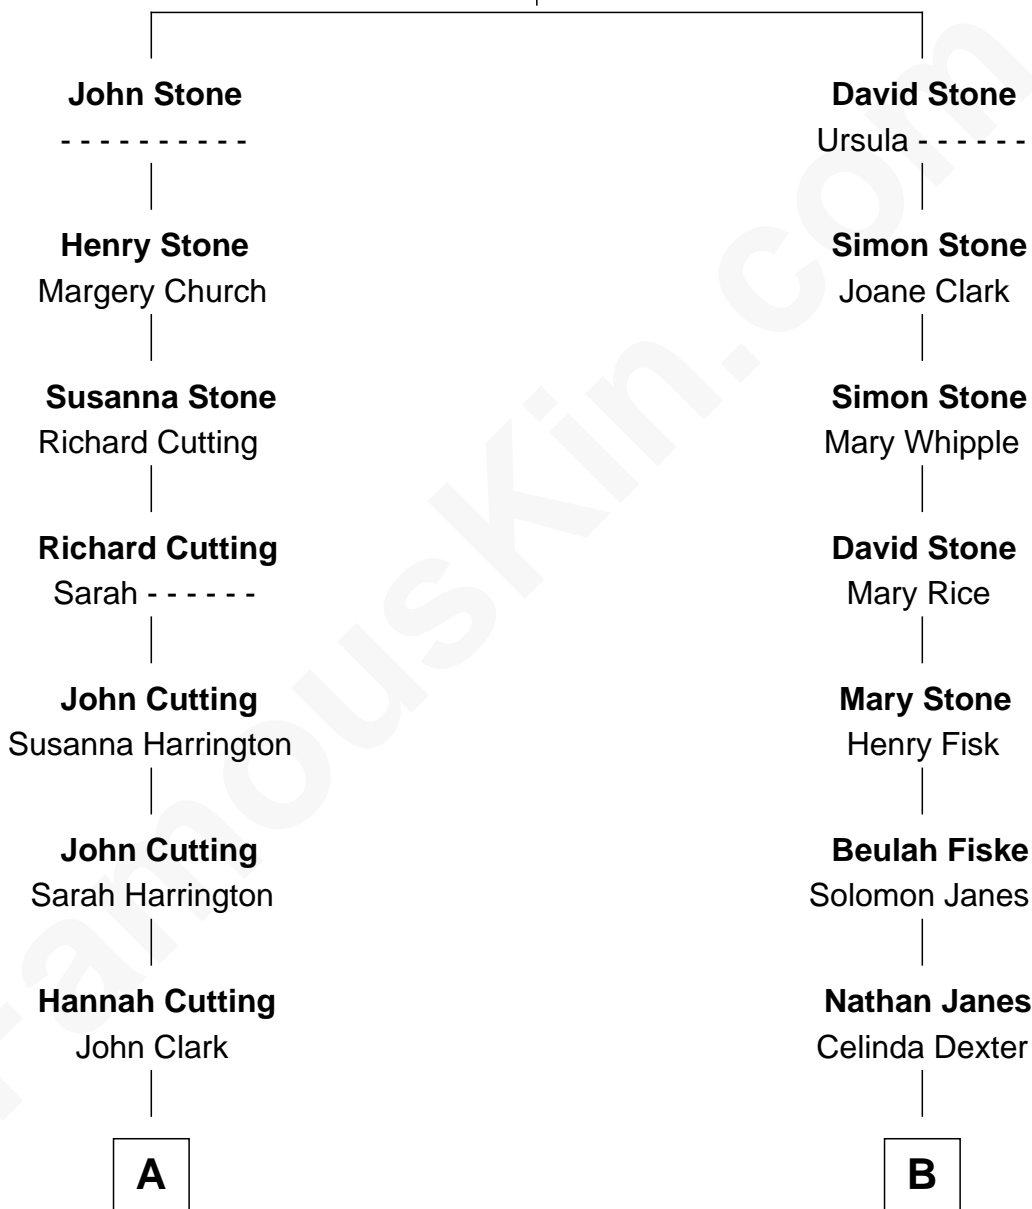

FamousKin.com Relationship Chart of

Alpheus Felch

5th Governor of Michigan

9th cousin 2 times removed of

Peter Fonda

TV and Movie Actor

Simon Stone

Agnes - - - - -

A

Lydia Clark
Abijah Felch

Daniel Felch
Sarah Piper

Alpheus Felch
5th Governor of Michigan

B

Henry Clinton Jaynes
Almira Louger Jacobs

Henry Silas Jaynes
Elma L. Lanphear

Herberta Elma Jaynes
William Brace Fonda