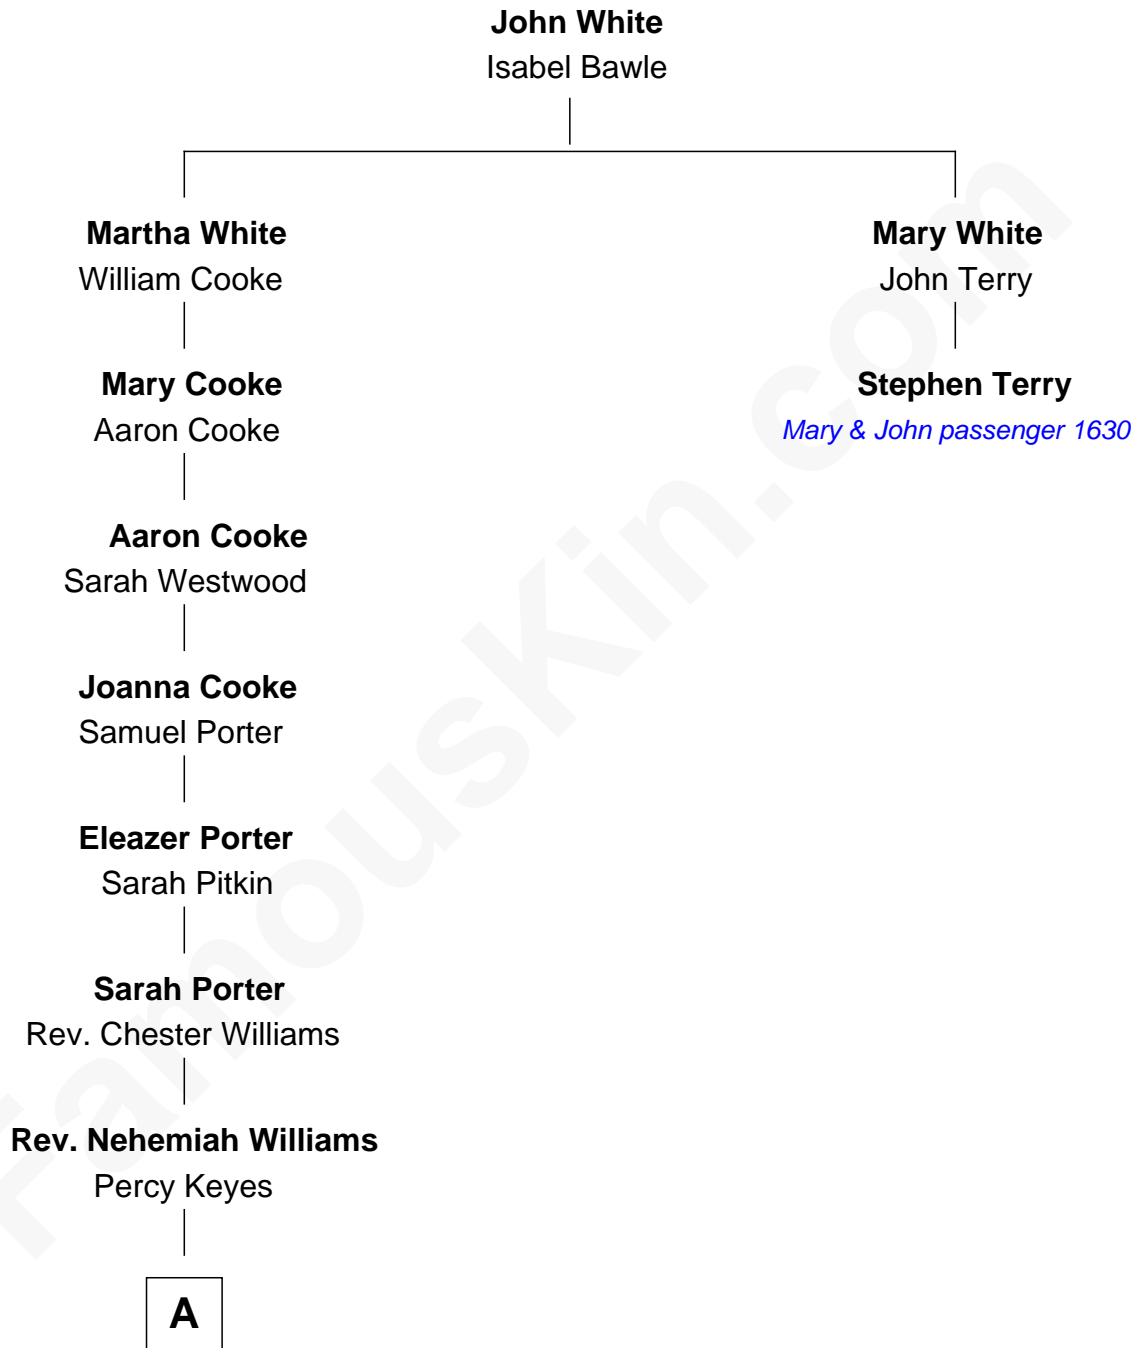

FamousKin.com Relationship Chart of

Henry P. Baldwin
15th Governor of Michigan

1st cousin 7 times removed of

Stephen Terry
(1608 - 1668) Mary & John passenger 1630

A

—
Peggy Williams

John Baldwin

—
Henry P. Baldwin

15th Governor of Michigan

FamousKin.com