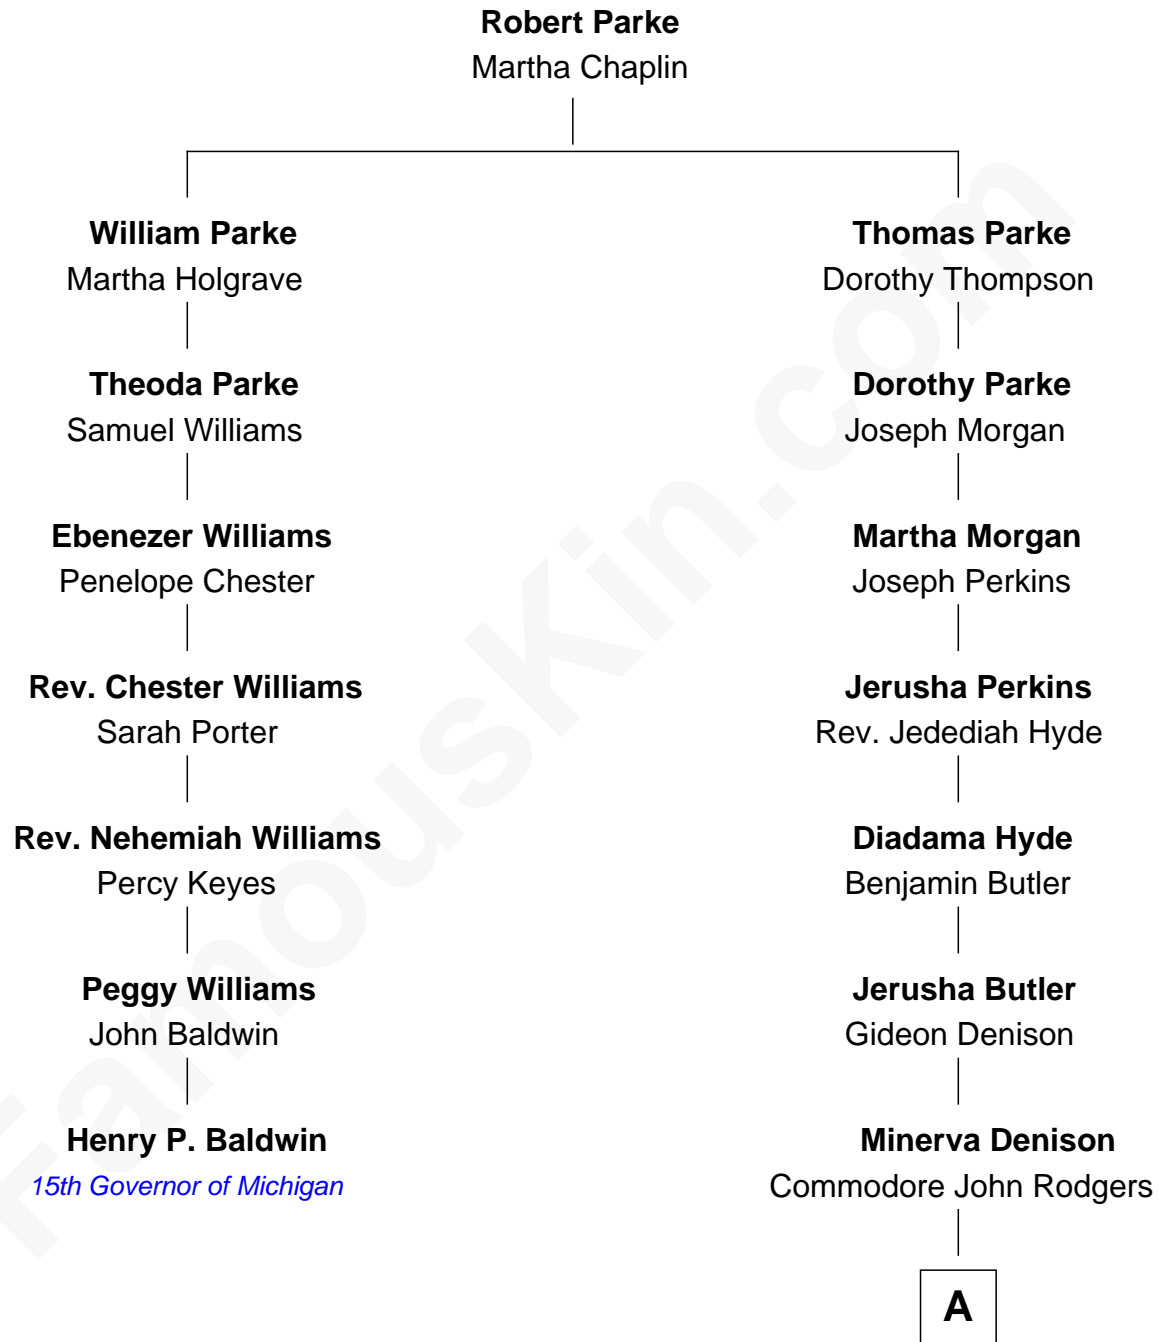

FamousKin.com Relationship Chart of

Henry P. Baldwin
15th Governor of Michigan

6th cousin 6 times removed of

Parker Stevenson
TV and Movie Actor

A

—
Louisa Rodgers

Maj. Gen. Montgomery Cunningham Meigs

—
Mary Montgomery Meigs

Col. Joseph Hancock Taylor

—
Evelyn Taylor

Eli Kirk Price

—
Philip Price

Sarah Meade Harrison

—
Sarah Meade Price

Richard Stevenson Parker

—
Parker Stevenson