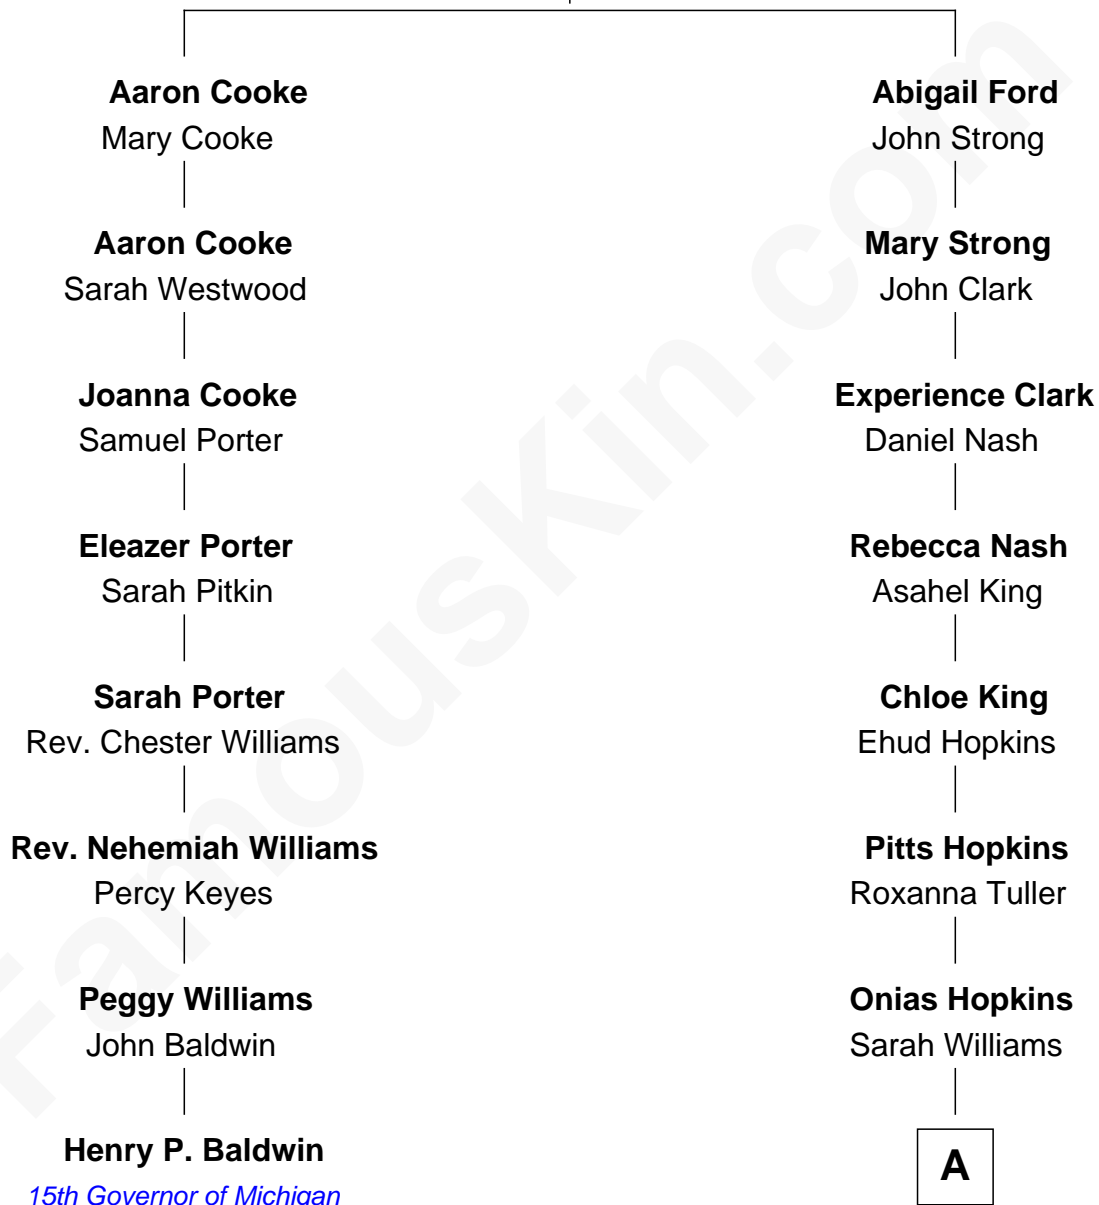

FamousKin.com Relationship Chart of

Henry P. Baldwin
15th Governor of Michigan

7th cousin 6 times removed of

Taylor Lautner
TV and Movie Actor

Elizabeth Charde

*with husband
Aaron Cooke*

*with husband
Thomas Ford*

A

Amos Hopkins

Elizabeth Whitman

Violetta M. Hopkins

Arthur Himebaugh

Emily Jane Himebaugh

Cleon B. Soules

Helen Elizabeth Soules