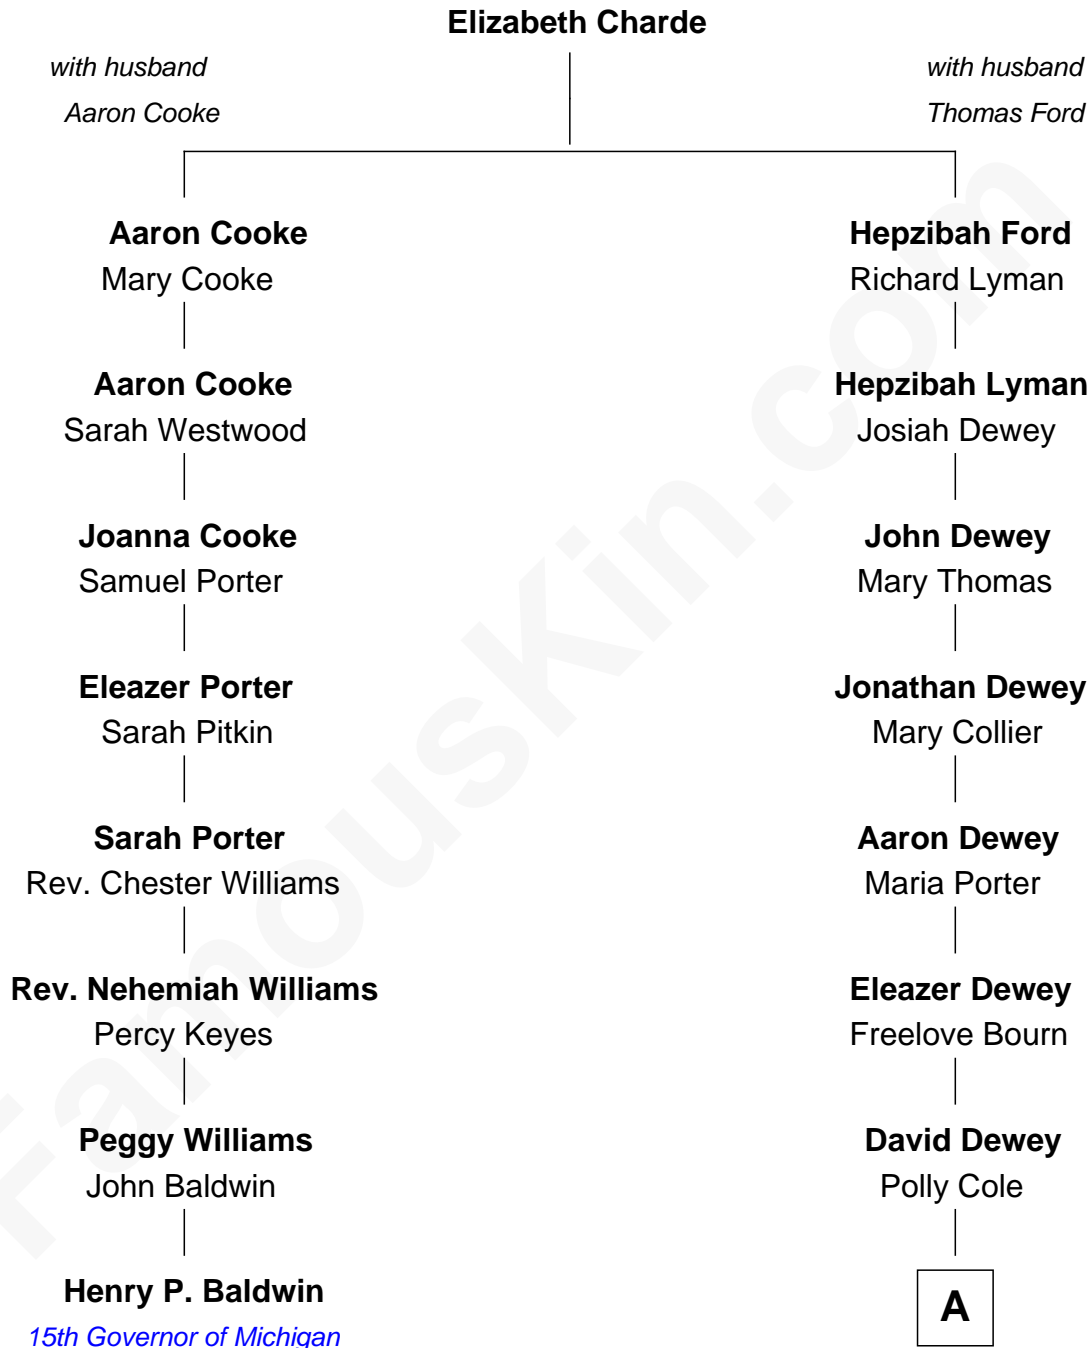

FamousKin.com Relationship Chart of

Henry P. Baldwin
15th Governor of Michigan

7th cousin 1 time removed of

Melvil Dewey
Inventor of the Dewey Decimal System

FamousKin.com