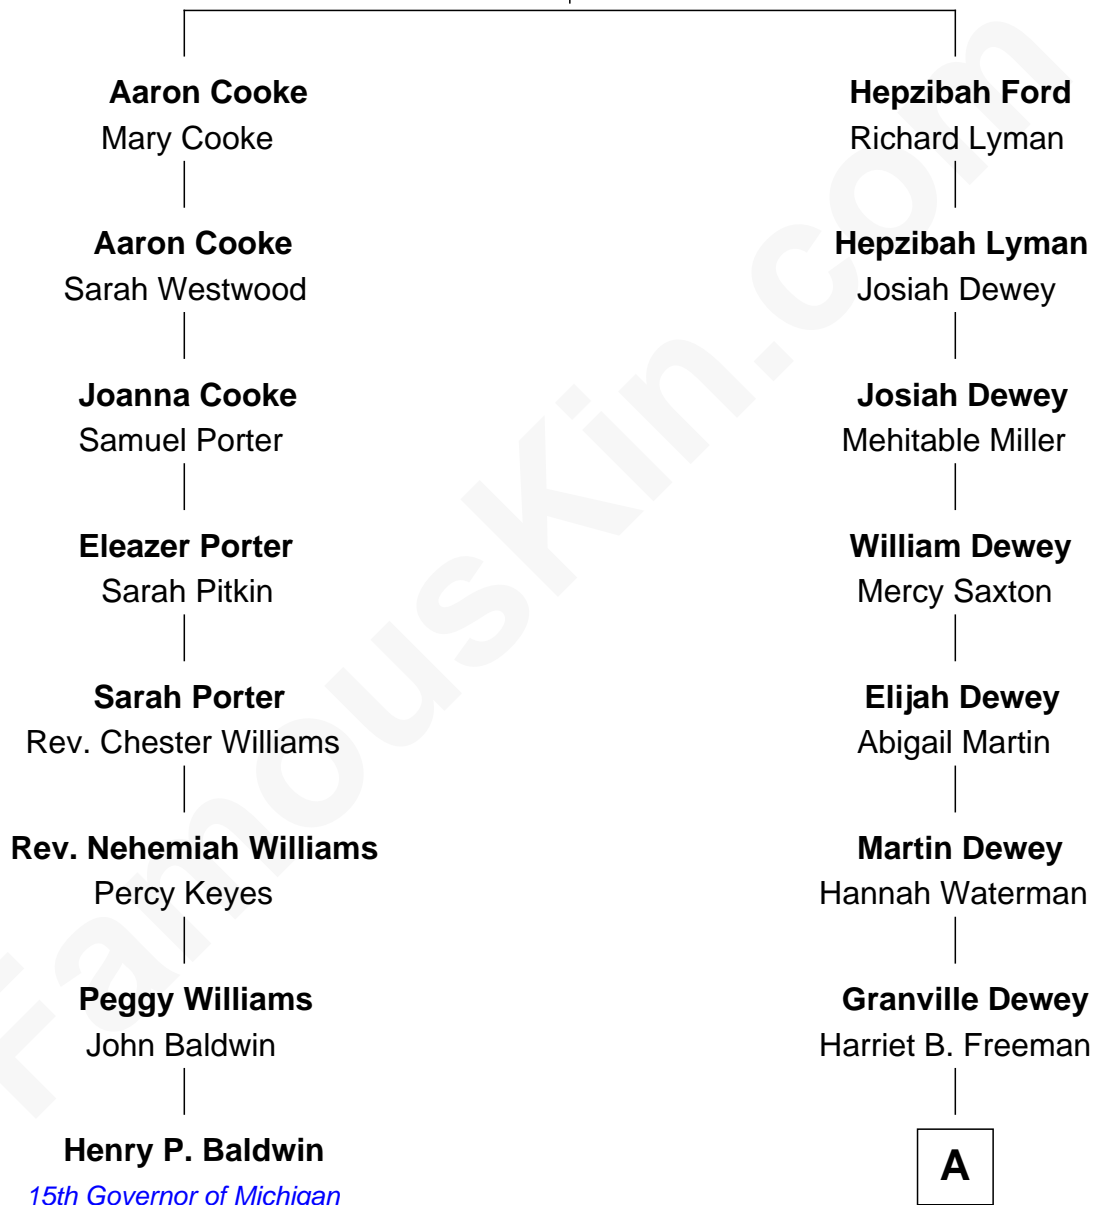

FamousKin.com Relationship Chart of

Henry P. Baldwin
15th Governor of Michigan

7th cousin 2 times removed of

Thomas Edmund Dewey
47th Governor of New York

Elizabeth Charde

*with husband
Aaron Cooke*

*with husband
Thomas Ford*

A

George Martin Dewey

Emma Bingham

George Martin Dewey

Annie L. Thomas

Thomas Edmund Dewey

47th Governor of New York

FamousKin.com