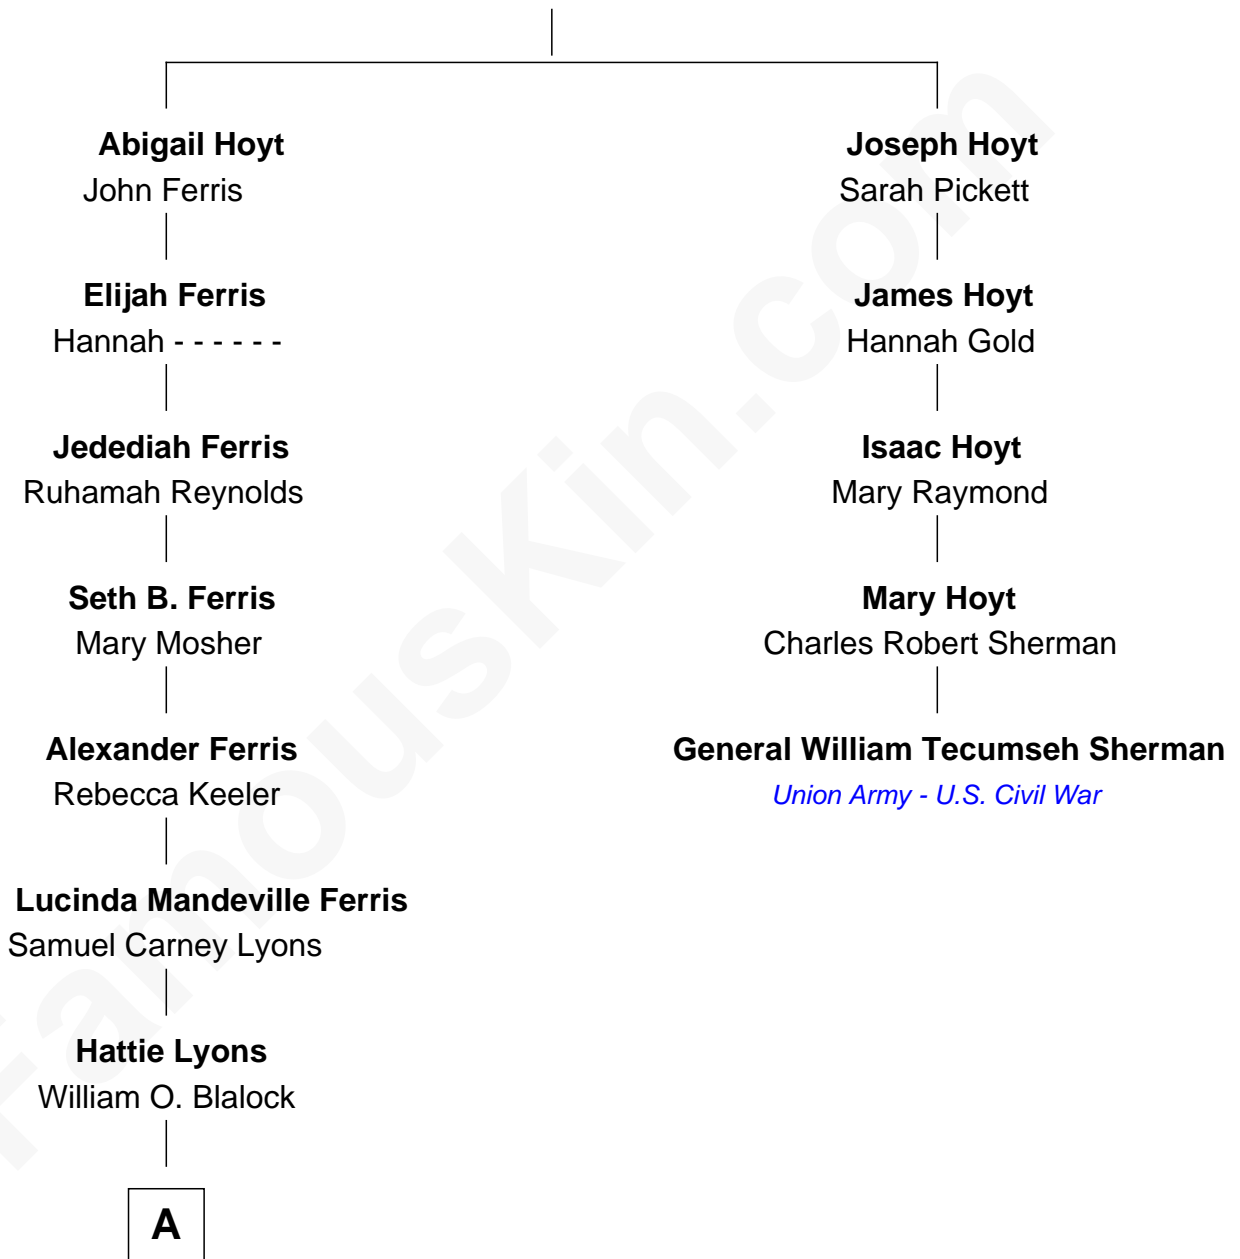

# FamousKin.com Relationship Chart of

**Travis Kelce**

*NFL Tight End*

4th cousin 6 times removed of

**General William Tecumseh Sherman**

*Union Army - U.S. Civil War*

Zerubbabel Hoyt

**A**

—  
**Roy Percy Blalock**  
Helene Henriette Sadlowski

—  
**Donald Roy Blalock**  
Ina Marie Petranek

—  
**Donna Rae Blalock**  
Edward Michael Kelce

—  
**Travis Kelce**  
*NFL Tight End*

FamousKin.com