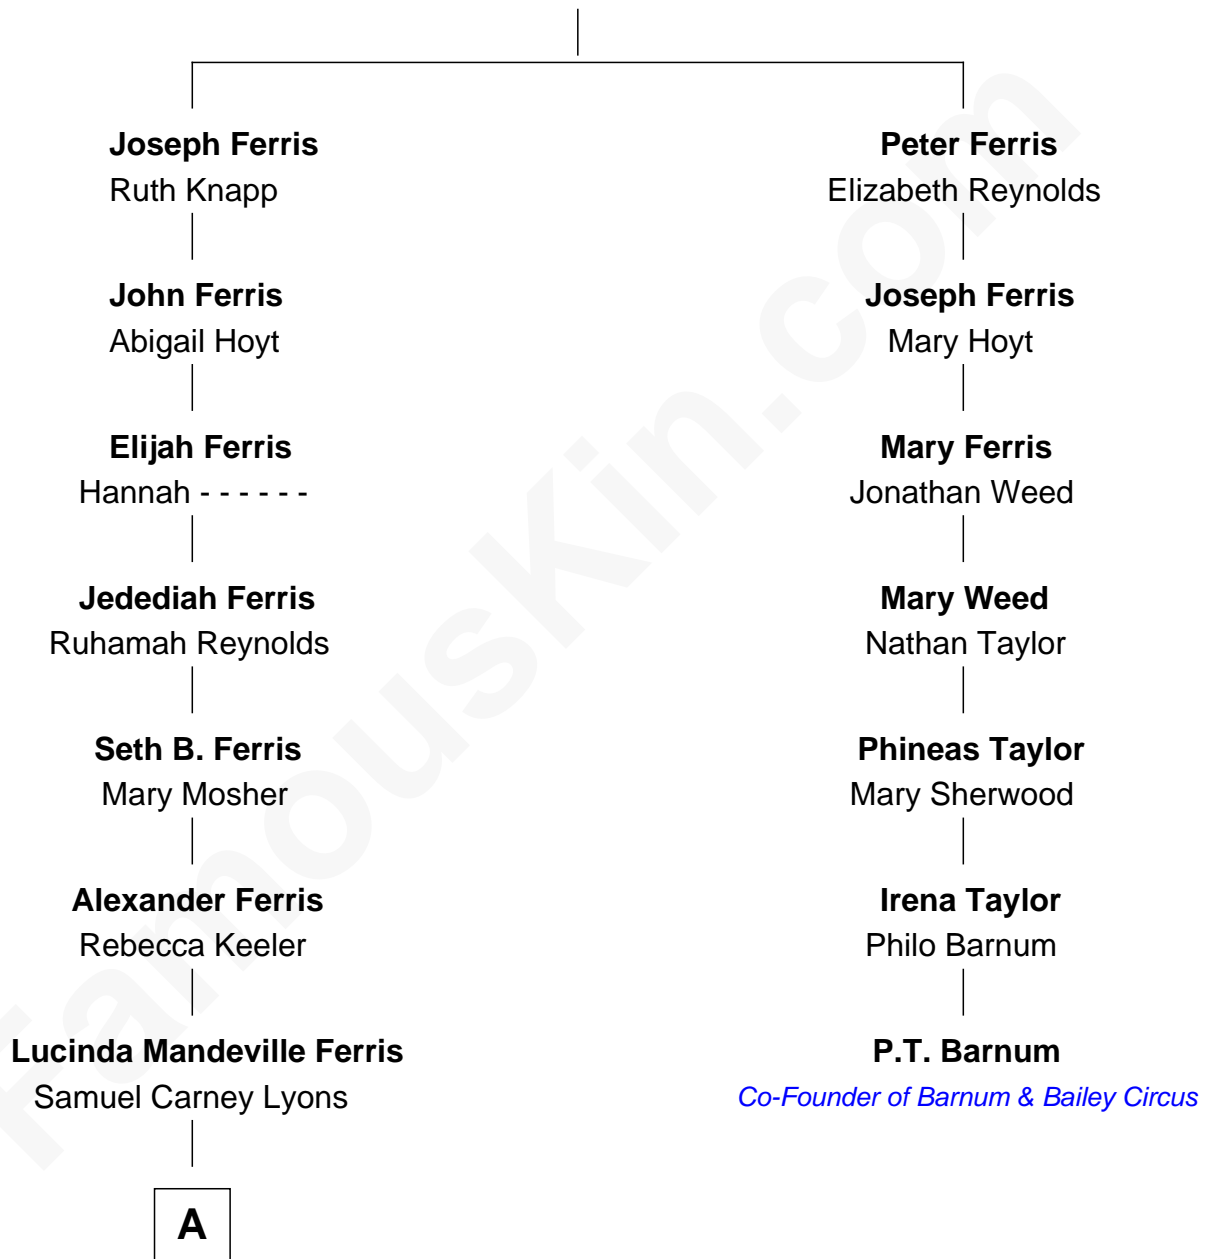

# FamousKin.com Relationship Chart of

**Travis Kelce**

*NFL Tight End*

6th cousin 5 times removed of

**P.T. Barnum**

*Co-Founder of Barnum & Bailey Circus*

**Jeffrey Ferris**

**A**

—  
**Hattie Lyons**

William O. Blalock

—  
**Roy Percy Blalock**

Helene Henriette Sadlowski

—  
**Donald Roy Blalock**

Ina Marie Petranek

—  
**Donna Rae Blalock**

Edward Michael Kelce

—  
**Travis Kelce**

*NFL Tight End*

FamousKin.com