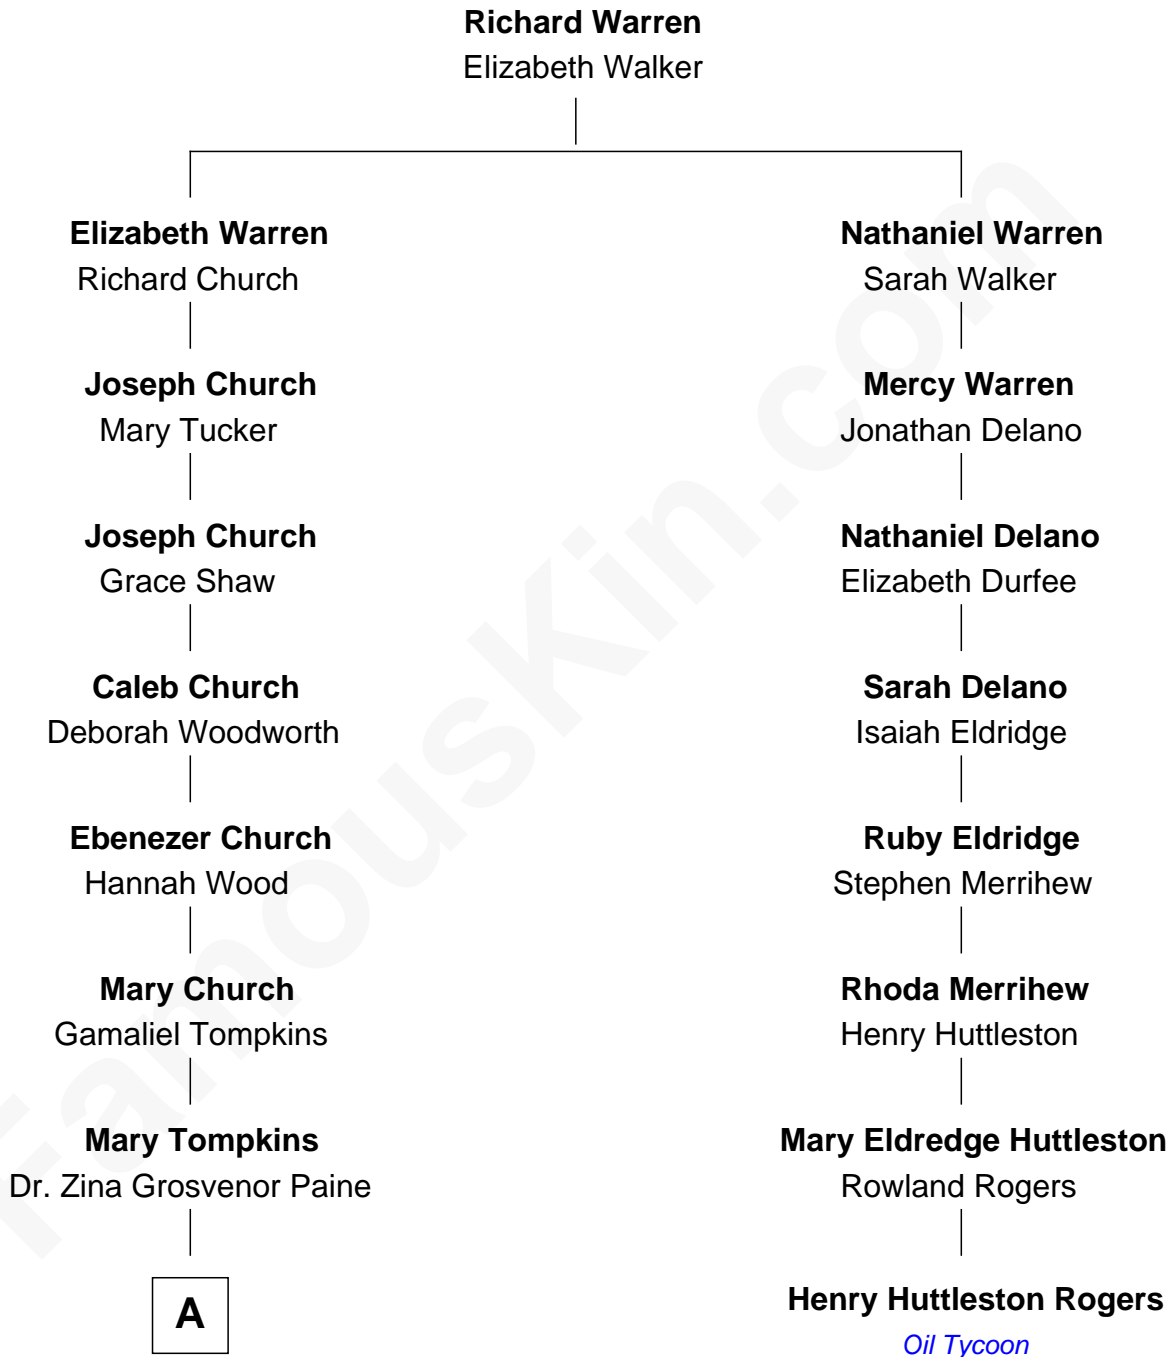

FamousKin.com Relationship Chart of

Charles M. Dale

66th Governor of New Hampshire

7th cousin 2 times removed of

Henry Huttleston Rogers

Oil Tycoon

A

—
Nathaniel Tompkins Paine

Martha Mariah Milby

—
Maud Paine

Fred Vernon Dale

—
Charles M. Dale

66th Governor of New Hampshire

FamousKin.com