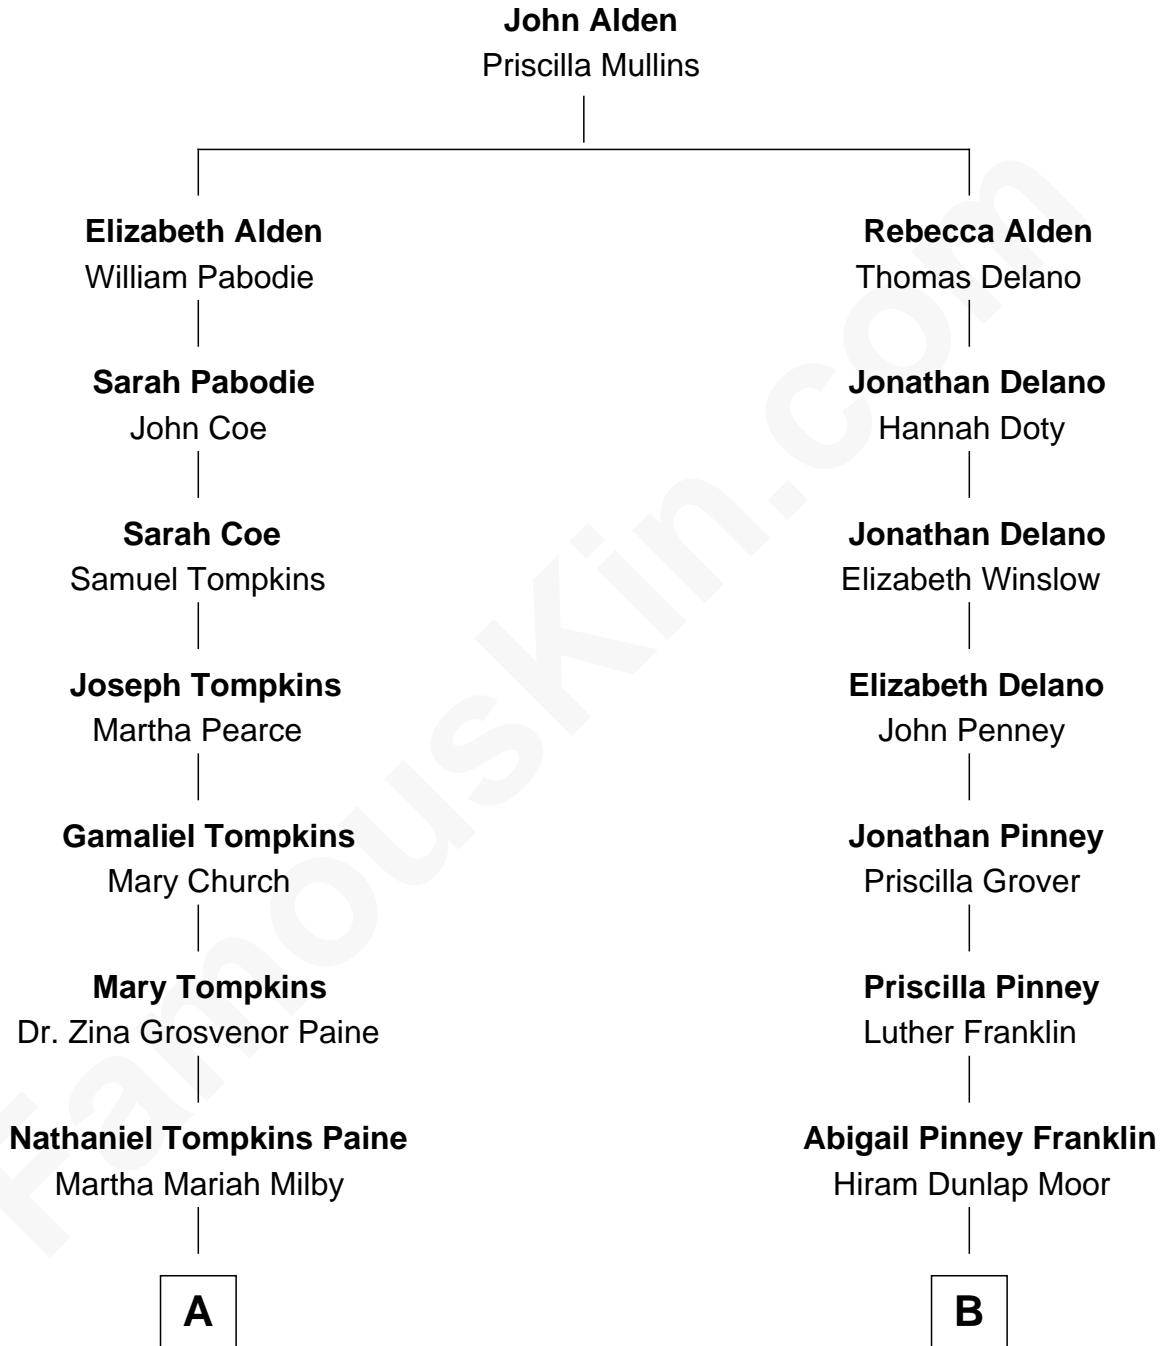

FamousKin.com Relationship Chart of

Charles M. Dale

66th Governor of New Hampshire

8th cousin 2 times removed of

Orson Bean

TV Actor

A

Maud Paine
Fred Vernon Dale

Charles M. Dale
66th Governor of New Hampshire

B

Sarah Jane Moor
Don Carlos Pollard

Dallas Frank Pollard
Katharine Putnam Ainsworth

Marion Ainsworth Pollard
George Frederick Burrows

Orson Bean
TV Actor

FamousKin.com