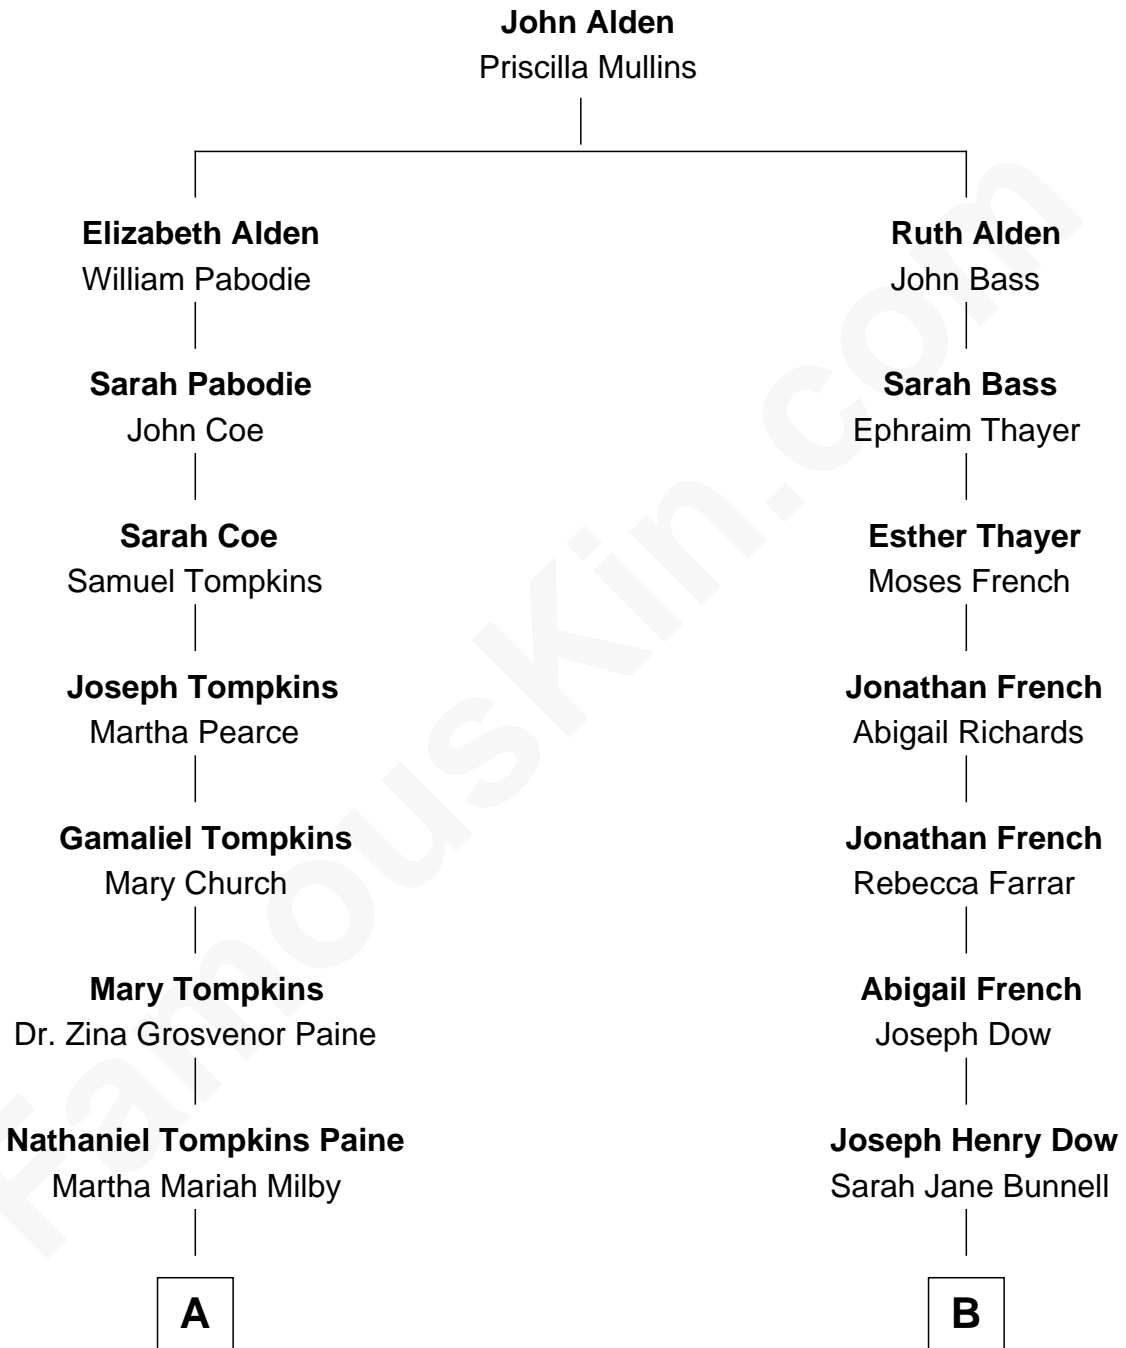

# FamousKin.com Relationship Chart of

**Charles M. Dale**

*66th Governor of New Hampshire*

8th cousin of

**Willard Henry Dow**

*Pres. and CEO, Dow Chemical*

**A**

**Maud Paine**  
Fred Vernon Dale

**Charles M. Dale**  
*66th Governor of New Hampshire*

**B**

**Herbert Henry Dow**  
Grace Ann Ball

**Willard Henry Dow**  
*Pres. and CEO, Dow Chemical*

FamousKin.com