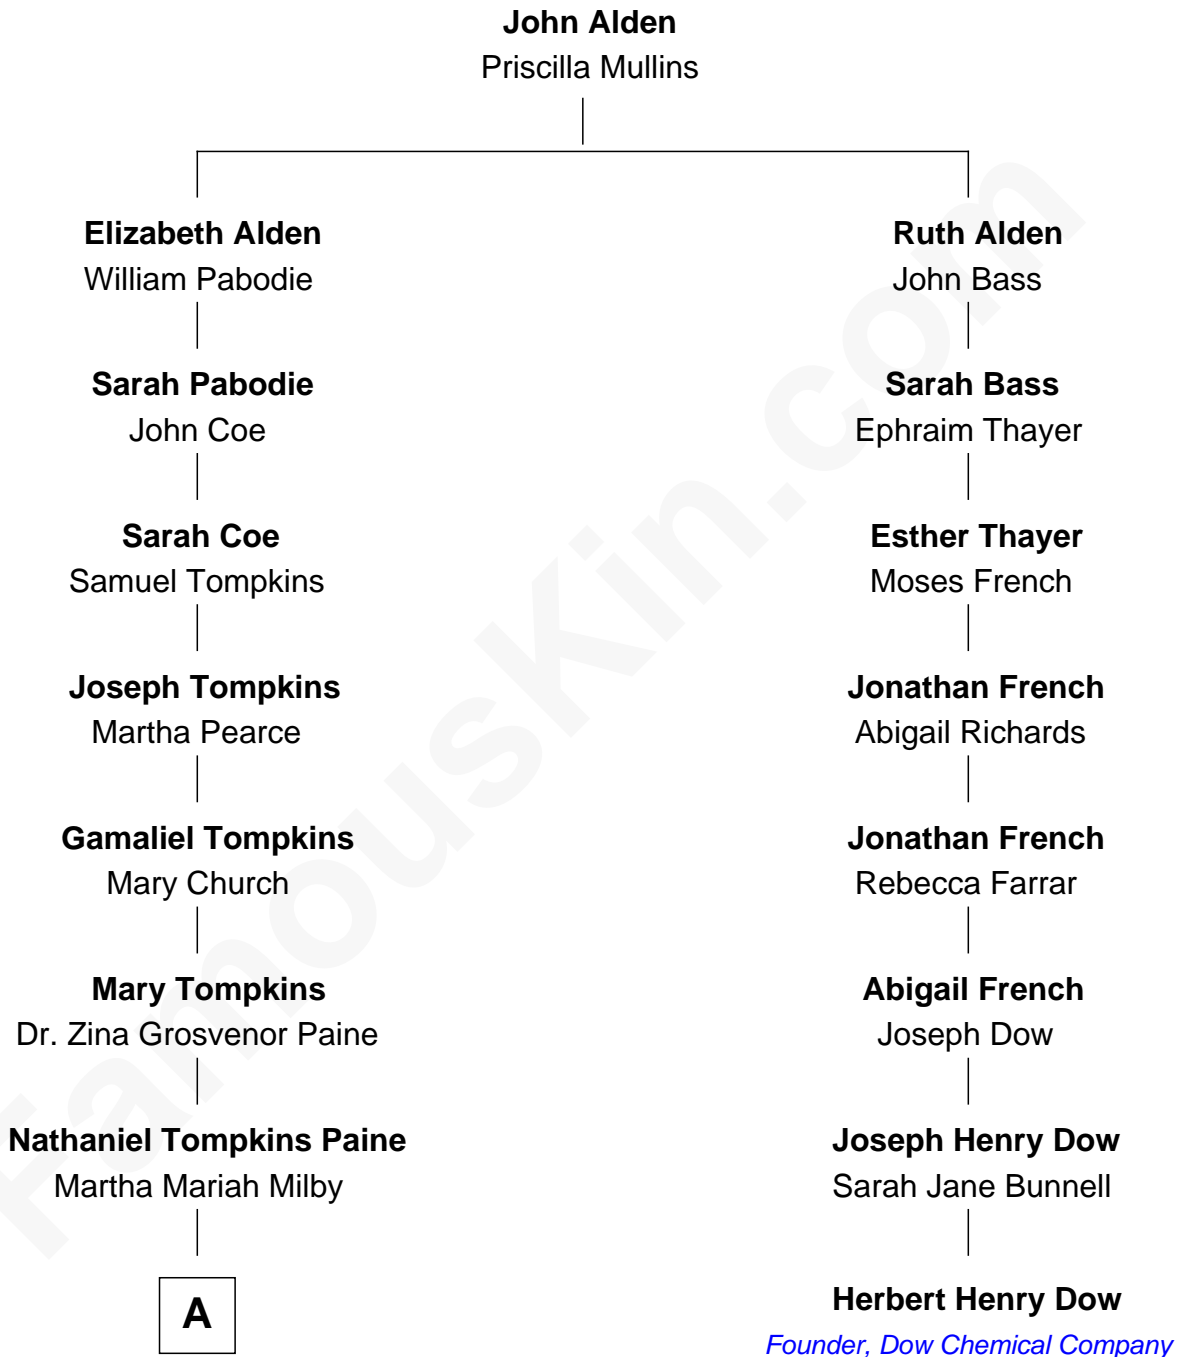

FamousKin.com Relationship Chart of

Charles M. Dale

66th Governor of New Hampshire

7th cousin 1 time removed of

Herbert Henry Dow

Founder, Dow Chemical Company

A

—
Maud Paine
Fred Vernon Dale

—
Charles M. Dale
66th Governor of New Hampshire

FamousKin.com