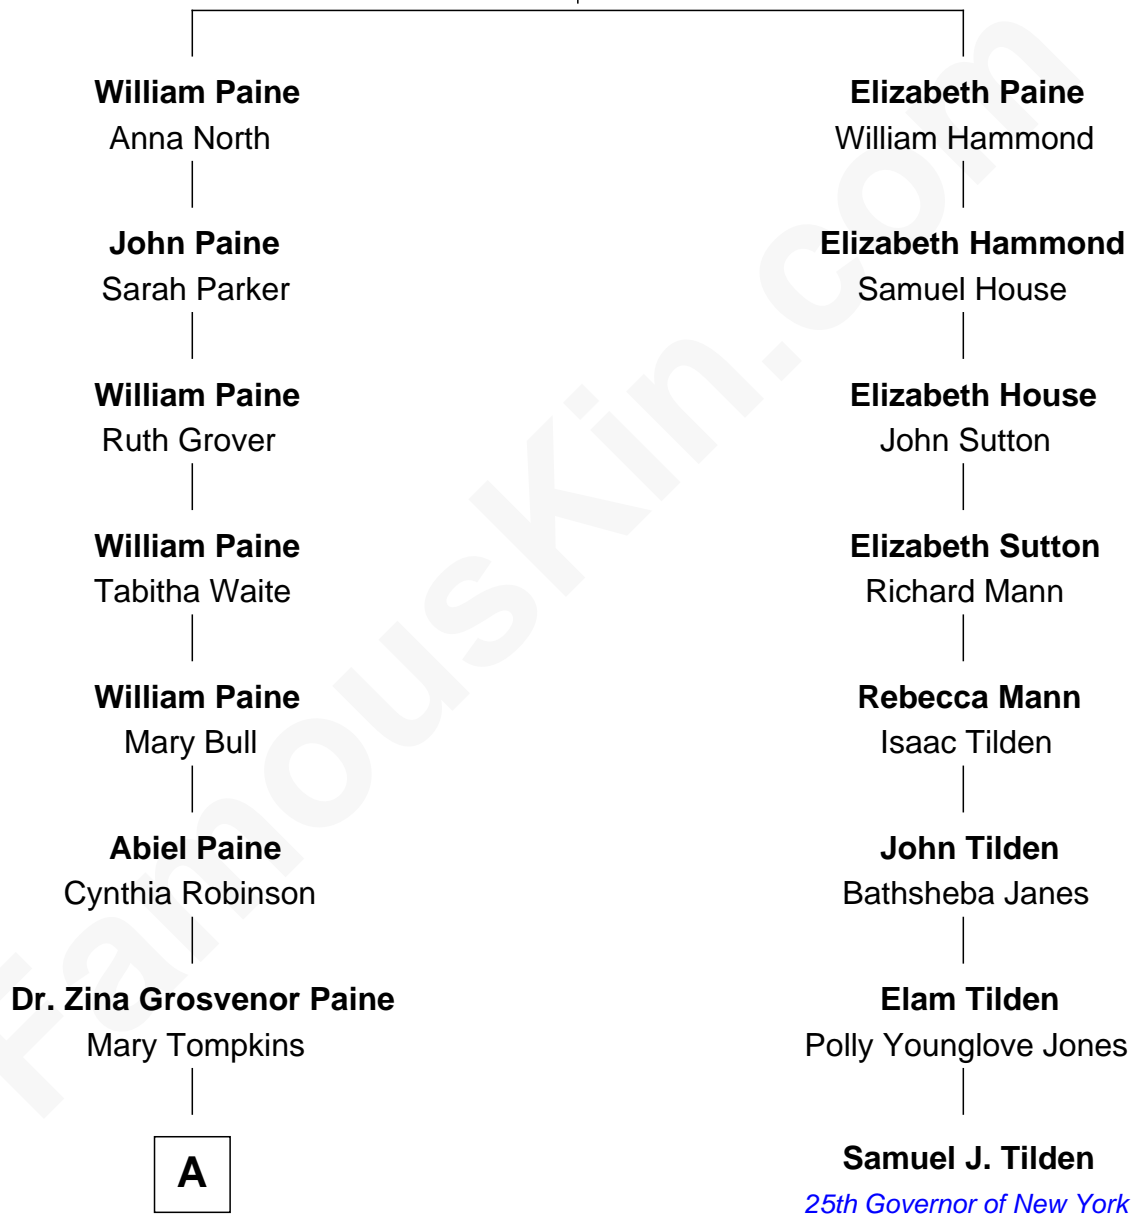

FamousKin.com Relationship Chart of

Charles M. Dale

66th Governor of New Hampshire

7th cousin 2 times removed of

Samuel J. Tilden

25th Governor of New York

William Paine

Agnes Neves

A

—
Nathaniel Tompkins Paine

Martha Mariah Milby

—
Maud Paine

Fred Vernon Dale

—
Charles M. Dale

66th Governor of New Hampshire

FamousKin.com