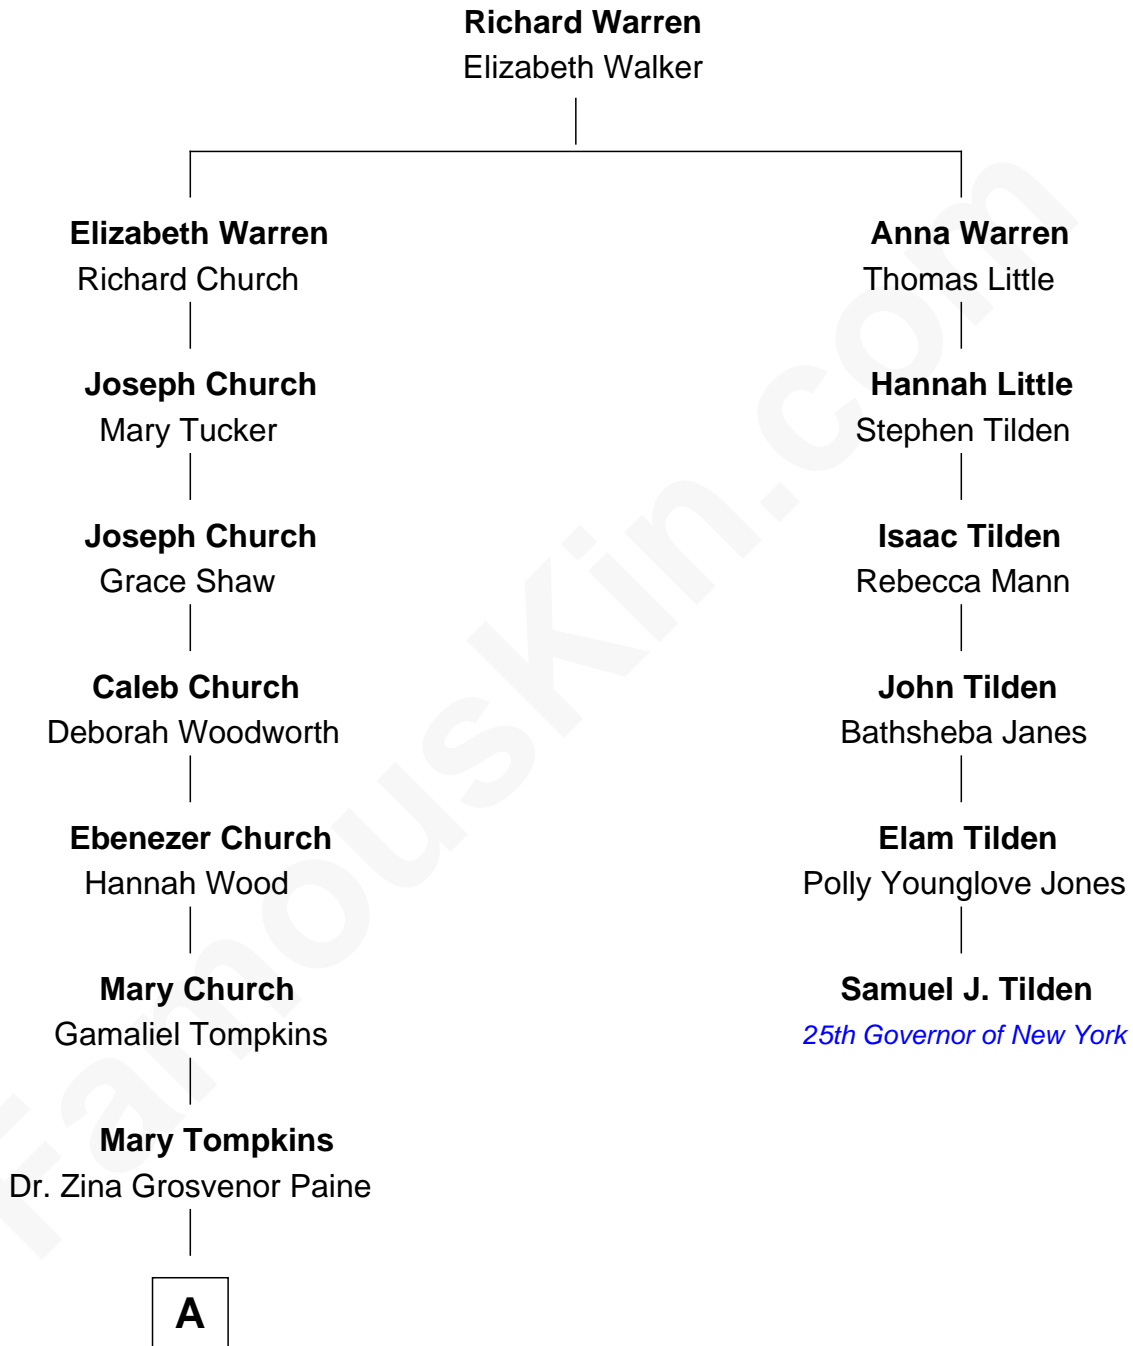

FamousKin.com Relationship Chart of

Charles M. Dale

66th Governor of New Hampshire

5th cousin 4 times removed of

Samuel J. Tilden

25th Governor of New York

A

—
Nathaniel Tompkins Paine

Martha Mariah Milby

—
Maud Paine

Fred Vernon Dale

—
Charles M. Dale

66th Governor of New Hampshire

FamousKin.com