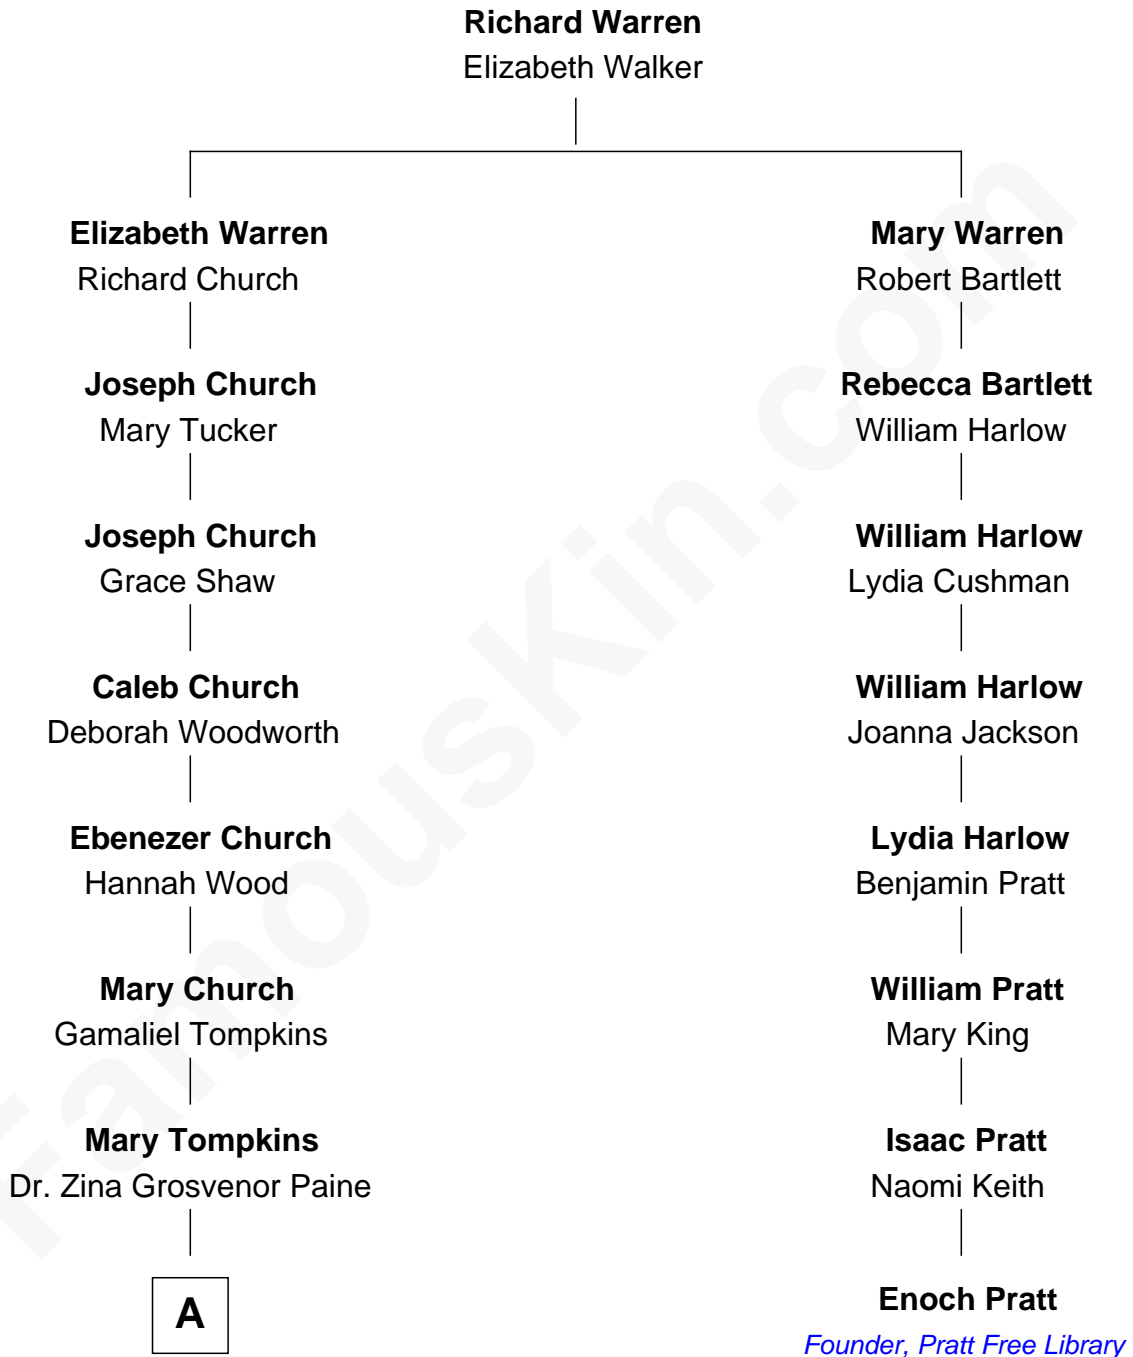

# FamousKin.com Relationship Chart of

**Charles M. Dale**

*66th Governor of New Hampshire*

7th cousin 2 times removed of

**Enoch Pratt**

*Founder of Enoch Pratt Free Library*

**A**

—  
**Nathaniel Tompkins Paine**

Martha Mariah Milby

—  
**Maud Paine**

Fred Vernon Dale

—  
**Charles M. Dale**

*66th Governor of New Hampshire*

FamousKin.com