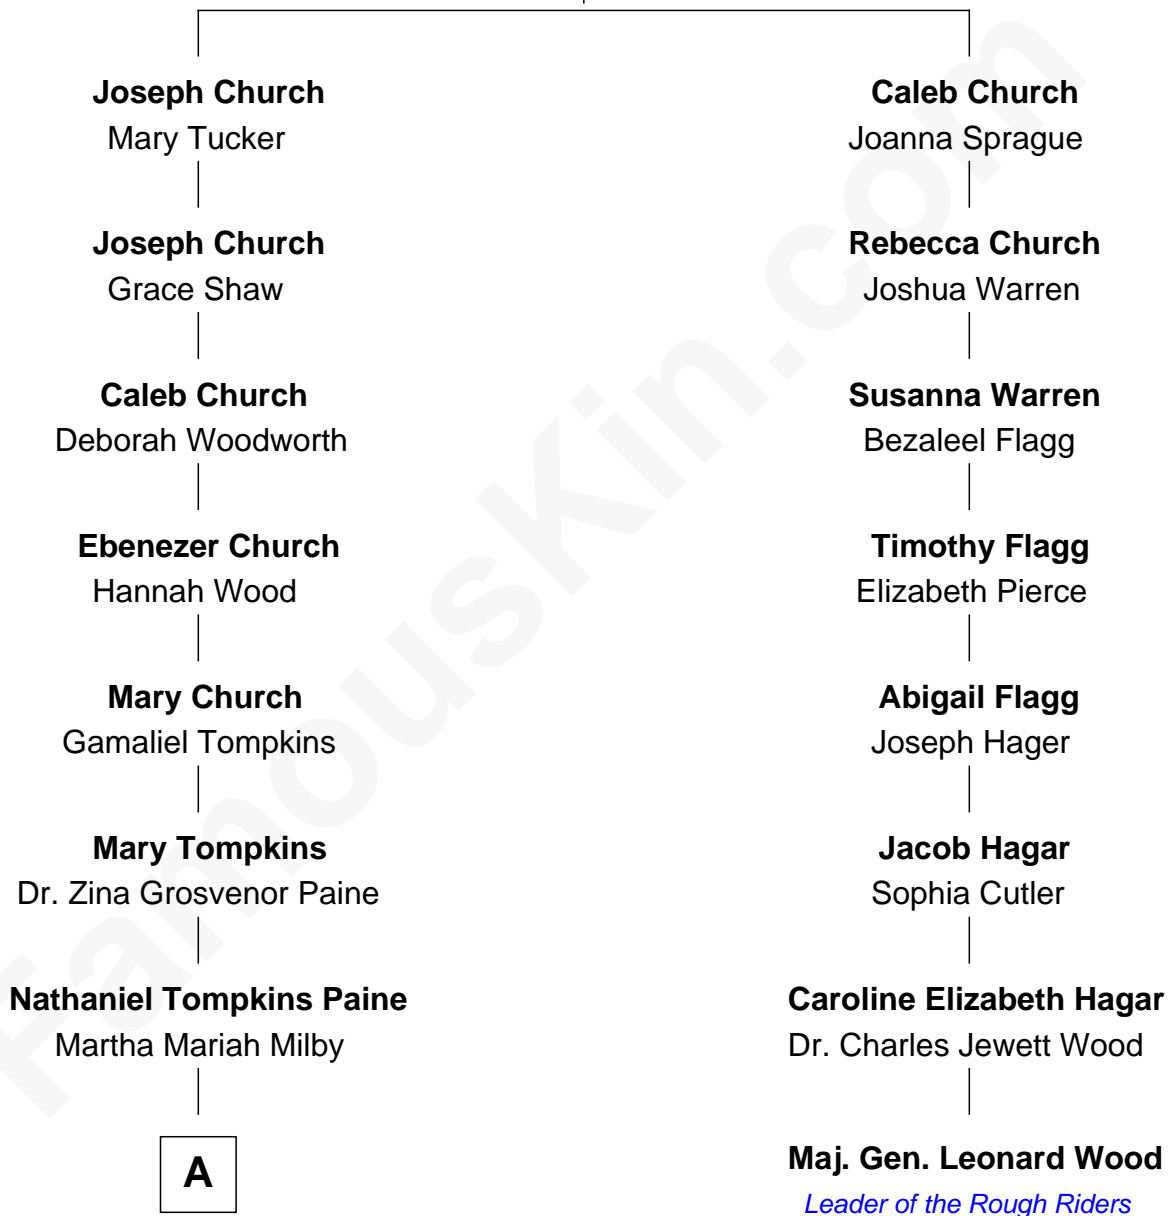

FamousKin.com Relationship Chart of

Charles M. Dale

66th Governor of New Hampshire

7th cousin 1 time removed of

Maj. Gen. Leonard Wood

Leader of the Rough Riders

Richard Church
Elizabeth Warren

A

—
Maud Paine
Fred Vernon Dale

—
Charles M. Dale
66th Governor of New Hampshire

FamousKin.com