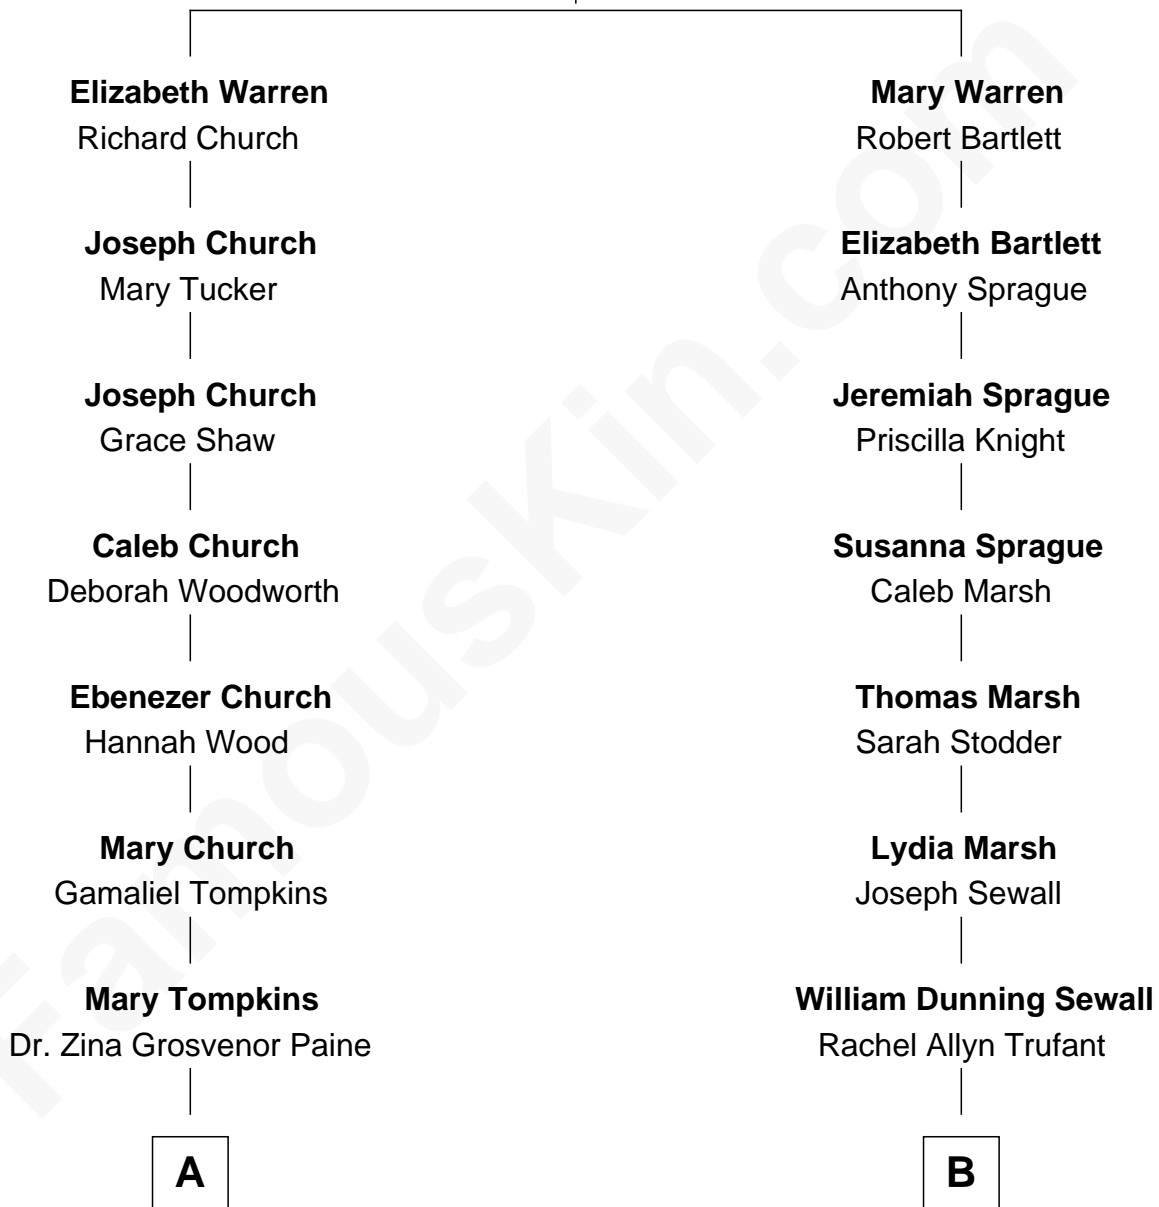

FamousKin.com Relationship Chart of

Charles M. Dale

66th Governor of New Hampshire

9th cousin of

Sumner Sewall

58th Governor of Maine

Richard Warren
Elizabeth Walker

A

Nathaniel Tompkins Paine

Martha Mariah Milby

Maud Paine

Fred Vernon Dale

Charles M. Dale

66th Governor of New Hampshire

B

Arthur Sewall

Emma Duncan Crooker

William Dunning Sewall

Mary Locke Sumner

Sumner Sewall

58th Governor of Maine

FamousKin.com