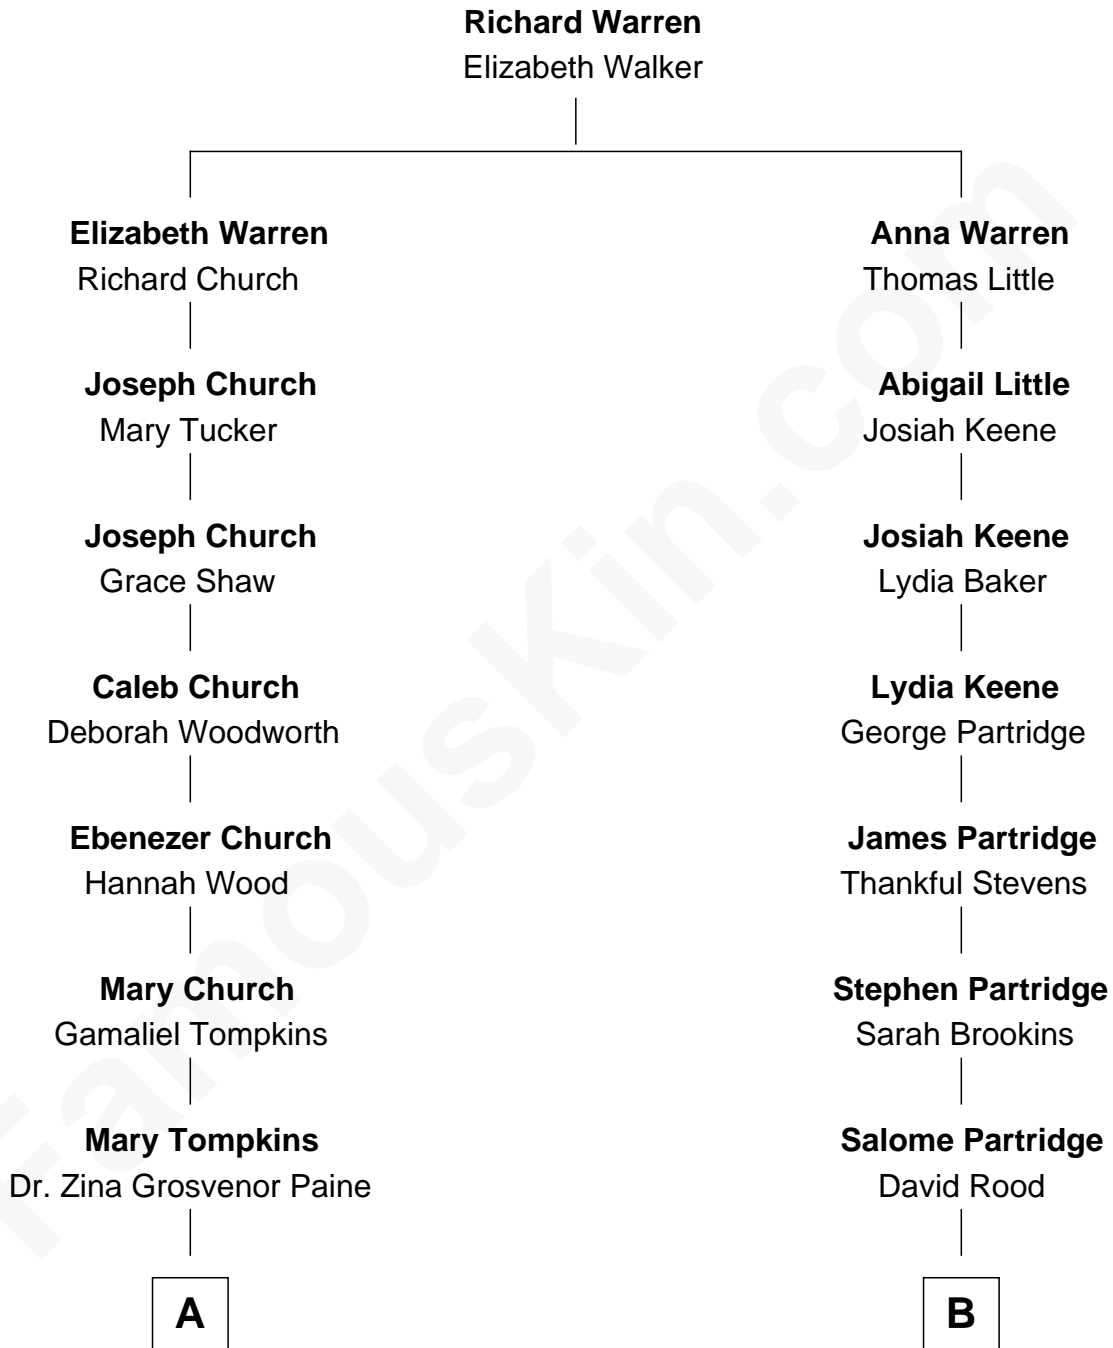

FamousKin.com Relationship Chart of

Charles M. Dale

66th Governor of New Hampshire

9th cousin 3 times removed of

Jonathan Bush

Co-founder and CEO of athenahealth

A

Nathaniel Tompkins Paine

Martha Mariah Milby

Maud Paine

Fred Vernon Dale

Charles M. Dale

66th Governor of New Hampshire

B

Roxanna Rood

William Nelson Deland