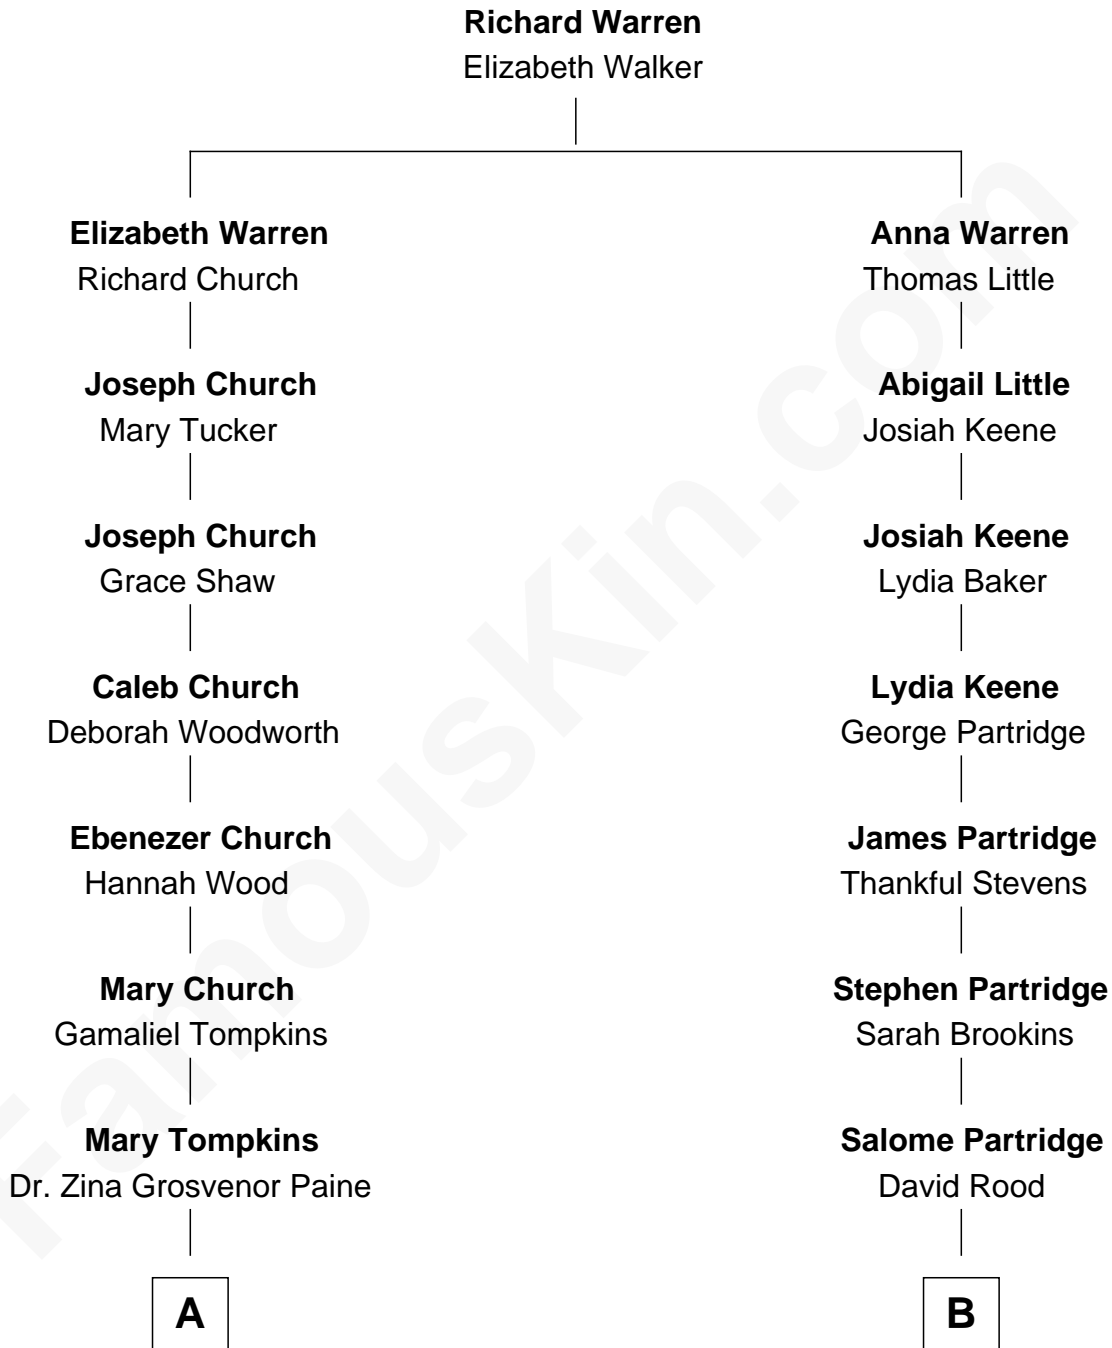

FamousKin.com Relationship Chart of

Charles M. Dale

66th Governor of New Hampshire

9th cousin 3 times removed of

Billy Bush

TV Personality and Host

A

Nathaniel Tompkins Paine

Martha Mariah Milby

Maud Paine

Fred Vernon Dale

Charles M. Dale

66th Governor of New Hampshire

B

Roxanna Rood

William Nelson Deland