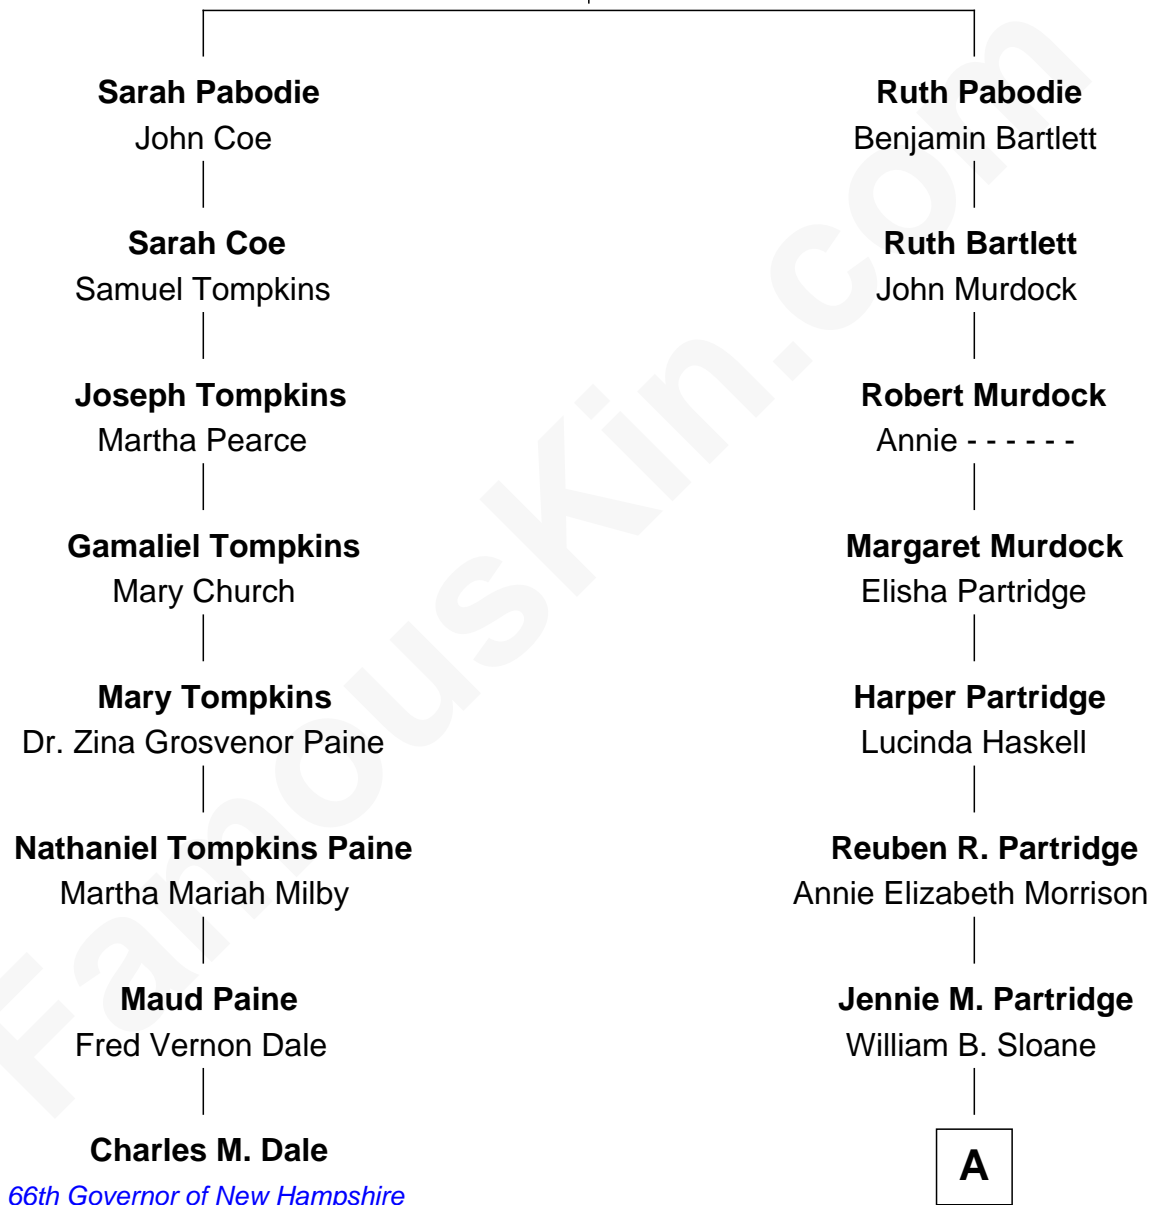

FamousKin.com Relationship Chart of

Charles M. Dale

66th Governor of New Hampshire

7th cousin 2 times removed of

Diane Brewster

TV and Movie Actress

William Pabodie

Elizabeth Alden

A

Grace Anna Sloane

Reginald Raymond Brewster

Phillip Sloane Brewster

Geraldine Craddock

Diane Brewster

TV and Movie Actress

FamousKin.com