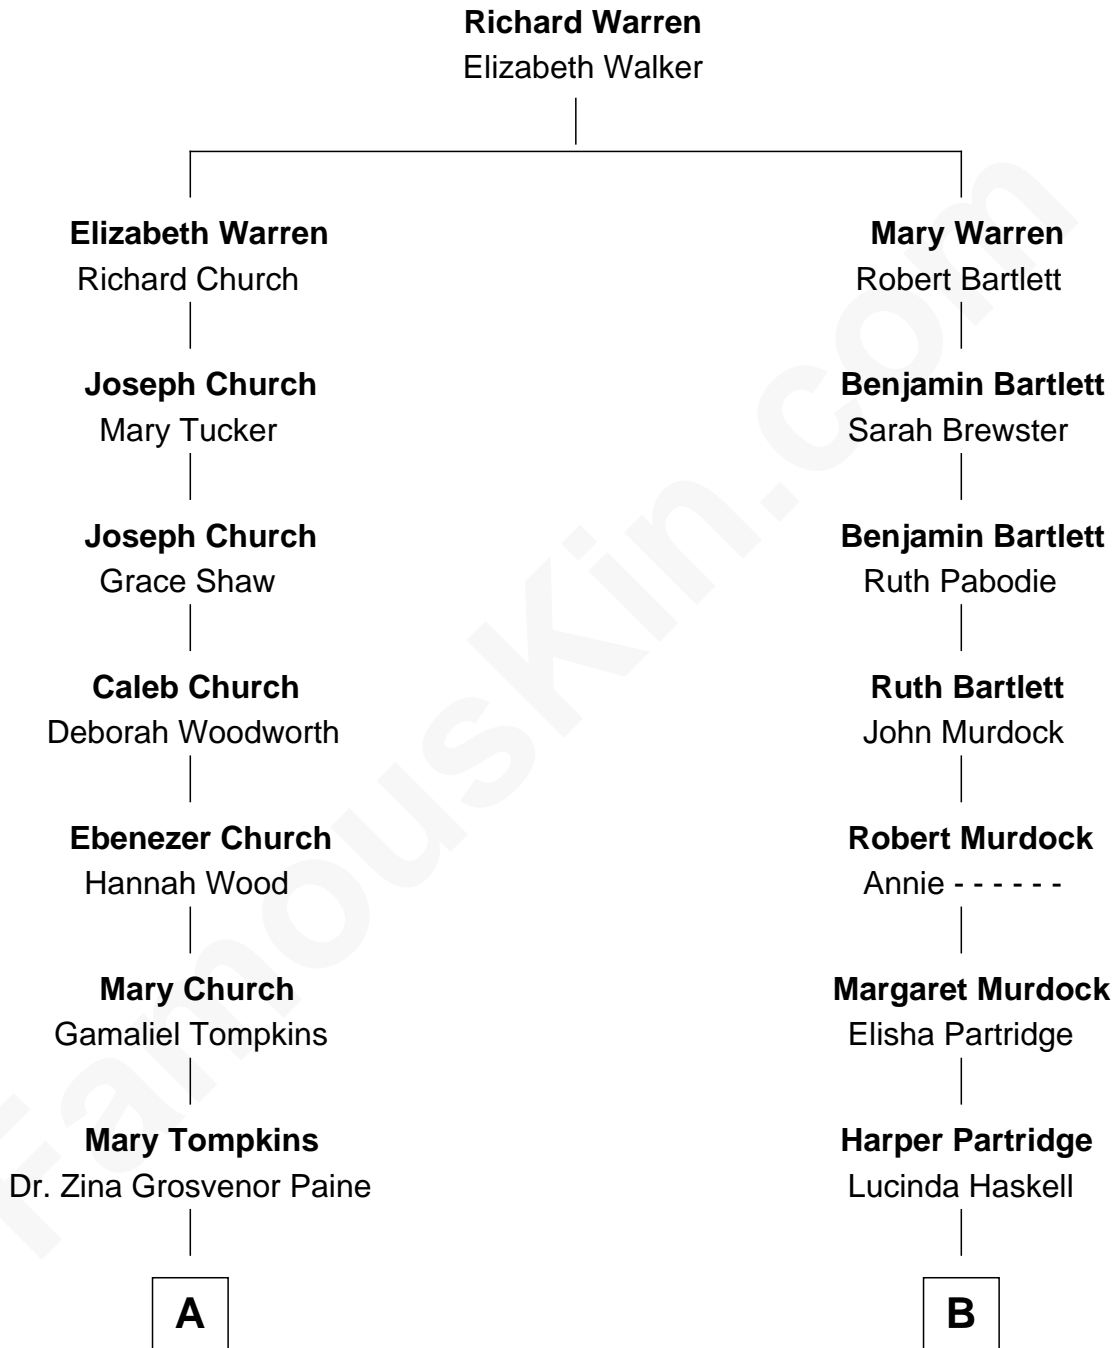

FamousKin.com Relationship Chart of

Charles M. Dale

66th Governor of New Hampshire

9th cousin 2 times removed of

Diane Brewster

TV and Movie Actress

A

Nathaniel Tompkins Paine

Martha Mariah Milby

Maud Paine

Fred Vernon Dale

Charles M. Dale

66th Governor of New Hampshire

B

Reuben R. Partridge

Annie Elizabeth Morrison