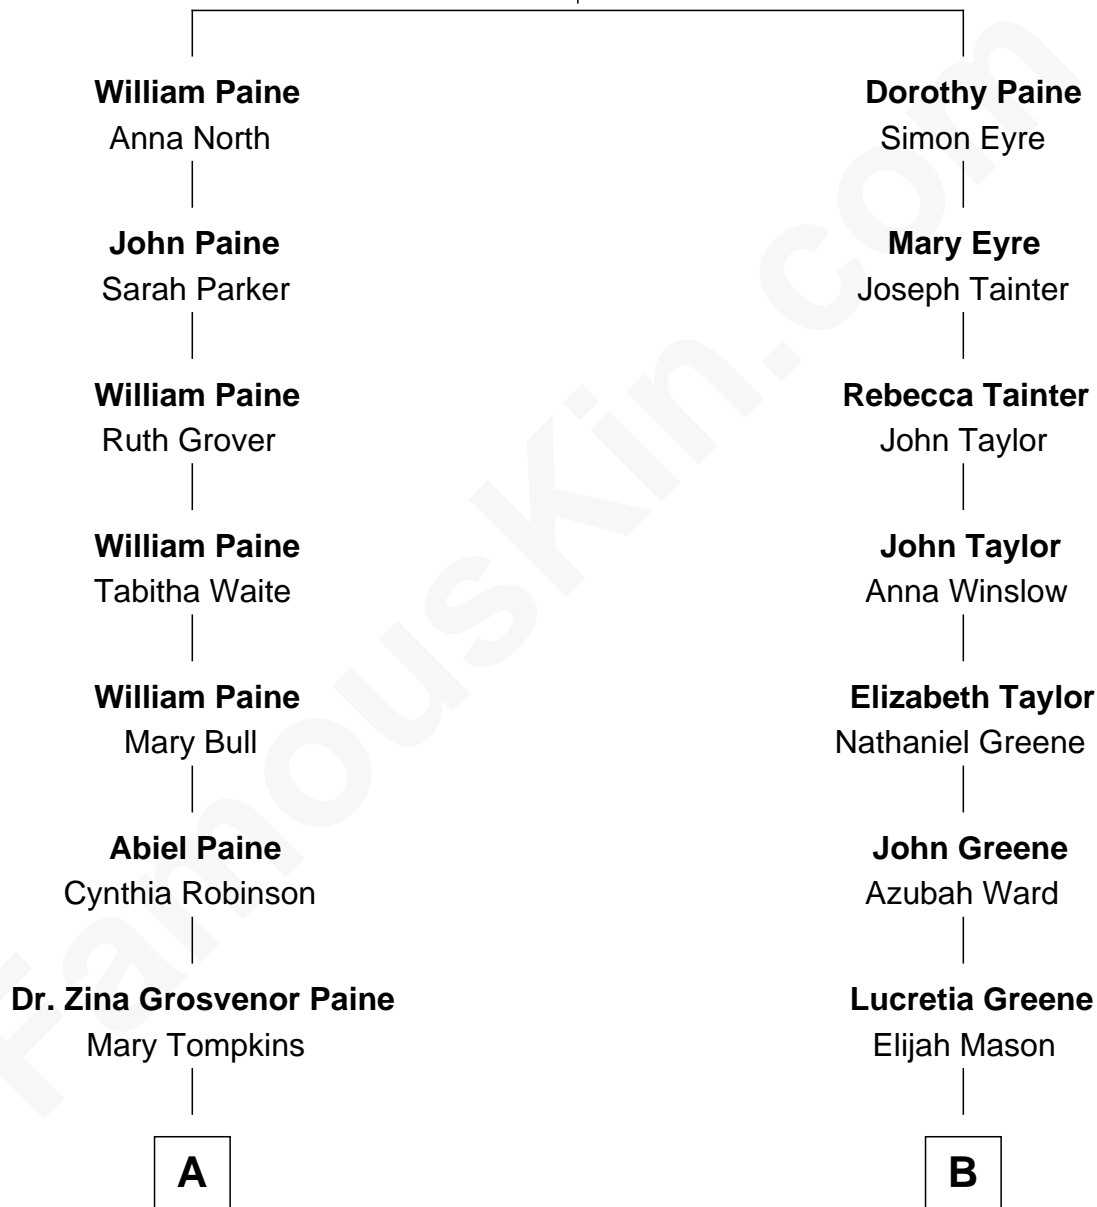

## Relationship Chart of

### Charles M. Dale

66th Governor of New Hampshire

8th cousin 1 time removed of

### Lucretia (Rudolph) Garfield

First Lady of President James Garfield

**William Paine**  
Agnes Neves

**A**

**Nathaniel Tompkins Paine**

Martha Mariah Milby

**Maud Paine**

Fred Vernon Dale

**Charles M. Dale**

*66th Governor of New Hampshire*

**B**

**Arabella Greene Mason**

Zebulon Rudolph

**Lucretia (Rudolph) Garfield**

*First Lady of James Garfield*

FamousKin.com