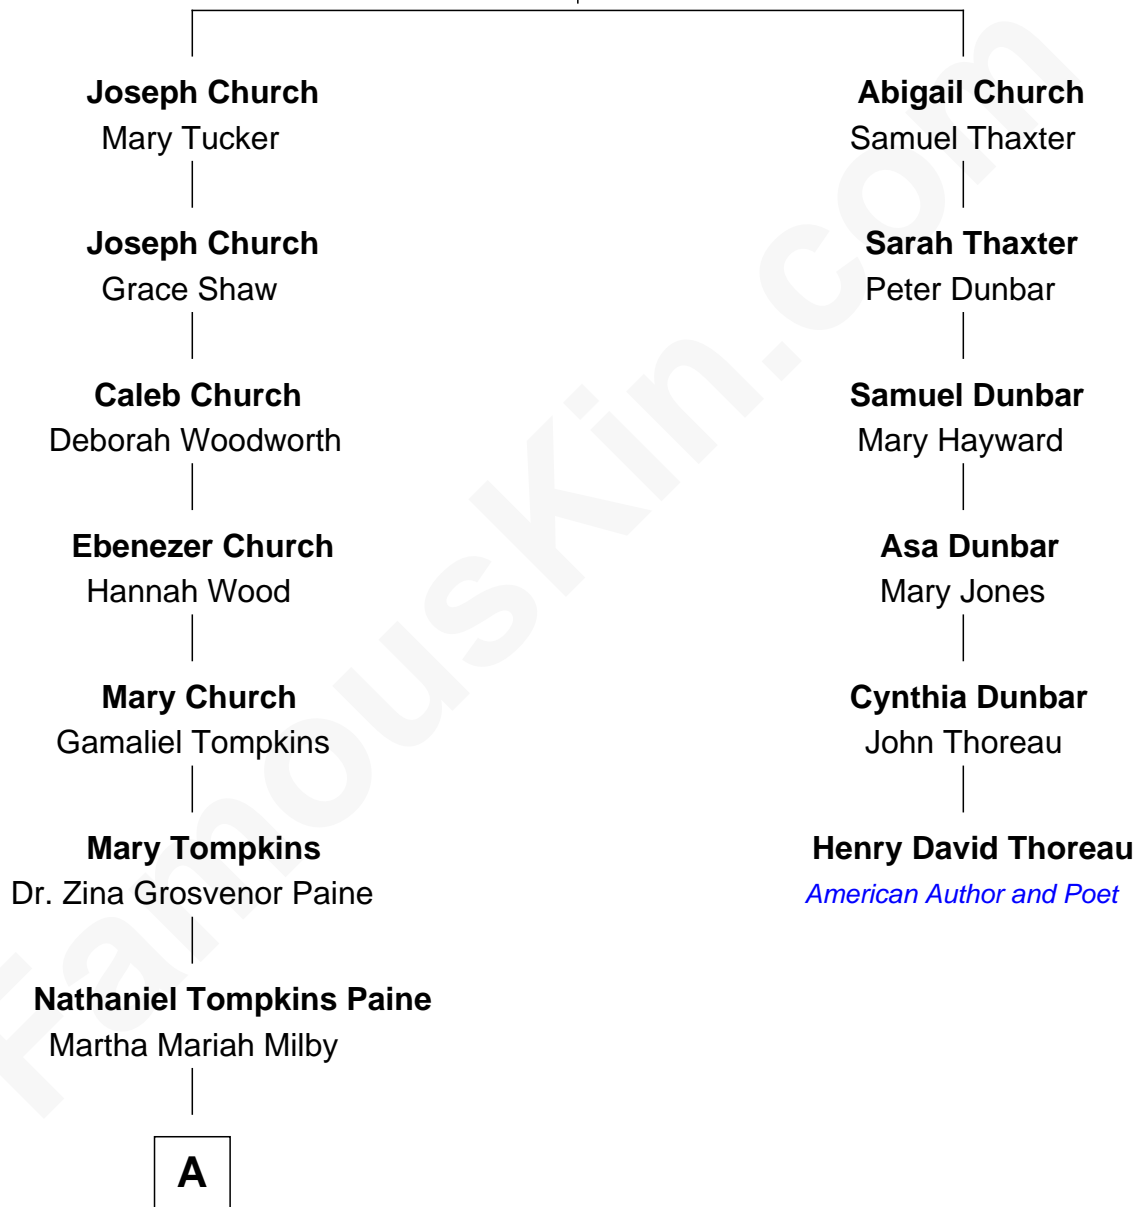

FamousKin.com Relationship Chart of

Charles M. Dale

66th Governor of New Hampshire

5th cousin 3 times removed of

Henry David Thoreau

American Author and Poet

Richard Church
Elizabeth Warren

A

—
Maud Paine
Fred Vernon Dale

—
Charles M. Dale
66th Governor of New Hampshire

FamousKin.com