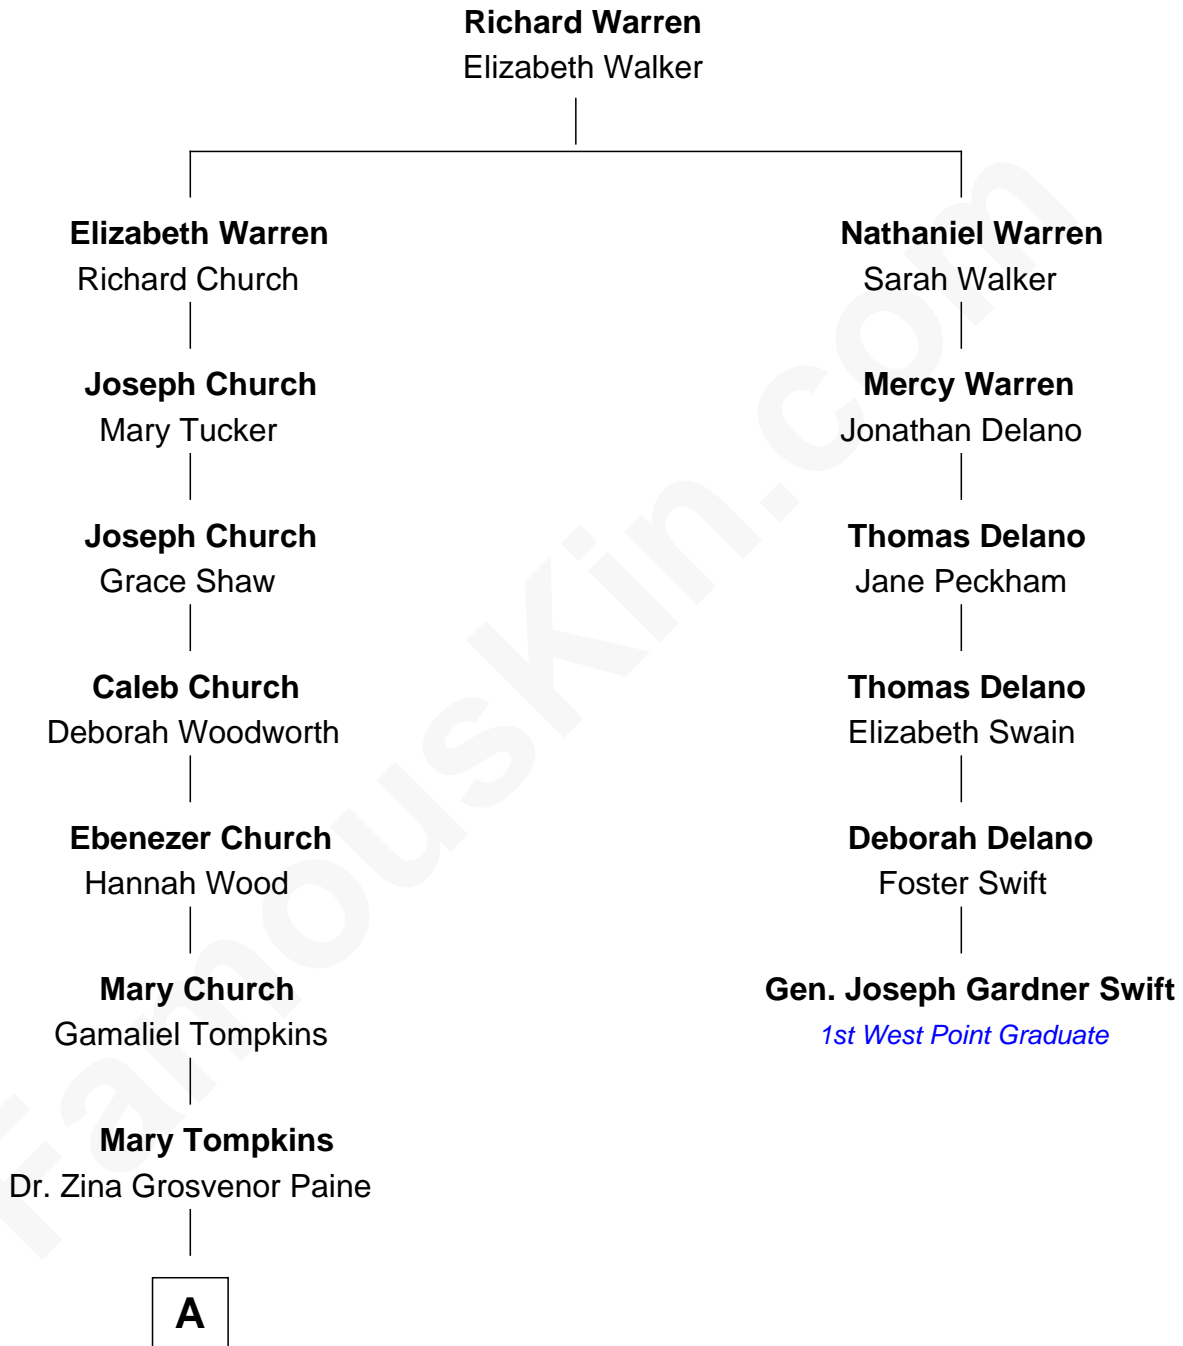

# FamousKin.com Relationship Chart of

**Charles M. Dale**

*66th Governor of New Hampshire*

**5th cousin 4 times removed of**

**Gen. Joseph Gardner Swift**

*First Graduate of West Point Military Academy*

**A**

—  
**Nathaniel Tompkins Paine**

Martha Mariah Milby

—  
**Maud Paine**

Fred Vernon Dale

—  
**Charles M. Dale**

*66th Governor of New Hampshire*

FamousKin.com