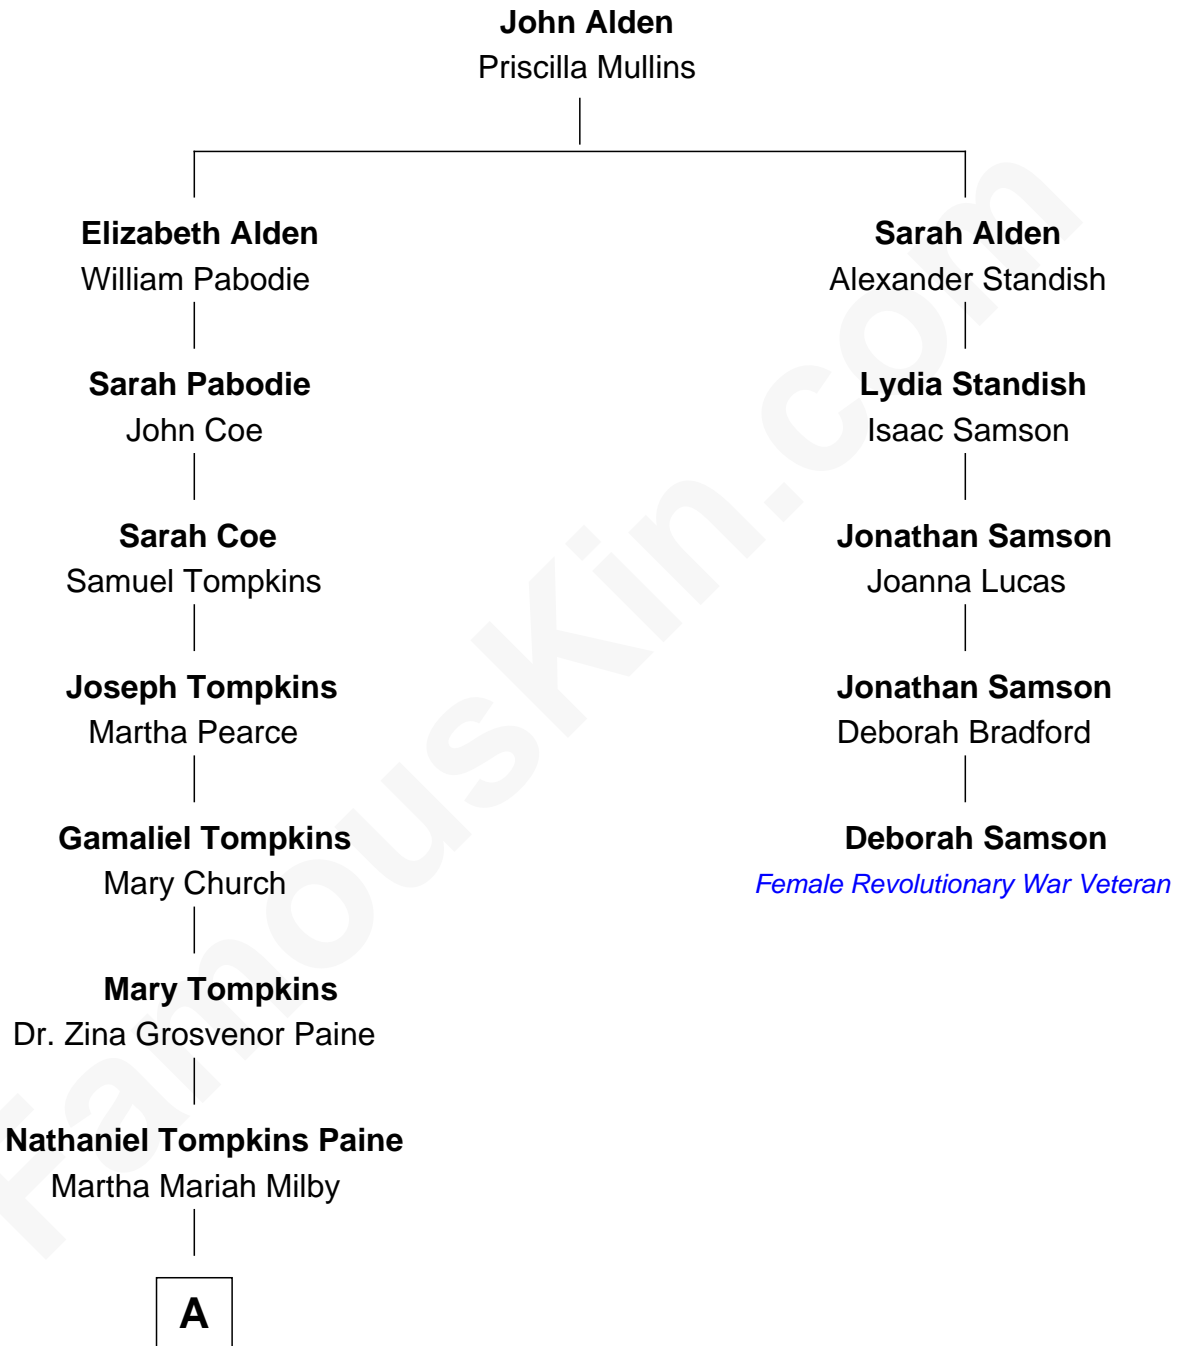

FamousKin.com Relationship Chart of

Charles M. Dale

66th Governor of New Hampshire

4th cousin 4 times removed of

Deborah Samson

Female Revolutionary War Veteran

A

—
Maud Paine
Fred Vernon Dale

—
Charles M. Dale
66th Governor of New Hampshire

FamousKin.com