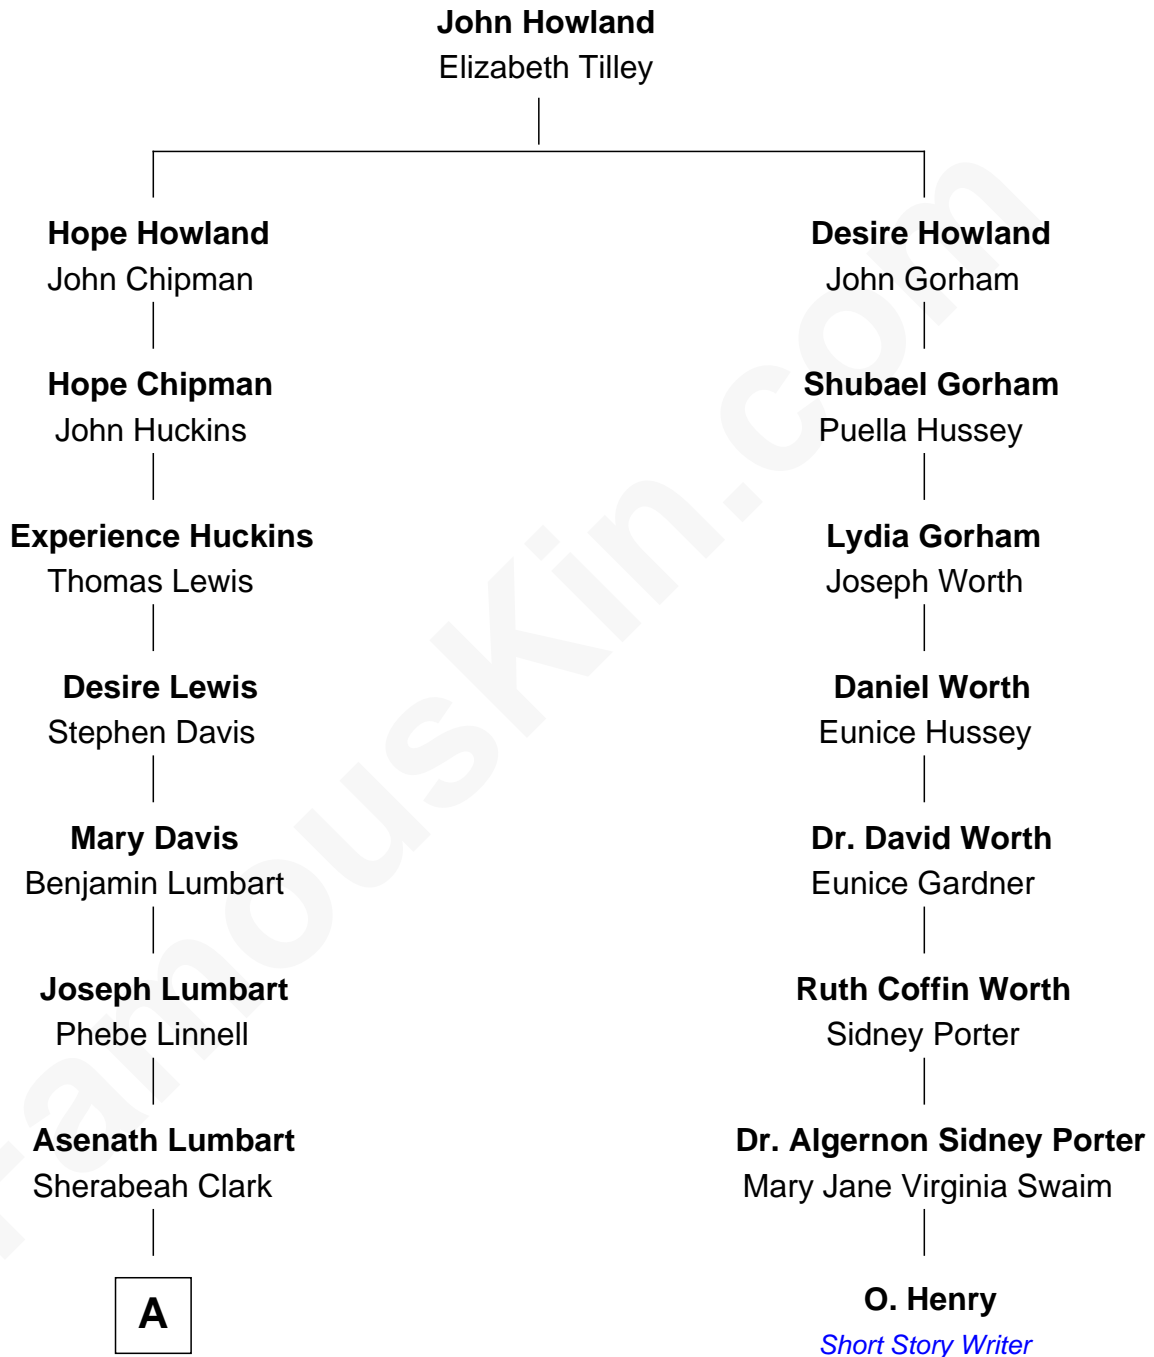

FamousKin.com Relationship Chart of

Chord Overstreet

Musician, TV and Movie Actor

7th cousin 6 times removed of

O. Henry

Short Story Writer

A

—
M. Aurelius Clark

Mahala Blake

—
John Clark

Mary Glidden

—
William H. Clark

Lucretia Ann Gill

—
Florence Clark

Leslie W. Hager

—
Phyllis L. Hager

Col. James Ball Miller

—
Julie L. Miller

Paul Lester Overstreet

—
Chord Overstreet

Musician, TV and Movie Actor