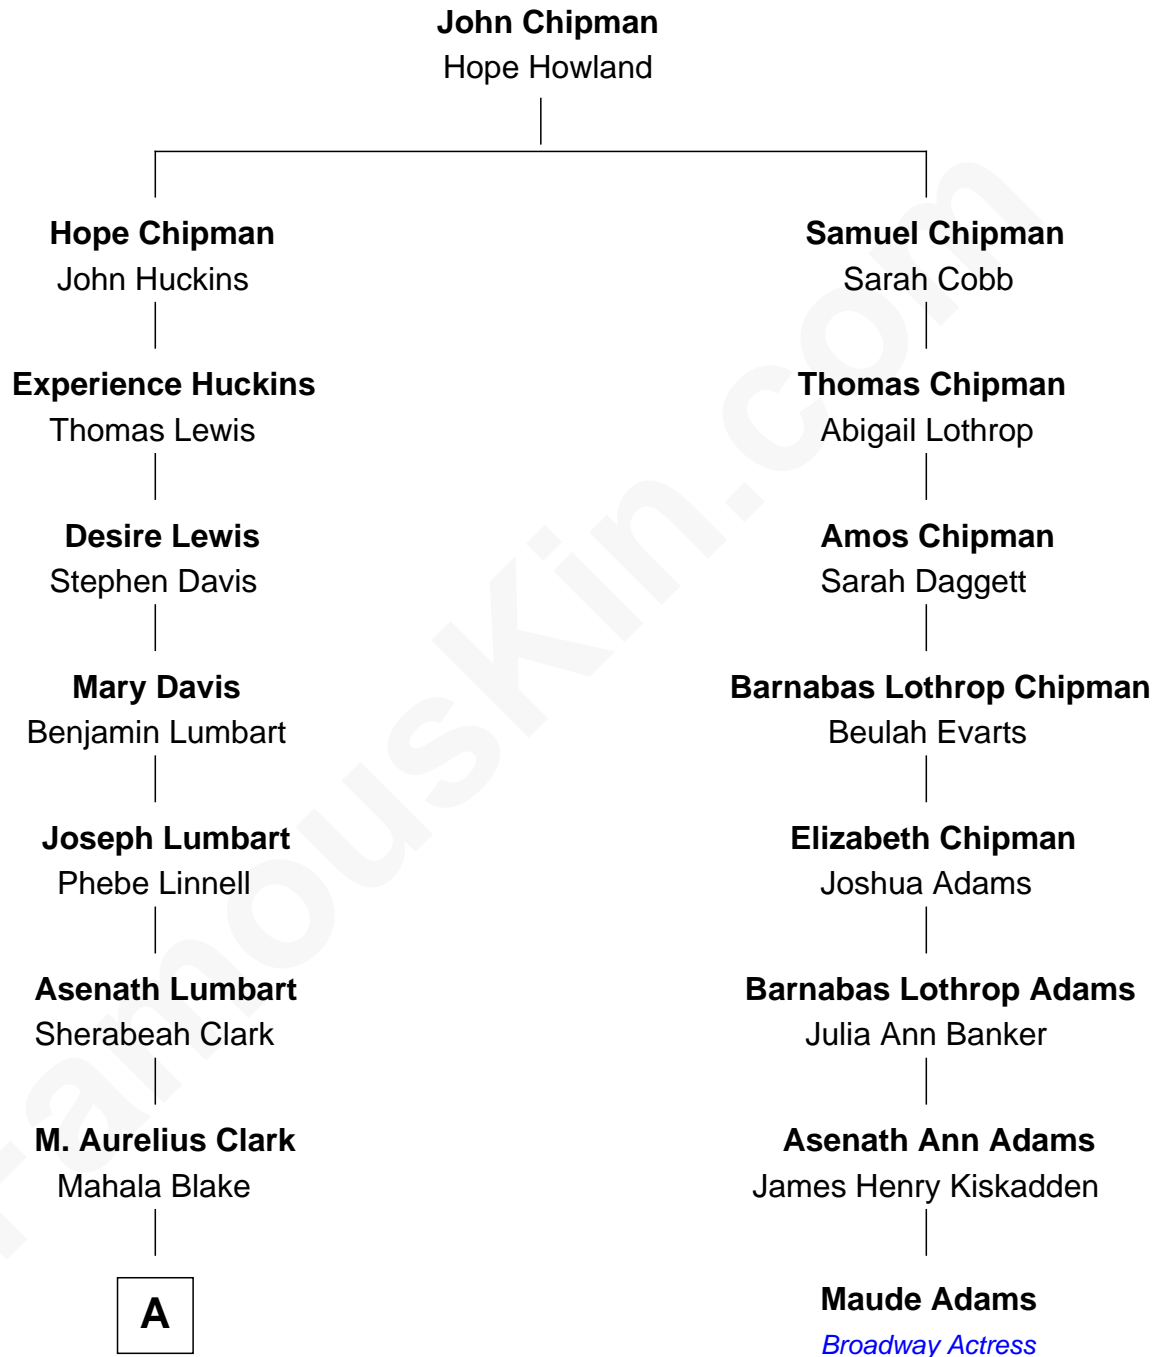

FamousKin.com Relationship Chart of

Chord Overstreet

Musician, TV and Movie Actor

7th cousin 5 times removed of

Maude Adams

Broadway Actress

A

—
John Clark
Mary Glidden

—
William H. Clark
Lucretia Ann Gill

—
Florence Clark
Leslie W. Hager

—
Phyllis L. Hager
Col. James Ball Miller

—
Julie L. Miller
Paul Lester Overstreet

—
Chord Overstreet
Musician, TV and Movie Actor