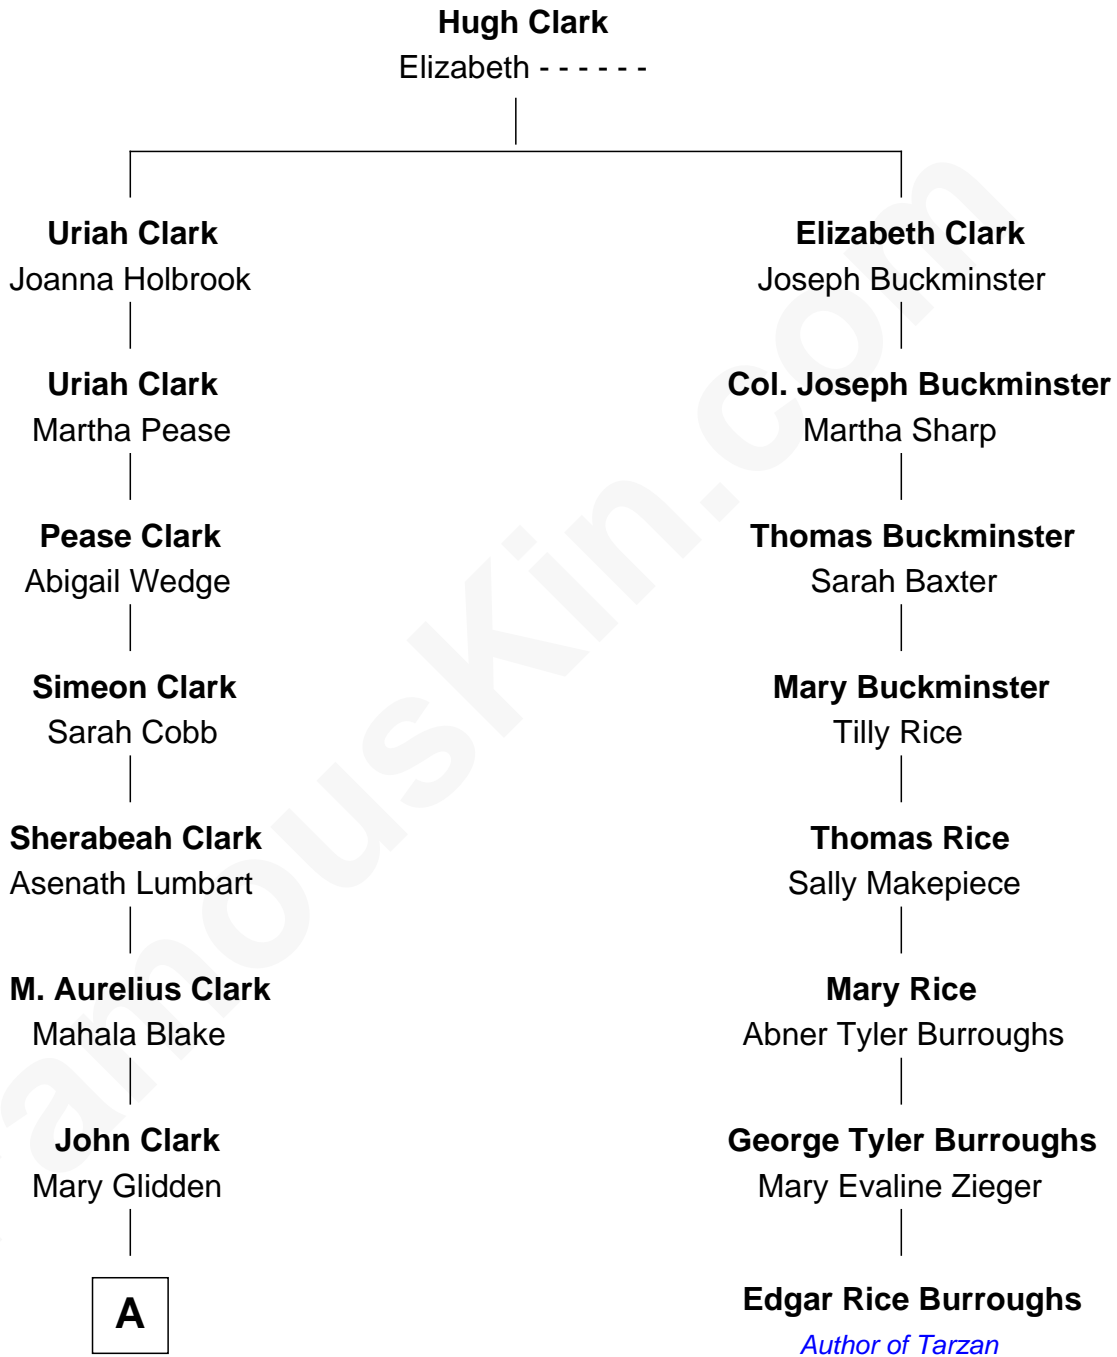

FamousKin.com Relationship Chart of

Chord Overstreet

Musician, TV and Movie Actor

7th cousin 4 times removed of

Edgar Rice Burroughs

Author of Tarzan and John Carter

A

—
William H. Clark

Lucretia Ann Gill

—
Florence Clark

Leslie W. Hager

—
Phyllis L. Hager

Col. James Ball Miller

—
Julie L. Miller

Paul Lester Overstreet

—
Chord Overstreet