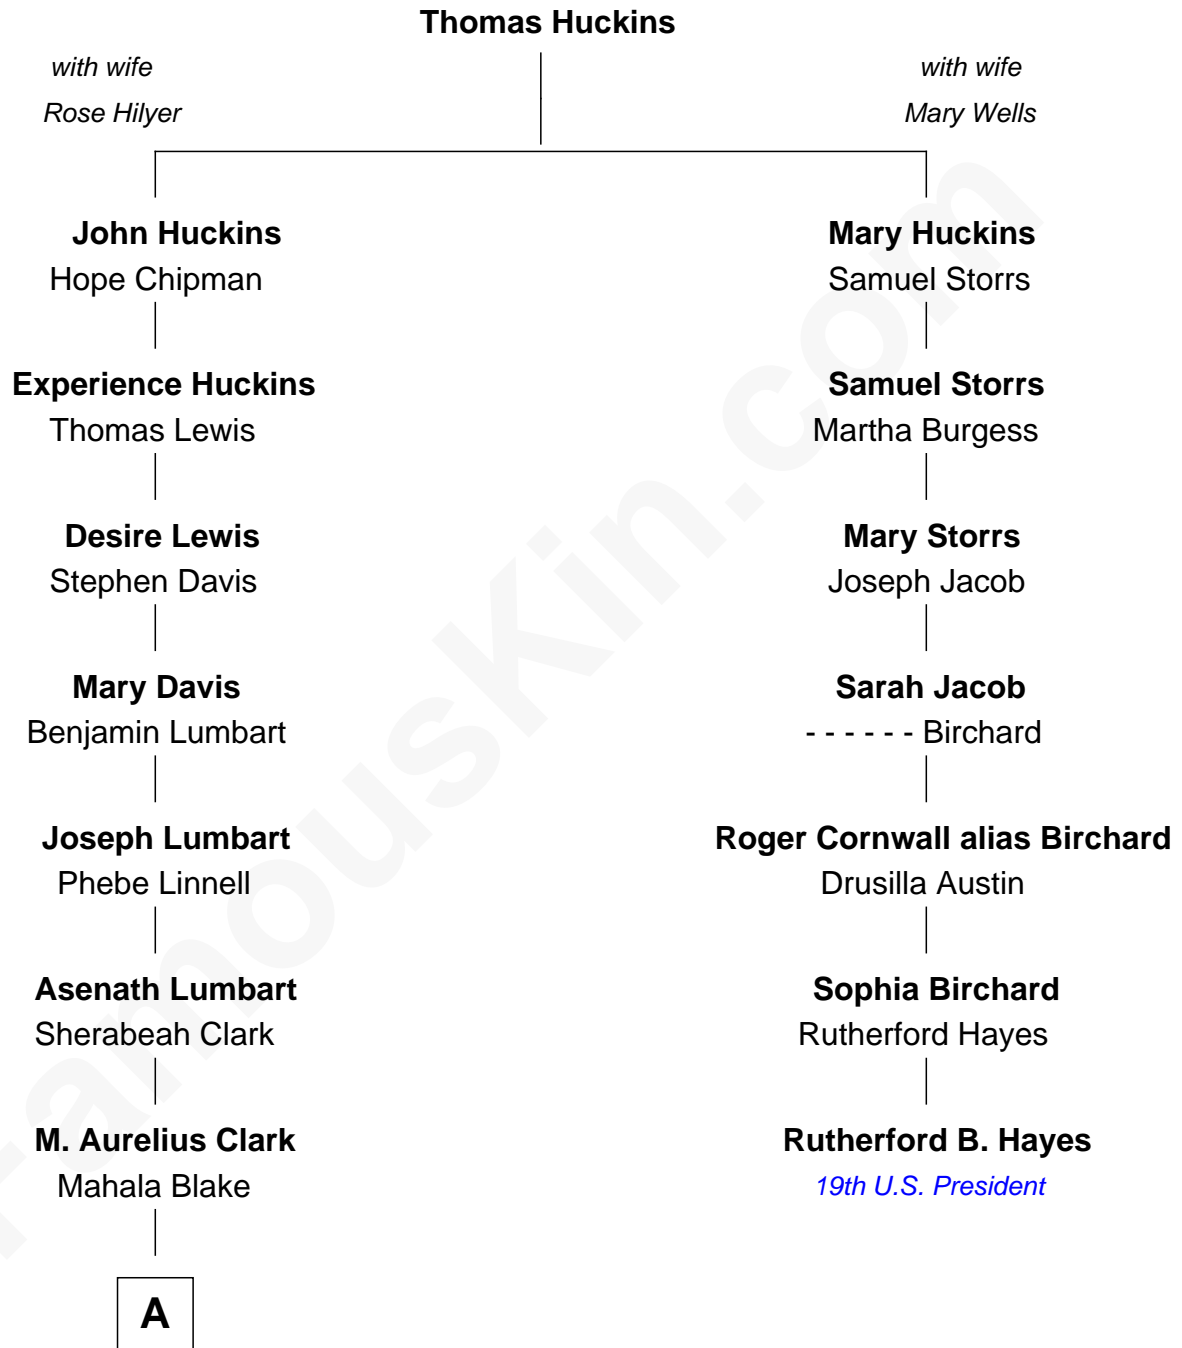

# FamousKin.com Relationship Chart of

**Chord Overstreet**  
*Musician, TV and Movie Actor*

6th cousin 6 times removed of

**Rutherford B. Hayes**  
*19th U.S. President*

**A**

—  
**John Clark**  
Mary Glidden

—  
**William H. Clark**  
Lucretia Ann Gill

—  
**Florence Clark**  
Leslie W. Hager

—  
**Phyllis L. Hager**  
Col. James Ball Miller

—  
**Julie L. Miller**  
Paul Lester Overstreet

—  
**Chord Overstreet**  
*Musician, TV and Movie Actor*