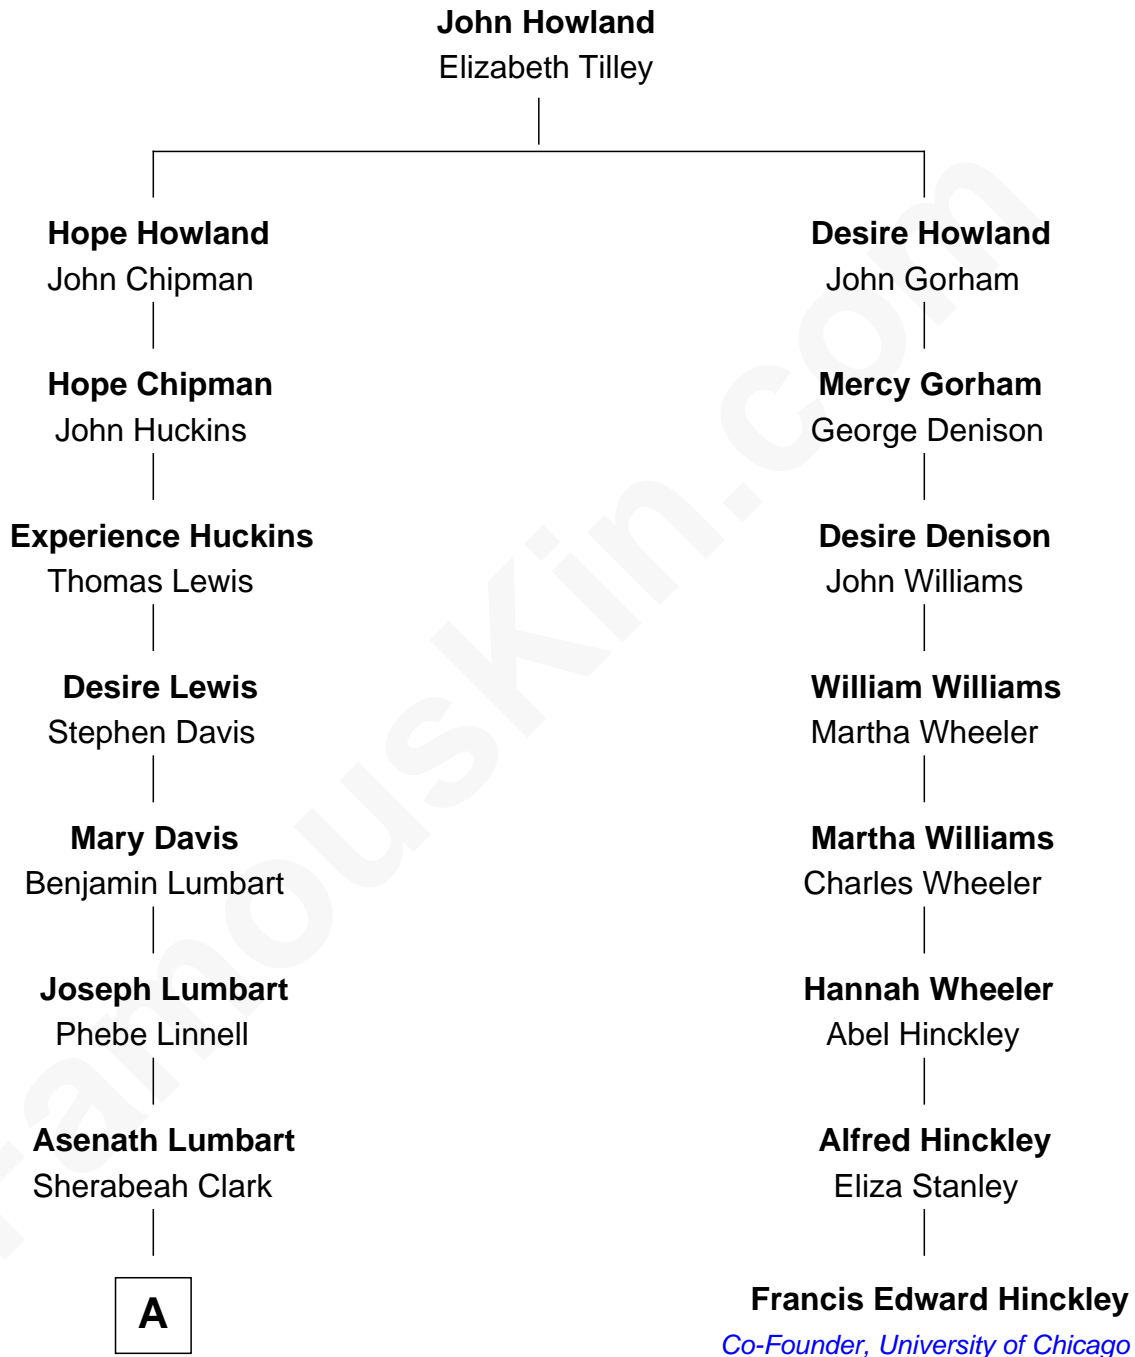

FamousKin.com

Relationship Chart of

Chord Overstreet

Musician, TV and Movie Actor

7th cousin 6 times removed of

Francis Edward Hinckley

Co-Founder, University of Chicago

University of Chicago

A

—
M. Aurelius Clark

Mahala Blake

—
John Clark

Mary Glidden

—
William H. Clark

Lucretia Ann Gill

—
Florence Clark