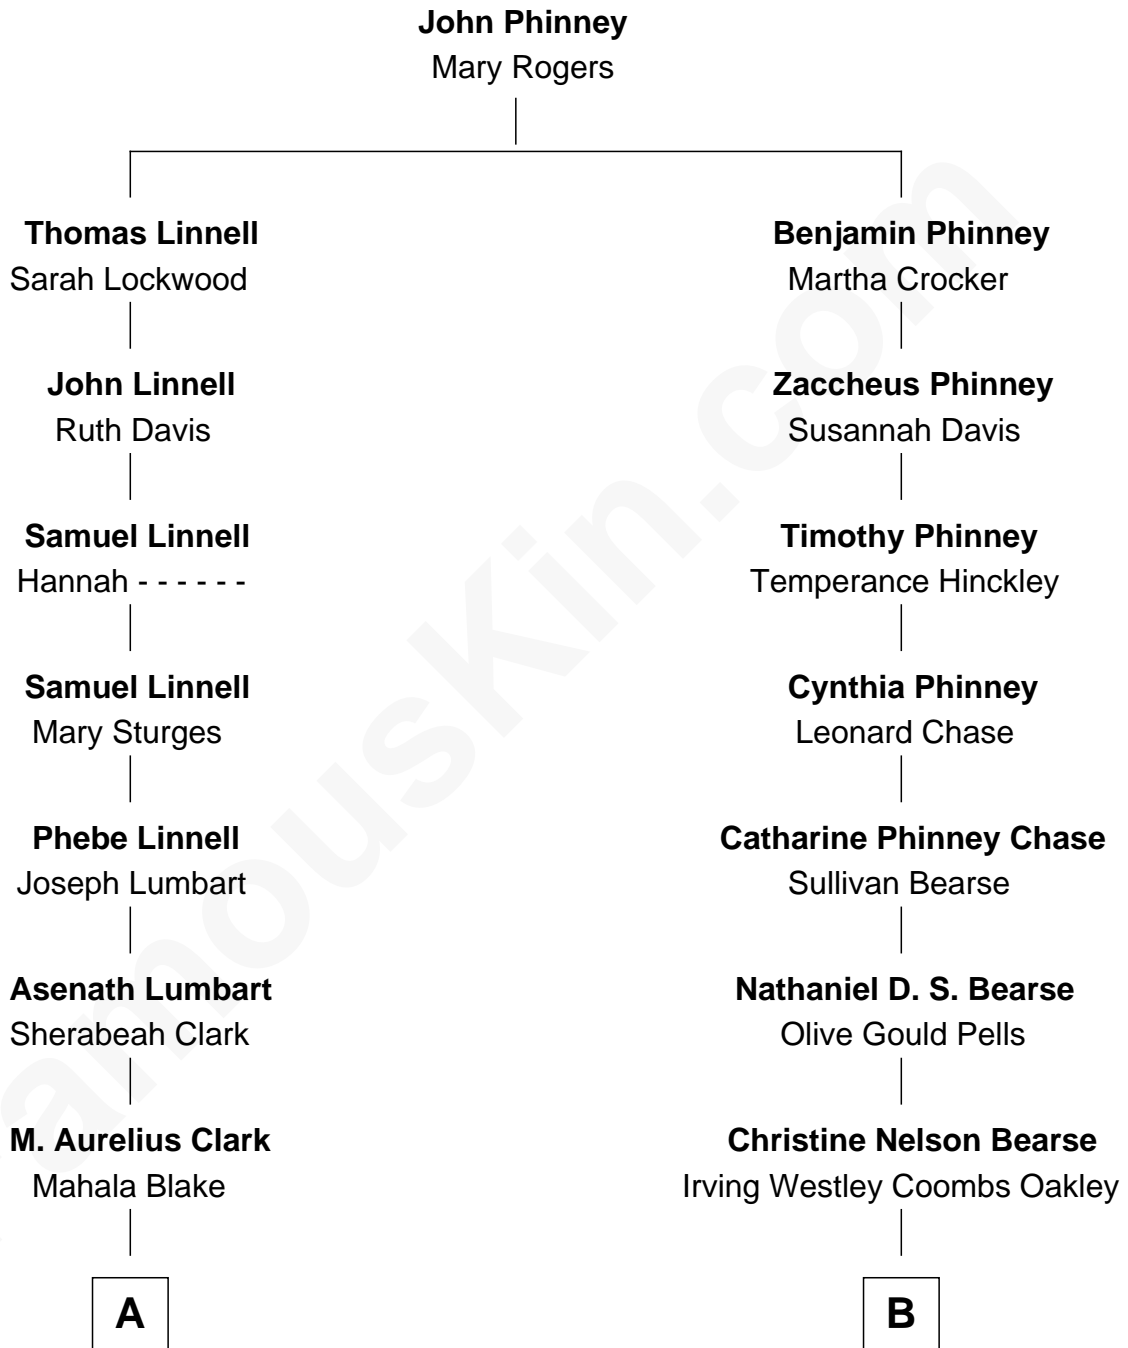

FamousKin.com

Relationship Chart of

Chord Overstreet

Musician, TV and Movie Actor

9th cousin 3 times removed of

Sonny Dove

NYC Basketball Hall of Fame

A

John Clark
Mary Glidden

William H. Clark
Lucretia Ann Gill

Florence Clark
Leslie W. Hager

Phyllis L. Hager
Col. James Ball Miller

Julie L. Miller
Paul Lester Overstreet

Chord Overstreet
Musician, TV and Movie Actor