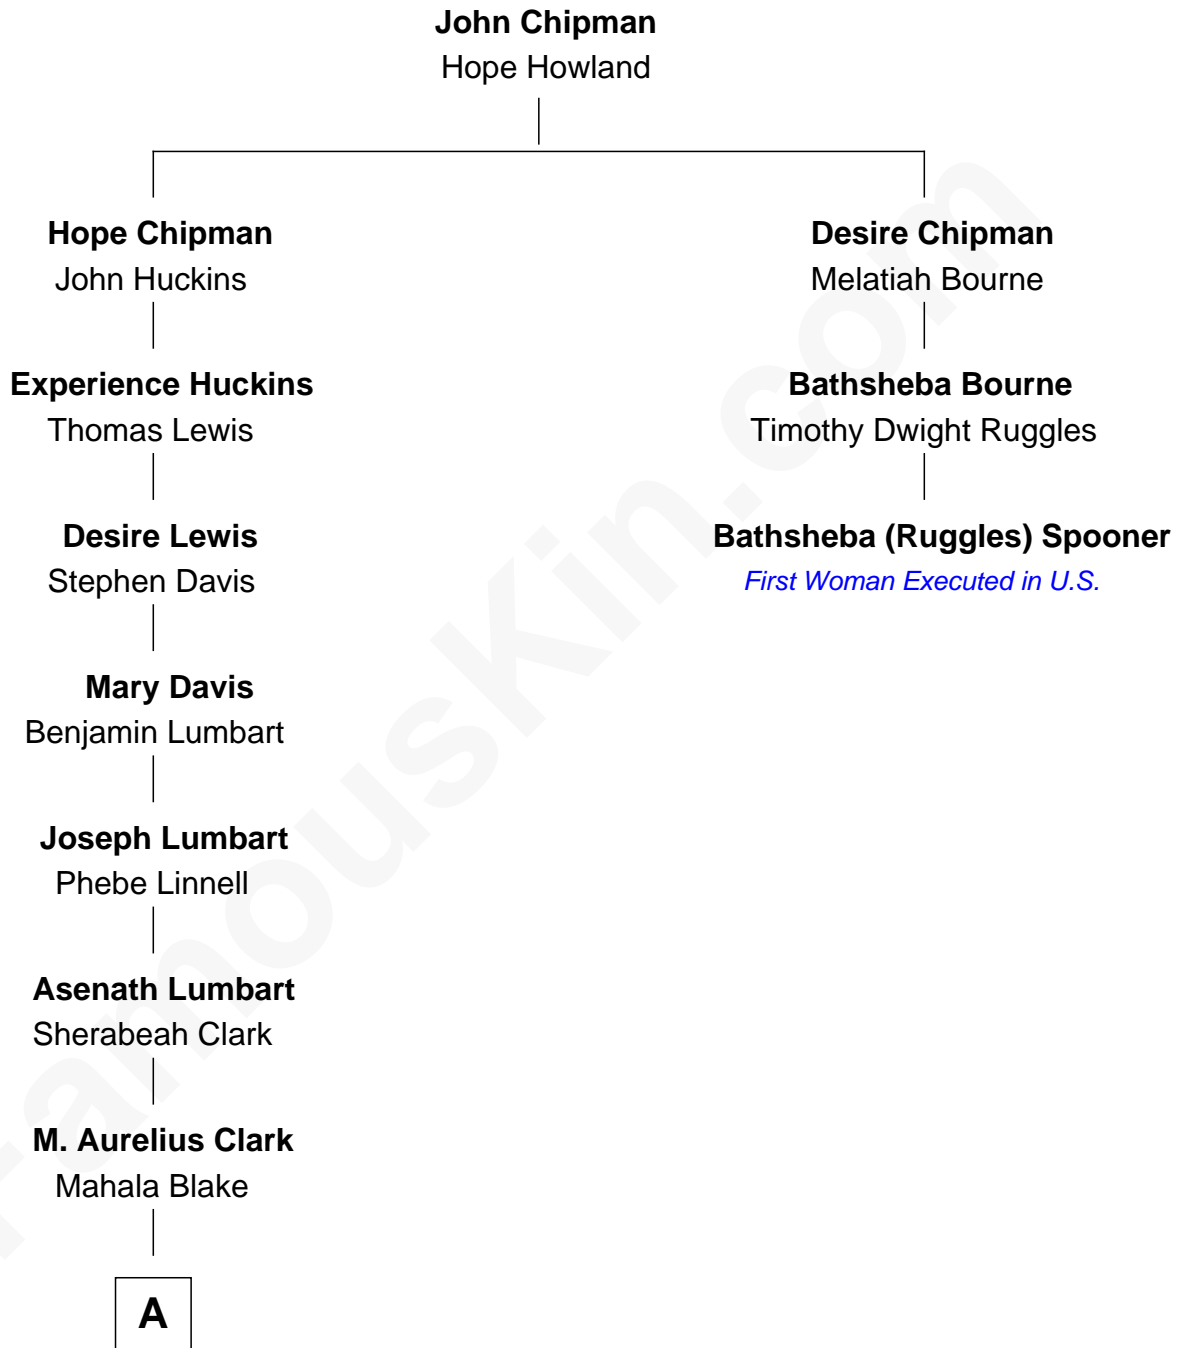

FamousKin.com

Relationship Chart of

Chord Overstreet

Musician, TV and Movie Actor

2nd cousin 10 times removed of

Bathsheba (Ruggles) Spooner

First woman executed for murder in U.S. by non-British government

A

—
John Clark
Mary Glidden

—
William H. Clark
Lucretia Ann Gill

—
Florence Clark
Leslie W. Hager

—
Phyllis L. Hager
Col. James Ball Miller

—
Julie L. Miller
Paul Lester Overstreet

—
Chord Overstreet
Musician, TV and Movie Actor