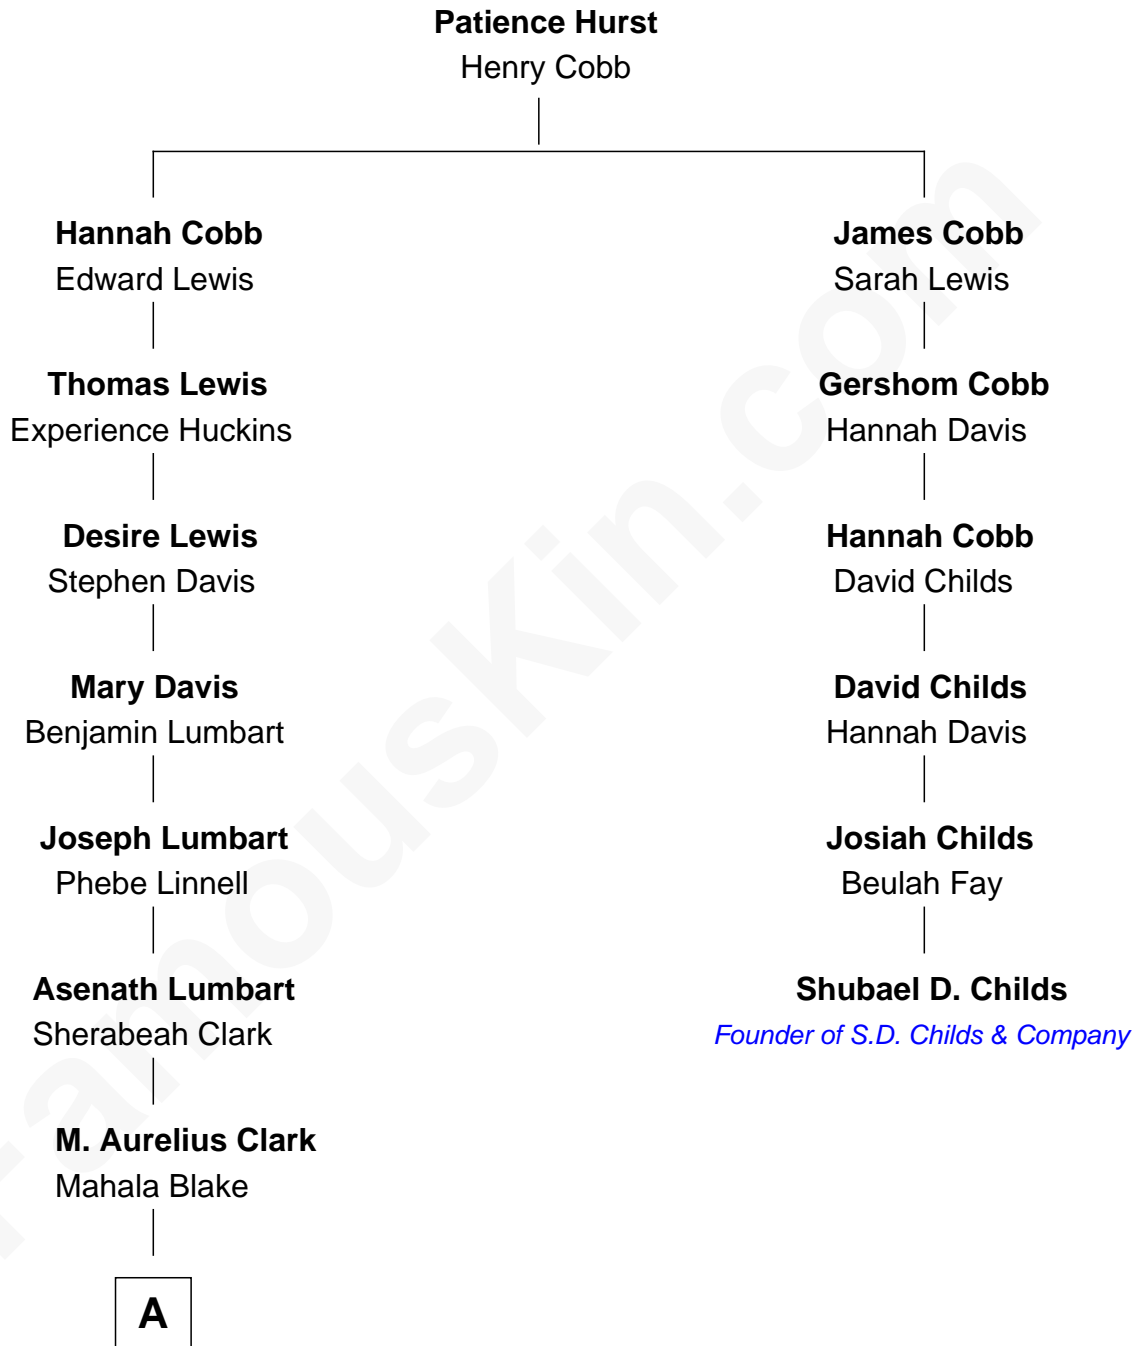

FamousKin.com Relationship Chart of

Chord Overstreet

Musician, TV and Movie Actor

5th cousin 7 times removed of

Shubael D. Childs

Founder of S.D. Childs & Company

A

—
John Clark
Mary Glidden

—
William H. Clark
Lucretia Ann Gill

—
Florence Clark
Leslie W. Hager

—
Phyllis L. Hager
Col. James Ball Miller

—
Julie L. Miller
Paul Lester Overstreet

—
Chord Overstreet
Musician, TV and Movie Actor