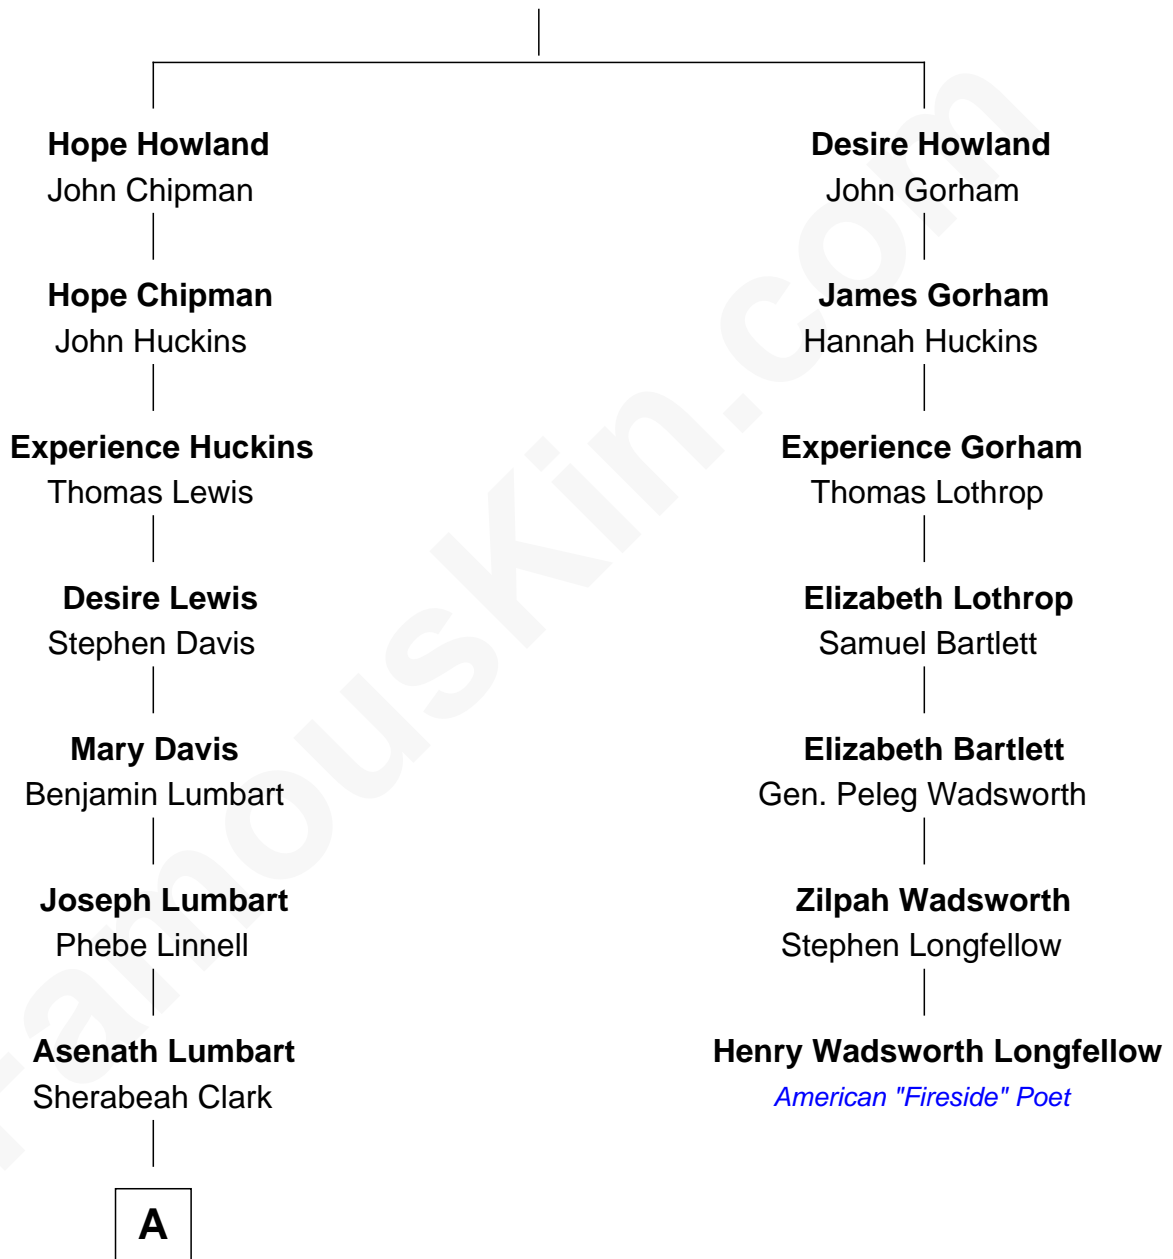

FamousKin.com Relationship Chart of

Chord Overstreet

Musician, TV and Movie Actor

6th cousin 7 times removed of

Henry Wadsworth Longfellow

American "Fireside" Poet

John Howland

Elizabeth Tilley

A

—
M. Aurelius Clark

Mahala Blake

—
John Clark

Mary Glidden

—
William H. Clark

Lucretia Ann Gill

—
Florence Clark