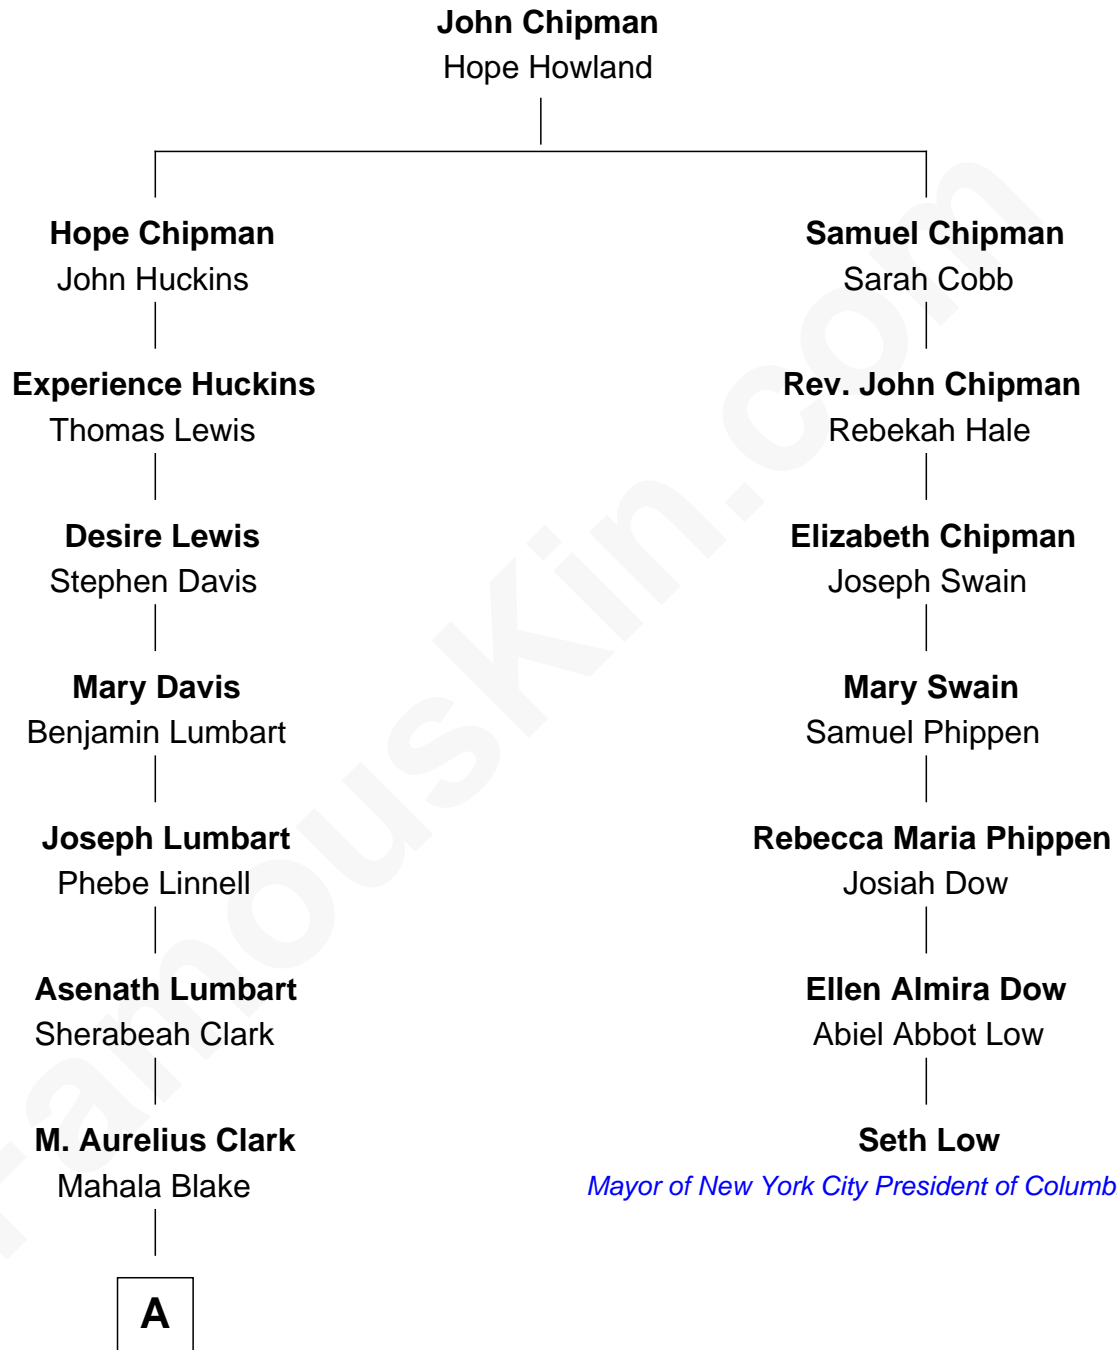

FamousKin.com Relationship Chart of

Chord Overstreet

Musician, TV and Movie Actor

6th cousin 6 times removed of

Seth Low

Mayor of New York City President of Columbia University

Mayor of New York City President of Columbia University

A

—
John Clark
Mary Glidden

—
William H. Clark
Lucretia Ann Gill

—
Florence Clark
Leslie W. Hager

—
Phyllis L. Hager
Col. James Ball Miller

—
Julie L. Miller
Paul Lester Overstreet

—
Chord Overstreet
Musician, TV and Movie Actor