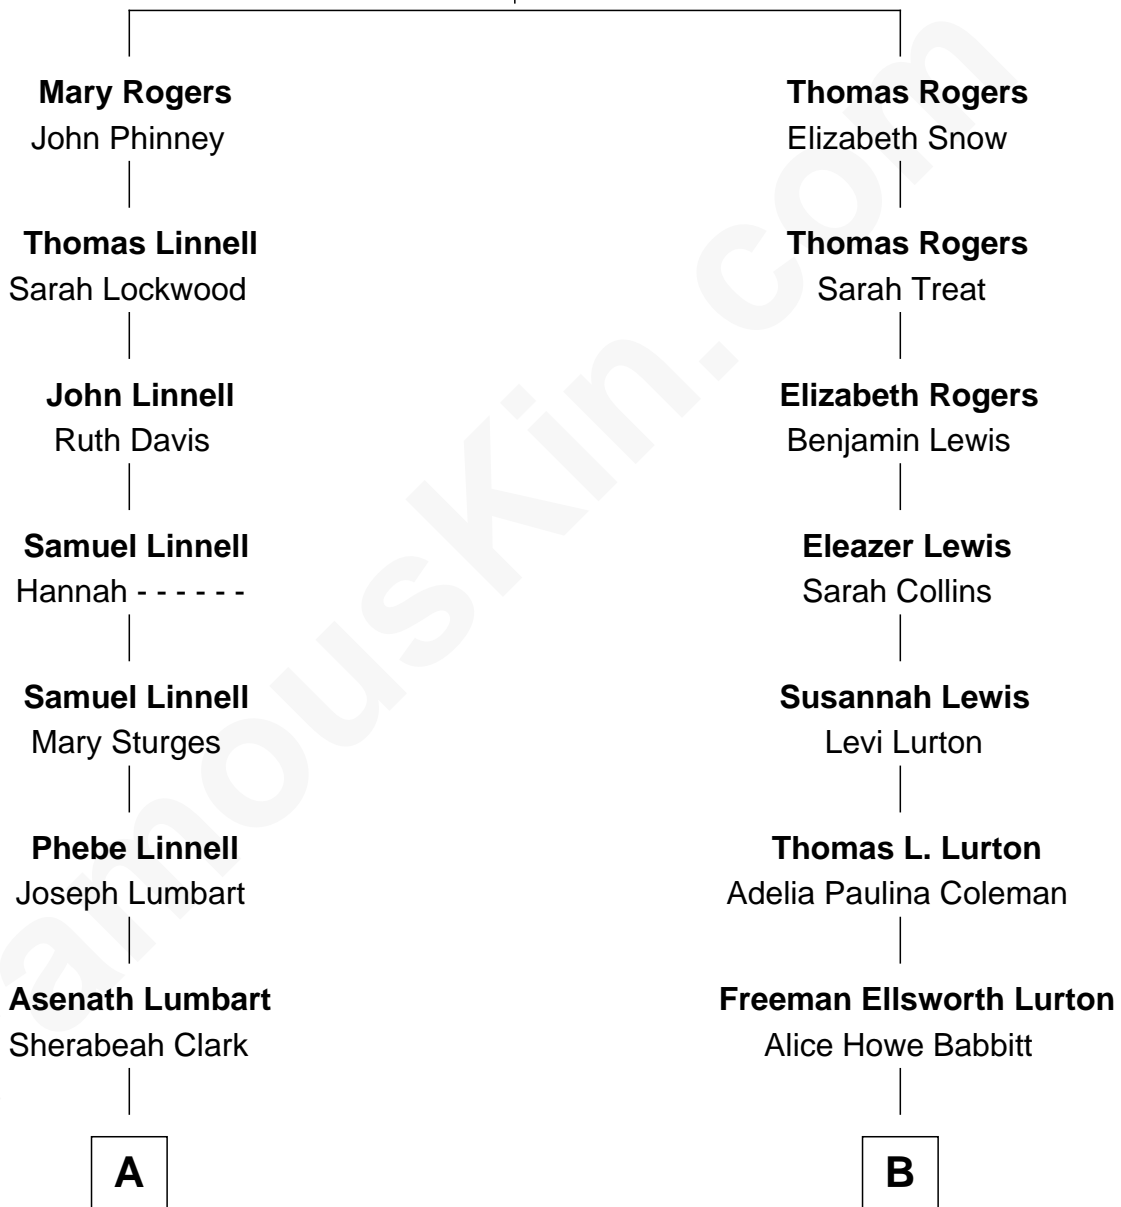

FamousKin.com Relationship Chart of

Chord Overstreet
Musician, TV and Movie Actor

9th cousin 4 times removed of

Brewster Kahle
Founder, Internet Archive

Joseph Rogers
Hannah - - - - -

A

M. Aurelius Clark

Mahala Blake

John Clark

Mary Glidden

William H. Clark

Lucretia Ann Gill

Florence Clark

Leslie W. Hager

Phyllis L. Hager

Col. James Ball Miller