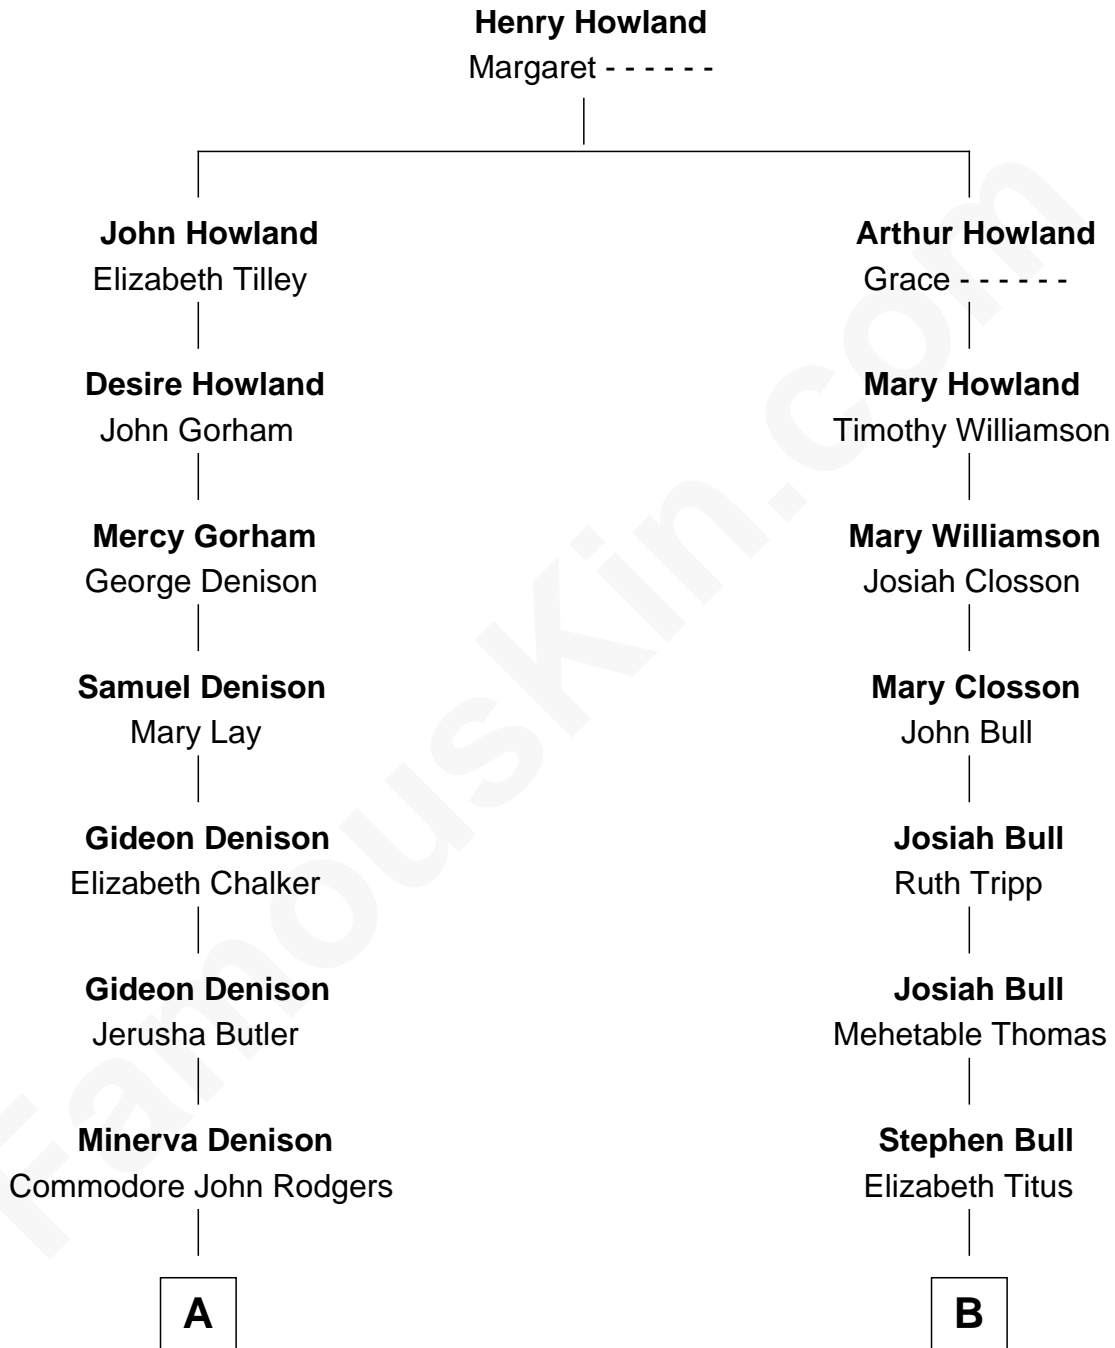

FamousKin.com Relationship Chart of

Parker Stevenson

TV and Movie Actor

12th cousin 1 time removed of

Martha Plimpton

TV, Movie & Stage Actress

A

Louisa Rodgers

Maj. Gen. Montgomery Cunningham Meigs

Mary Montgomery Meigs

Col. Joseph Hancock Taylor

Evelyn Taylor

Eli Kirk Price

Philip Price

Sarah Meade Harrison

Sarah Meade Price